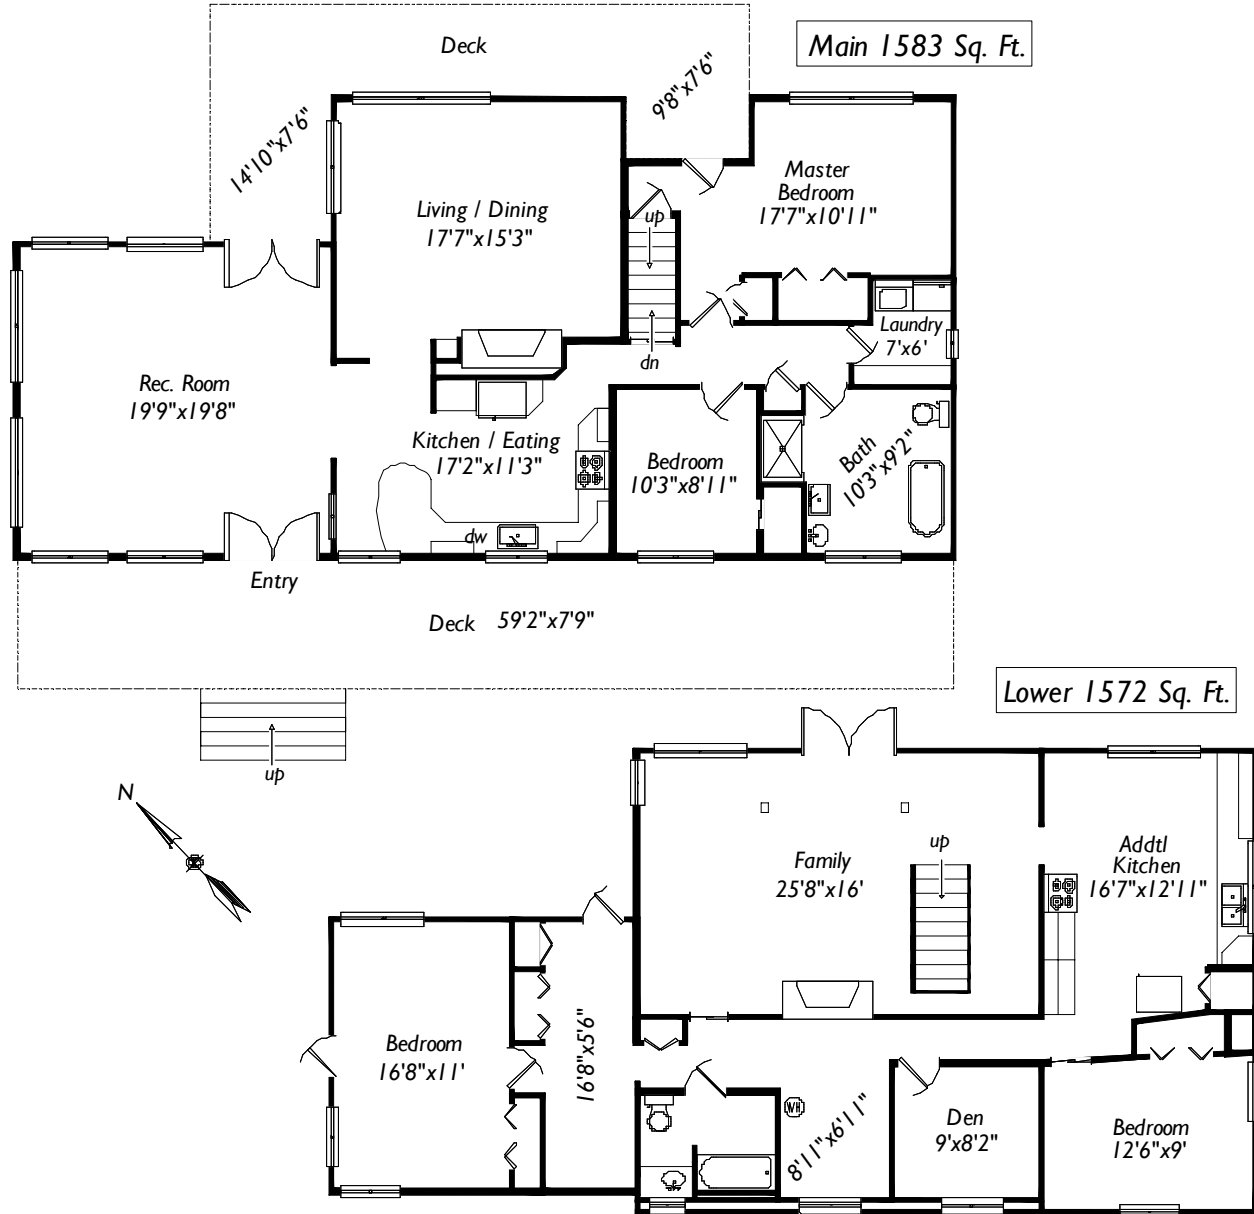

# 834 Sayward Road Saanichton, BC V8R 5Y9

	Finished Sq. ft	Unfinished Sq. ft	Total Sq. ft
Main	1583	0	1583
Lower	1572	0	1572
<b>Total</b>	<b>3155</b>	<b>0</b>	<b>3155</b>
Decks	0	798	798

Prepared for the exclusive use of  
Sharon Stevens-Smith of DFH Real Estate  
File # 2233 Measured Jan. 19, 2012  
by True Measurement 250-744-0911  
Victoria, BC