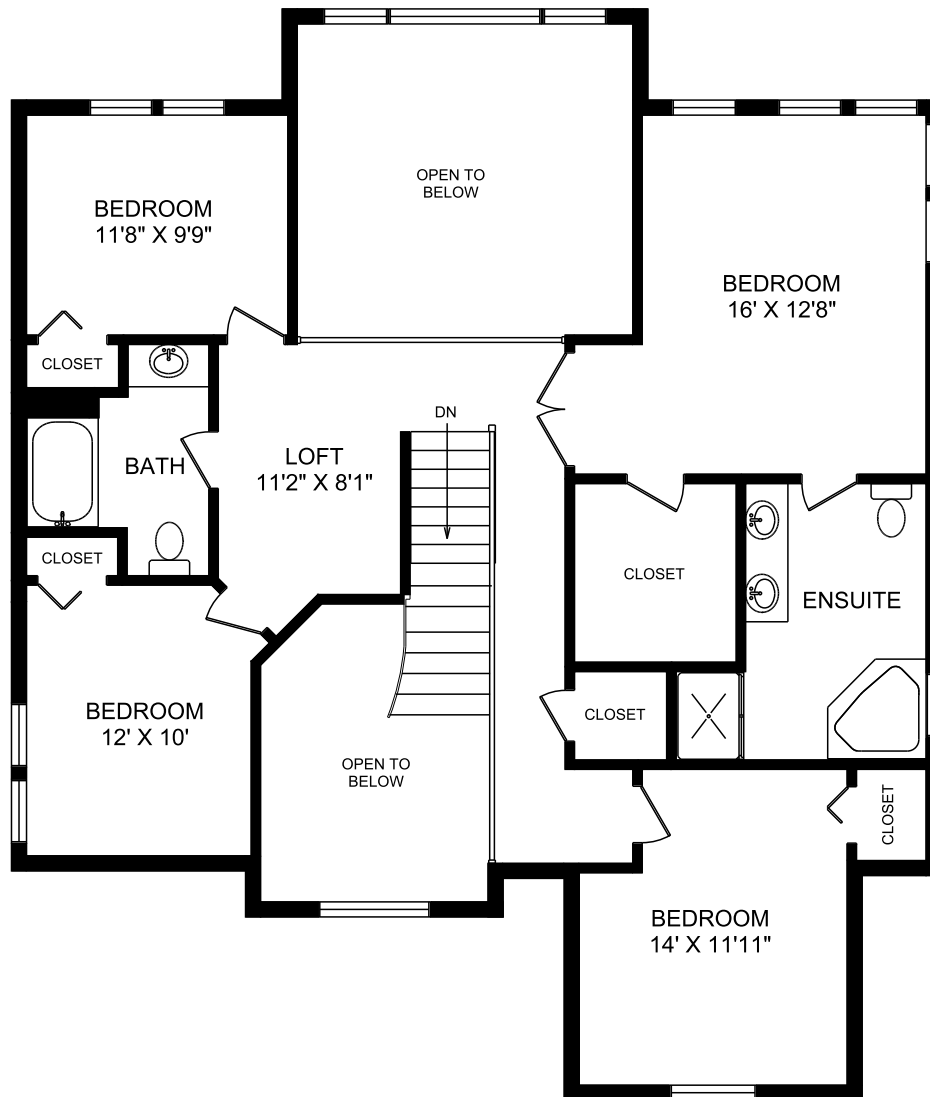

# 2245 MAPLE AVENUE NORTH SECOND FLOOR

	FINISHED SQ.FT.	UNFINISHED SQ.FT.	TOTAL SQ.FT.
MAIN FLOOR	1,380	0	1,380
SECOND FLOOR	1,633	0	1,633
TOTAL	2,013	0	2,013
GARAGE		423	
PORCH		42	
PATIO		747	

MEASURED JULY 25, 2008 ERIC WATTERS