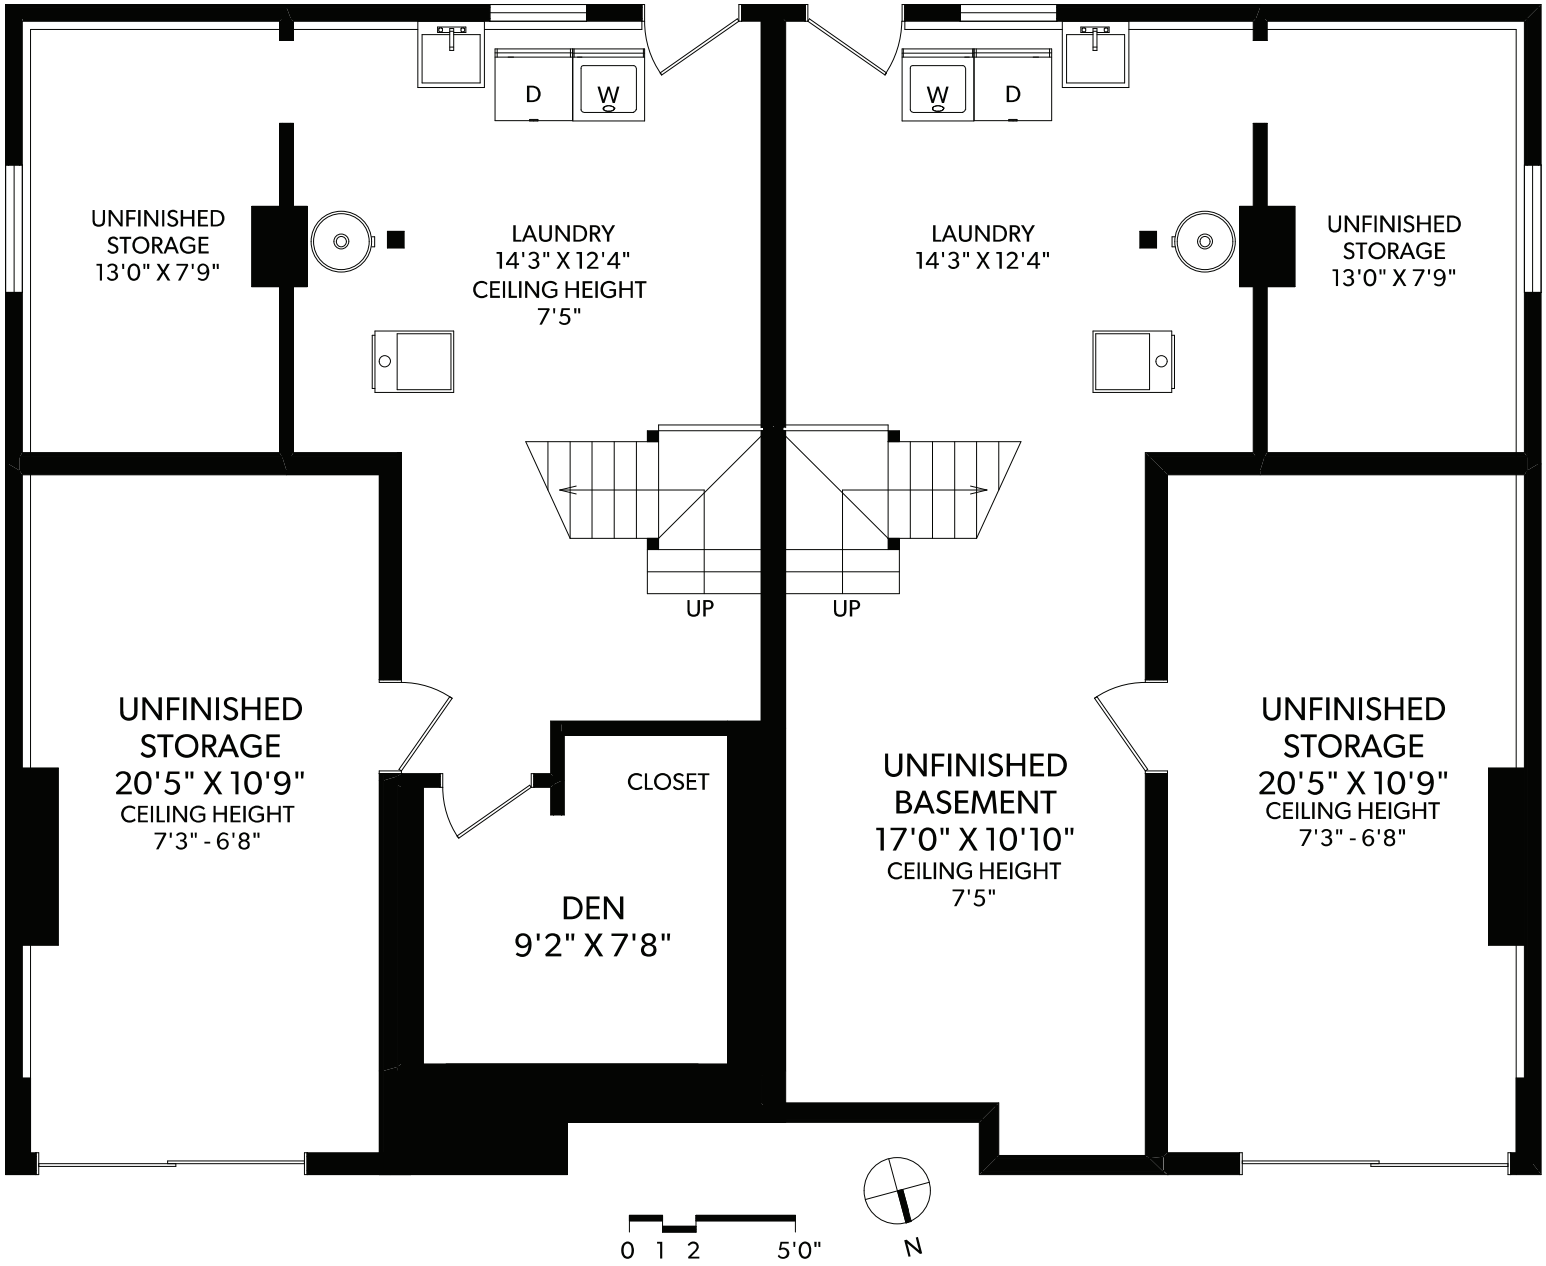

917 MAIN FLOOR

915 MAIN FLOOR

FLOOR	FINISHED	UNFINISHED	TOTAL
MAIN	803	0	803
LOWER	145	658	803
TOTAL	948	658	1606

FLOOR	FINISHED	UNFINISHED	TOTAL
MAIN	803	0	803
LOWER	0	803	803
TOTAL	803	803	1606

915/917 MCCLURE STREET

DOCUMENT PREPARED FOR THE EXCLUSIVE USE OF

ROBERT YOUNG

250-388-6998
 ORDERS@REALFOTO.CA MEASURED 07/26/2017 BY TODD MAYER

All information furnished regarding this property is from sources deemed reliable but no warranty or representation is made to the accuracy thereof.

QUEENSWOOD REALTY LTD.

917 LOWER FLOOR

915 LOWER FLOOR

FLOOR	FINISHED	UNFINISHED	TOTAL
MAIN	803	0	803
LOWER	145	658	803
TOTAL	948	658	1606

FLOOR	FINISHED	UNFINISHED	TOTAL
MAIN	803	0	803
LOWER	0	803	803
TOTAL	803	803	1606