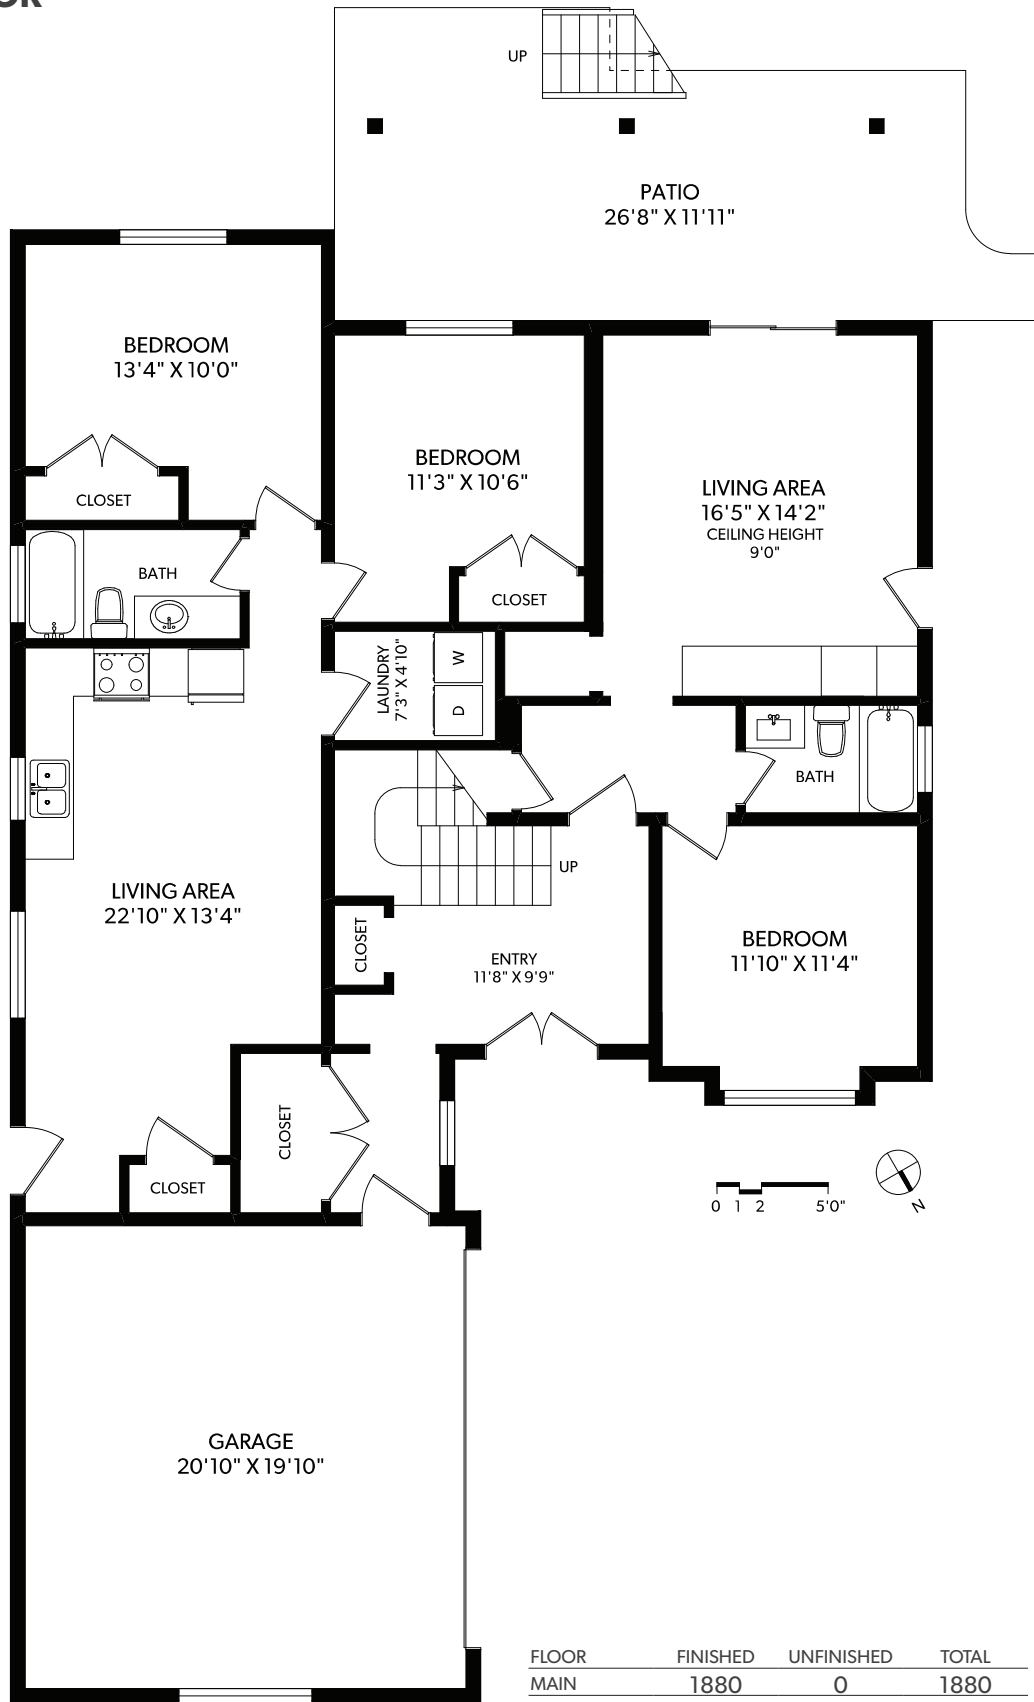

MAIN FLOOR

FLOOR	FINISHED	UNFINISHED	TOTAL	OTHER AREAS
MAIN	1880	0	1880	GARAGE 456
GROUND	1611	0	1611	DECK 288
TOTAL	3491	0	3491	PATIO 366

3525 JOY CLOSE

DOCUMENT PREPARED FOR THE EXCLUSIVE USE OF

ROBERT YOUNG

250-388-6998
ORDERS@REALFOTO.CA

MEASURED 08/23/2018 BY TODD MAYER

All information furnished regarding this property is from sources deemed reliable but no warranty or representation is made to the accuracy thereof.

QUEENSWOOD REALTY LTD.

GROUND FLOOR

FLOOR	FINISHED	UNFINISHED	TOTAL	OTHER AREAS	
MAIN	1880	0	1880	GARAGE	456
GROUND	1611	0	1611	DECK	288
TOTAL	3491	0	3491	PATIO	366

3525 JOY CLOSE

DOCUMENT PREPARED FOR THE EXCLUSIVE USE OF