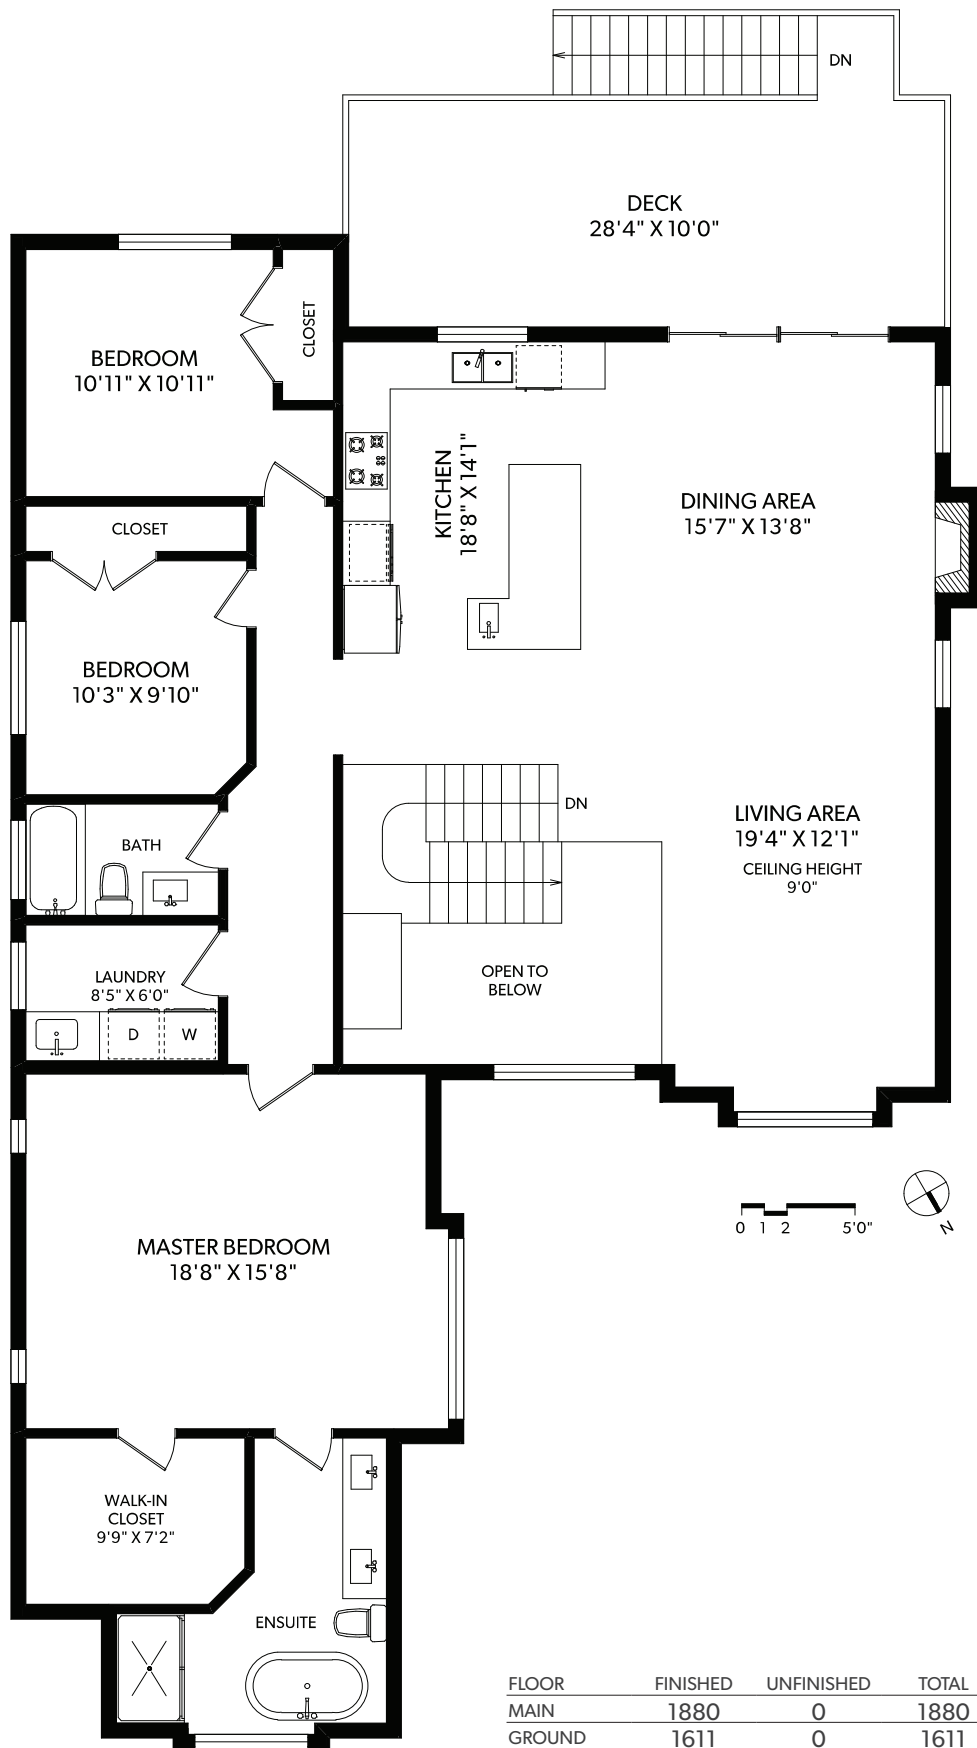

MAIN FLOOR

FLOOR	FINISHED	UNFINISHED	TOTAL	OTHER AREAS
MAIN	1880	0	1880	GARAGE 456
GROUND	1611	0	1611	DECK 288
TOTAL	3491	0	3491	PATIO 366

3525 JOY CLOSE

DOCUMENT PREPARED FOR THE EXCLUSIVE USE OF

ROBERT YOUNG

250-388-6998
ORDERS@REALFOTO.CA

MEASURED 08/23/2018 BY TODD MAYER

All information furnished regarding this property is from sources deemed reliable but no warranty or representation is made to the accuracy thereof.

QUEENSWOOD REALTY LTD.

GROUND FLOOR

FLOOR	FINISHED	UNFINISHED	TOTAL	OTHER AREAS	
MAIN	1880	0	1880	GARAGE	456
GROUND	1611	0	1611	DECK	288
TOTAL	3491	0	3491	PATIO	366

3525 JOY CLOSE

DOCUMENT PREPARED FOR THE EXCLUSIVE USE OF