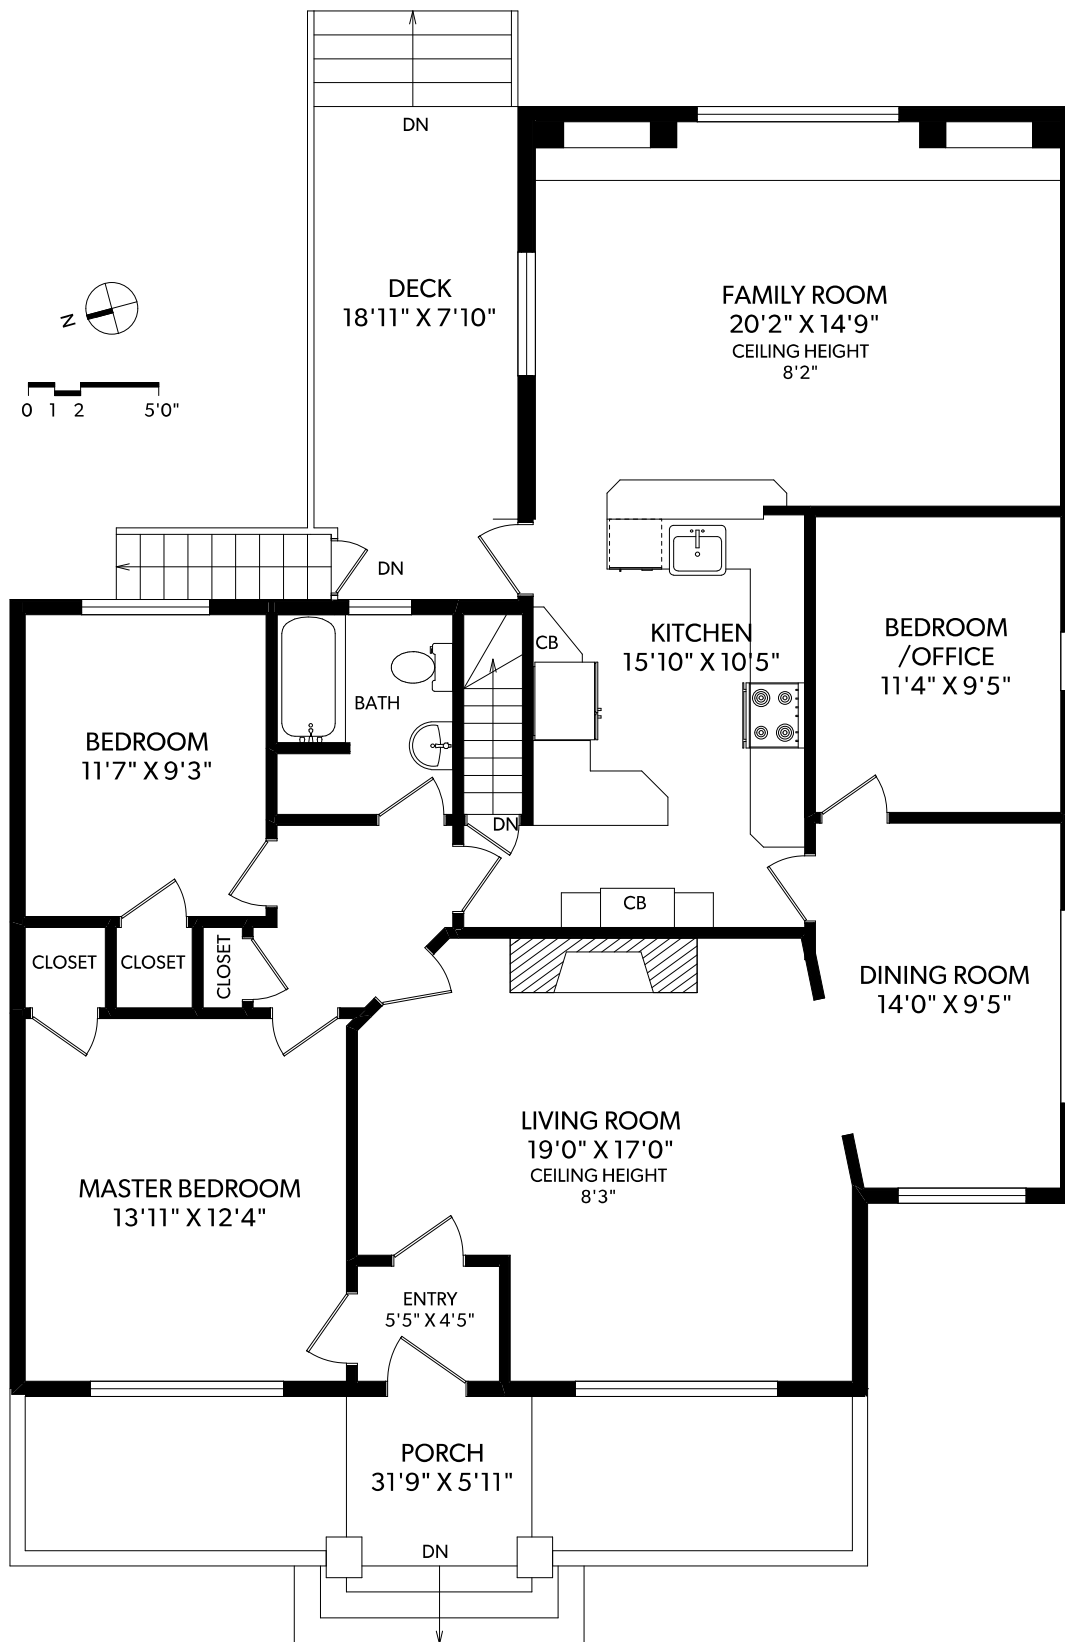

MAIN FLOOR

FLOOR	FINISHED	UNFINISHED	TOTAL	OTHER AREAS	
MAIN	1597	0	1597	CRAWLSPACE	609
LOWER	328	660	988	PORCH	215
TOTAL	1925	660	2585	DECK	153
				SHED	88

REAL FOTO **59 HOWE STREET**
 DOCUMENT PREPARED FOR THE EXCLUSIVE USE OF
ROBERT YOUNG

250-388-6998
 ORDERS@REALFOTO.CA MEASURED 03/07/2018 BY KARA ANDERSON

All information furnished regarding this property is from sources deemed reliable but no warranty or representation is made to the accuracy thereof.

Century 21
 QUEENSWOOD REALTY LTD.

LOWER FLOOR

FLOOR	FINISHED	UNFINISHED	TOTAL	OTHER AREAS	
MAIN	1597	0	1597	CRAWLSPACE	609
LOWER	328	660	988	PORCH	215
TOTAL	1925	660	2585	DECK	153
				SHED	88

59 HOWE STREET
 DOCUMENT PREPARED FOR THE EXCLUSIVE USE OF
ROBERT YOUNG