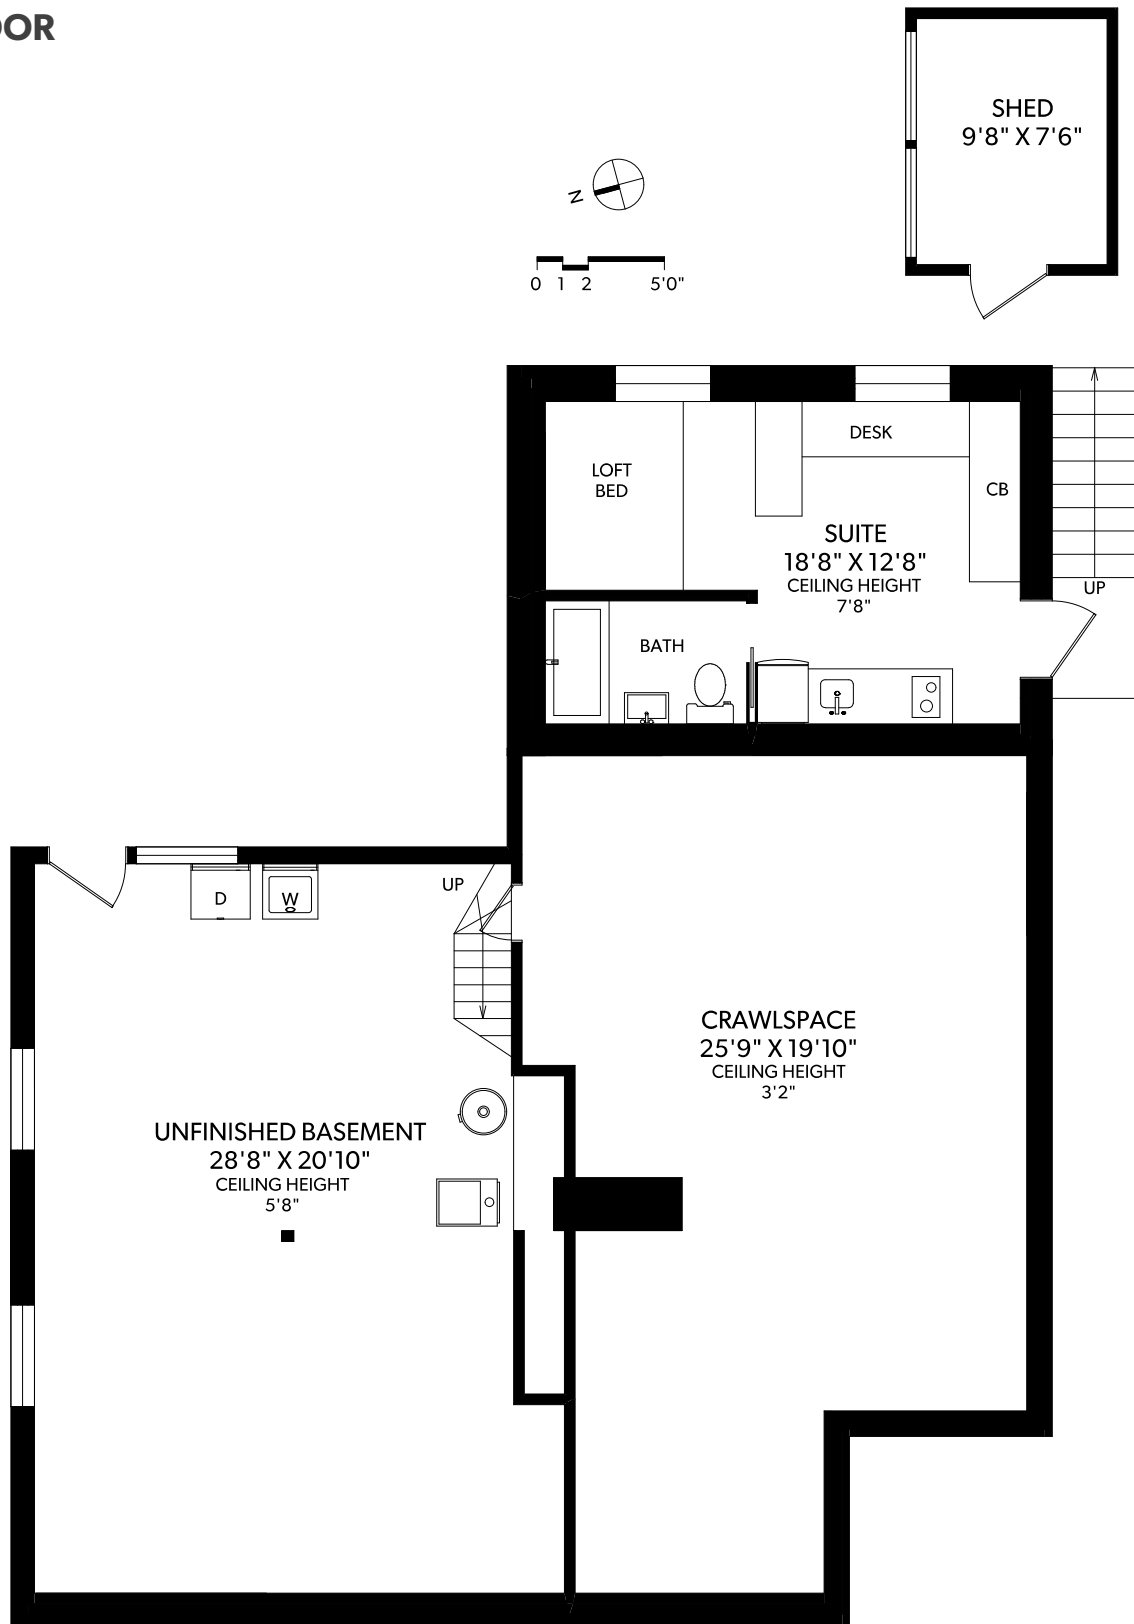

MAIN FLOOR

FLOOR	FINISHED	UNFINISHED	TOTAL	OTHER AREAS	
MAIN	1597	0	1597	CRAWLSPACE	609
LOWER	328	660	988	PORCH	215
TOTAL	1925	660	2585	DECK	153
				SHED	88

REAL FOTO **59 HOWE STREET**
 DOCUMENT PREPARED FOR THE EXCLUSIVE USE OF
ROBERT YOUNG

250-388-6998
 ORDERS@REALFOTO.CA MEASURED 03/07/2018 BY KARA ANDERSON

All information furnished regarding this property is from sources deemed reliable but no warranty or representation is made to the accuracy thereof.

Century 21
 QUEENSWOOD REALTY LTD.

LOWER FLOOR

FLOOR	FINISHED	UNFINISHED	TOTAL	OTHER AREAS	
MAIN	1597	0	1597	CRAWLSPACE	609
LOWER	328	660	988	PORCH	215
TOTAL	1925	660	2585	DECK	153
				SHED	88

59 HOWE STREET
 DOCUMENT PREPARED FOR THE EXCLUSIVE USE OF
ROBERT YOUNG