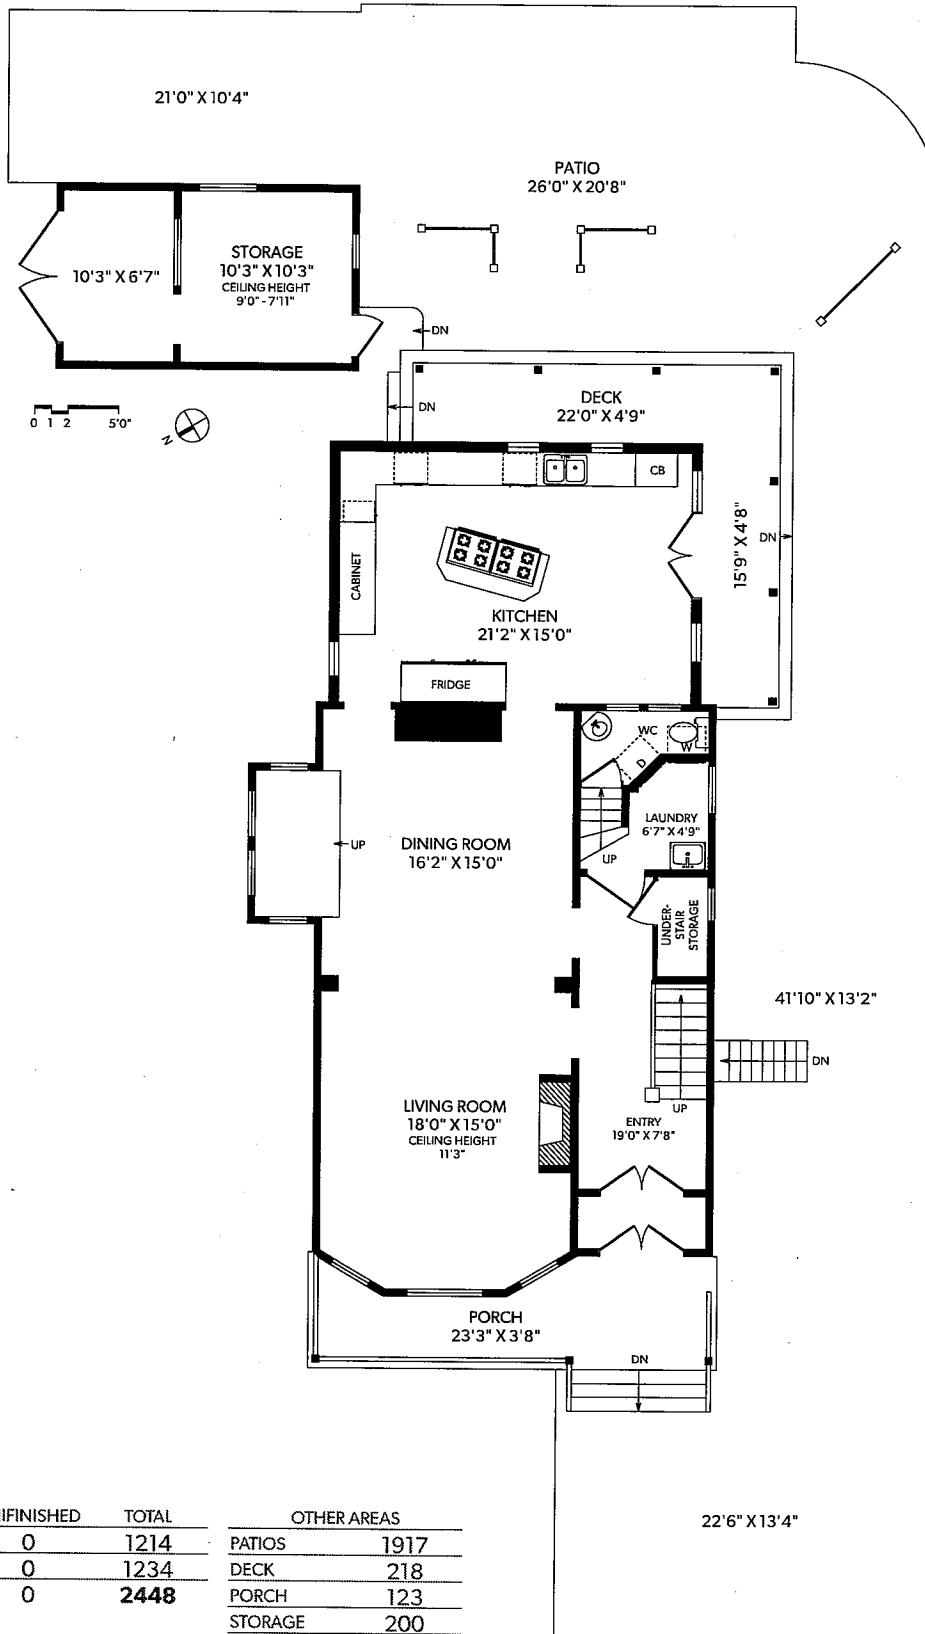

# MAIN FLOOR

FLOOR	FINISHED	UNFINISHED	TOTAL
MAIN	1214	0	1214
UPPER	1234	0	1234
TOTAL	2448	0	2448

OTHER AREAS	
PATIOS	1917
DECK	218
PORCH	123
STORAGE	200
CRAWLSPACE	1304

## 255 GOVERNMENT STREET

DOCUMENT PREPARED FOR THE EXCLUSIVE USE OF

250-388-6998

ORDERS@REALFOTO.CA MEASURED 09/30/2016 BY TODD MAYER

All information furnished regarding this property is from sources deemed reliable but no warranty or representation is made to the accuracy thereof.

# UPPER FLOOR

FLOOR	FINISHED	UNFINISHED	TOTAL
MAIN	1214	0	1214
UPPER	1234	0	1234
<b>TOTAL</b>	<b>2448</b>	<b>0</b>	<b>2448</b>

OTHER AREAS	
PATIOS	1917
DECK	218
PORCH	123
STORAGE	200
CRAWLSPACE	1304