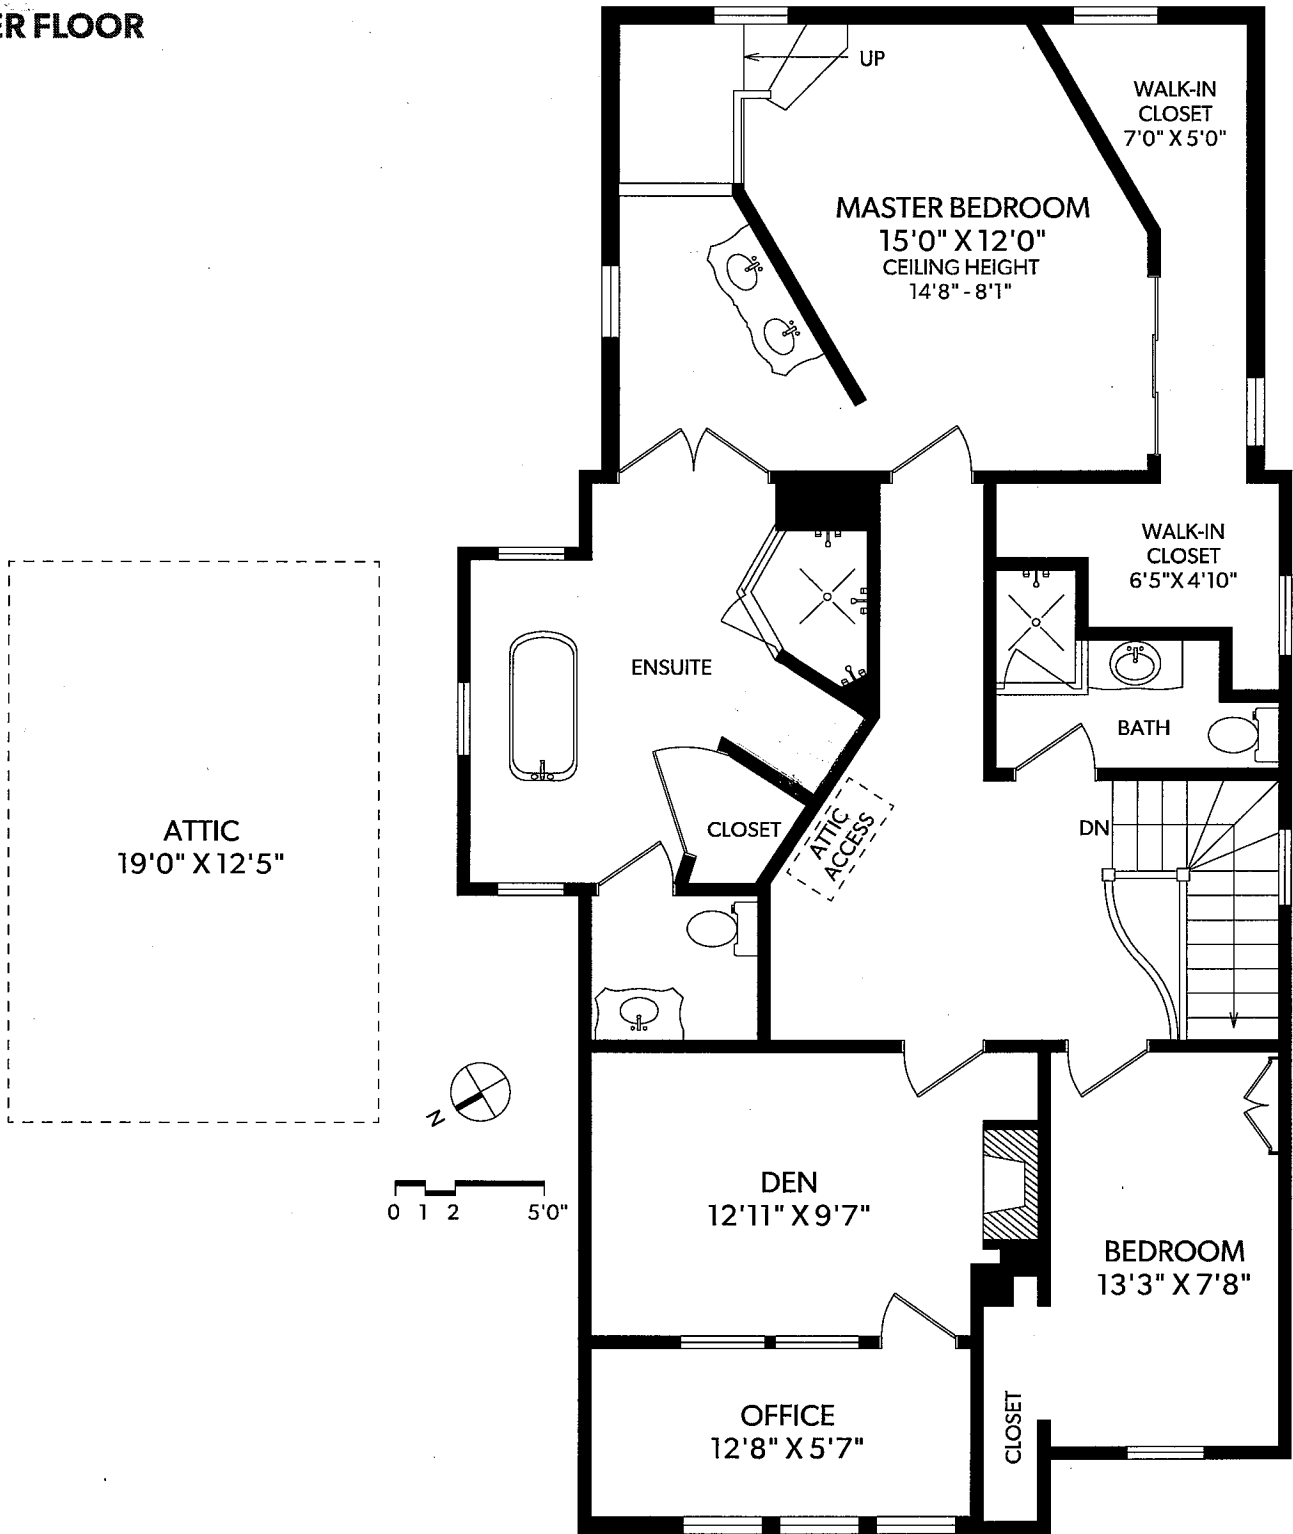

# MAIN FLOOR

FLOOR	FINISHED	UNFINISHED	TOTAL
MAIN	1214	0	1214
UPPER	1234	0	1234
TOTAL	2448	0	2448

OTHER AREAS	
PATIOS	1917
DECK	218
PORCH	123
STORAGE	200
CRAWLSPACE	1304

# UPPER FLOOR

FLOOR	FINISHED	UNFINISHED	TOTAL
MAIN	1214	0	1214
UPPER	1234	0	1234
<b>TOTAL</b>	<b>2448</b>	<b>0</b>	<b>2448</b>

OTHER AREAS	
PATIOS	1917
DECK	218
PORCH	123
STORAGE	200
CRAWLSPACE	1304