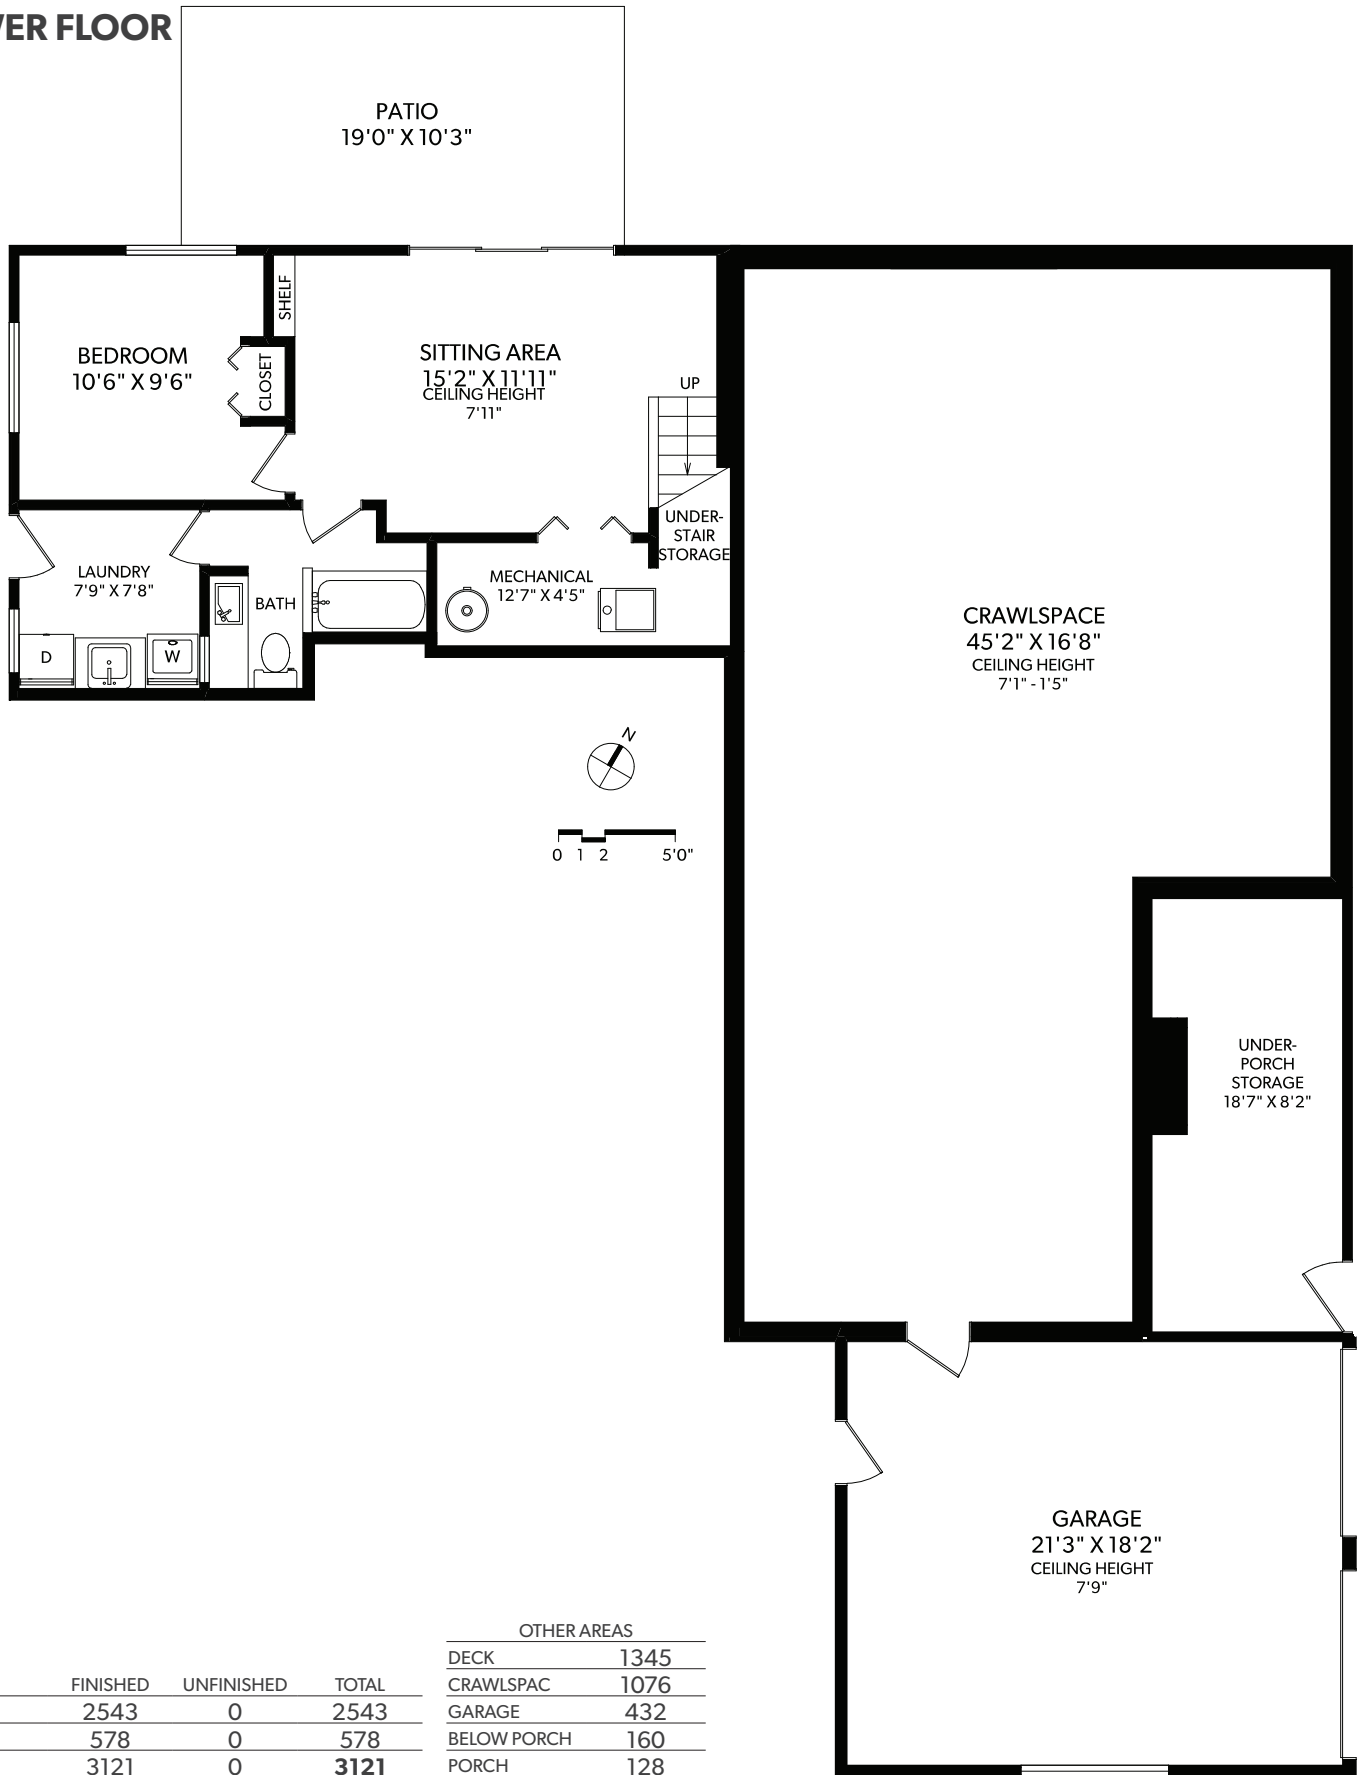

MAIN FLOOR

OTHER AREAS

FLOOR	FINISHED	UNFINISHED	TOTAL	DECK	CRAWLSPAC	GARAGE	BELOW PORCH	PORCH
MAIN	2543	0	2543	1345	1076	432	160	128
LOWER	578	0	578					
TOTAL	3121	0	3121					

REAL FOTO **774 WALFRED ROAD**
 DOCUMENT PREPARED FOR THE EXCLUSIVE USE OF
ROBERT YOUNG

250-388-6998
 ORDERS@REALFOTO.CA MEASURED 06/25/2018 BY CLAYTON OVINGE

All information furnished regarding this property is from sources deemed reliable but no warranty or representation is made to the accuracy thereof.

Century 21
 QUEENSWOOD REALTY LTD.

LOWER FLOOR

OTHER AREAS

FLOOR	FINISHED	UNFINISHED	TOTAL	DECK	CRAWLSPAC	GARAGE	BELOW PORCH	PORCH
MAIN	2543	0	2543	1345	1076	432	160	128
LOWER	578	0	578					
TOTAL	3121	0	3121					