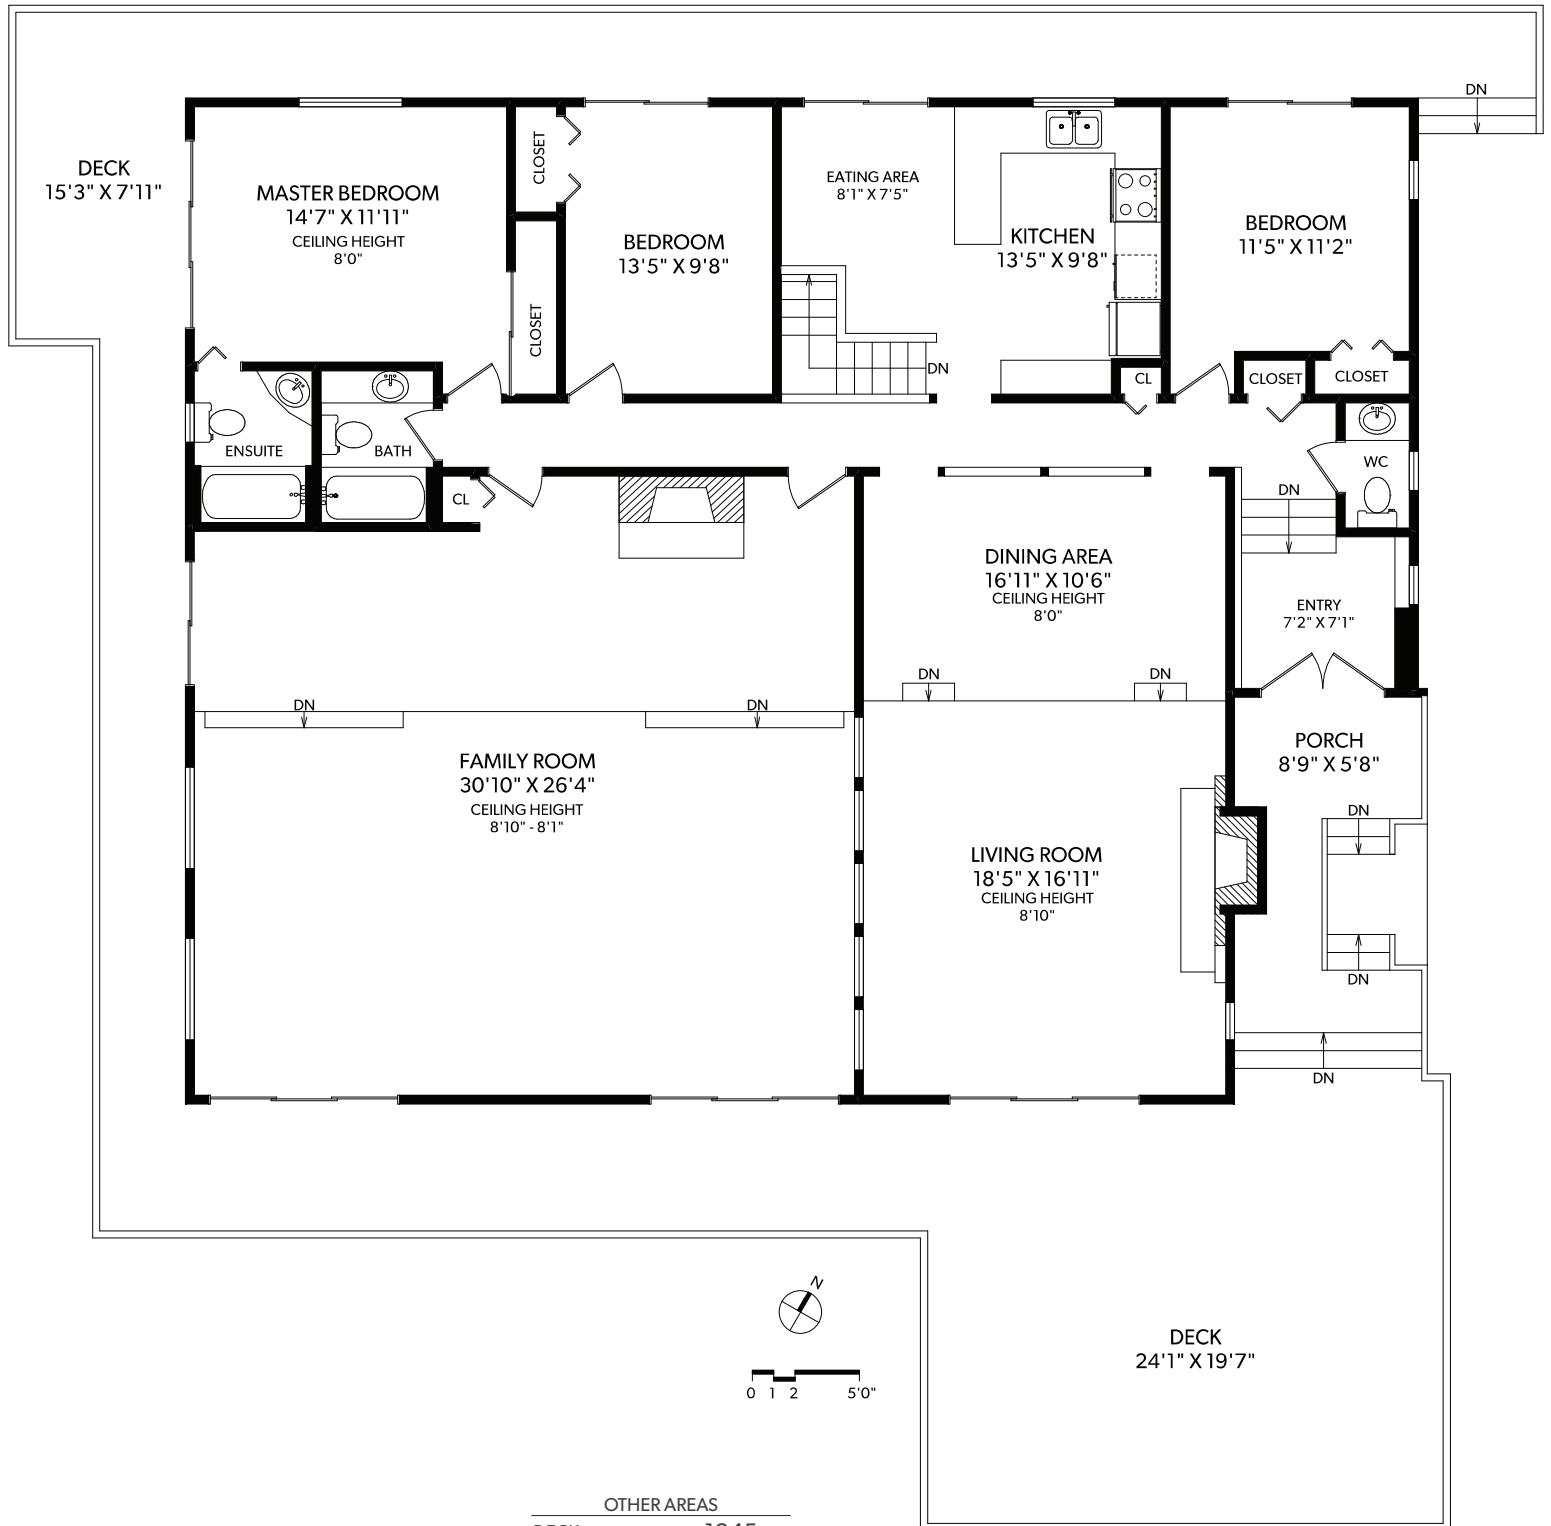

MAIN FLOOR

OTHER AREAS

FLOOR	FINISHED	UNFINISHED	TOTAL	DECK	CRAWLSPAC	GARAGE	BELOW PORCH	PORCH
MAIN	2543	0	2543	1345	1076	432	160	128
LOWER	578	0	578					
TOTAL	3121	0	3121					

REAL FOTO **774 WALFRED ROAD**
 DOCUMENT PREPARED FOR THE EXCLUSIVE USE OF
ROBERT YOUNG

250-388-6998
 ORDERS@REALFOTO.CA MEASURED 06/25/2018 BY CLAYTON OVINGE

All information furnished regarding this property is from sources deemed reliable but no warranty or representation is made to the accuracy thereof.

Century 21
 QUEENSWOOD REALTY LTD.

LOWER FLOOR

OTHER AREAS

FLOOR	FINISHED	UNFINISHED	TOTAL	DECK	CRAWLSPAC	GARAGE	BELOW PORCH	PORCH
MAIN	2543	0	2543	1345	1076	432	160	128
LOWER	578	0	578					
TOTAL	3121	0	3121					