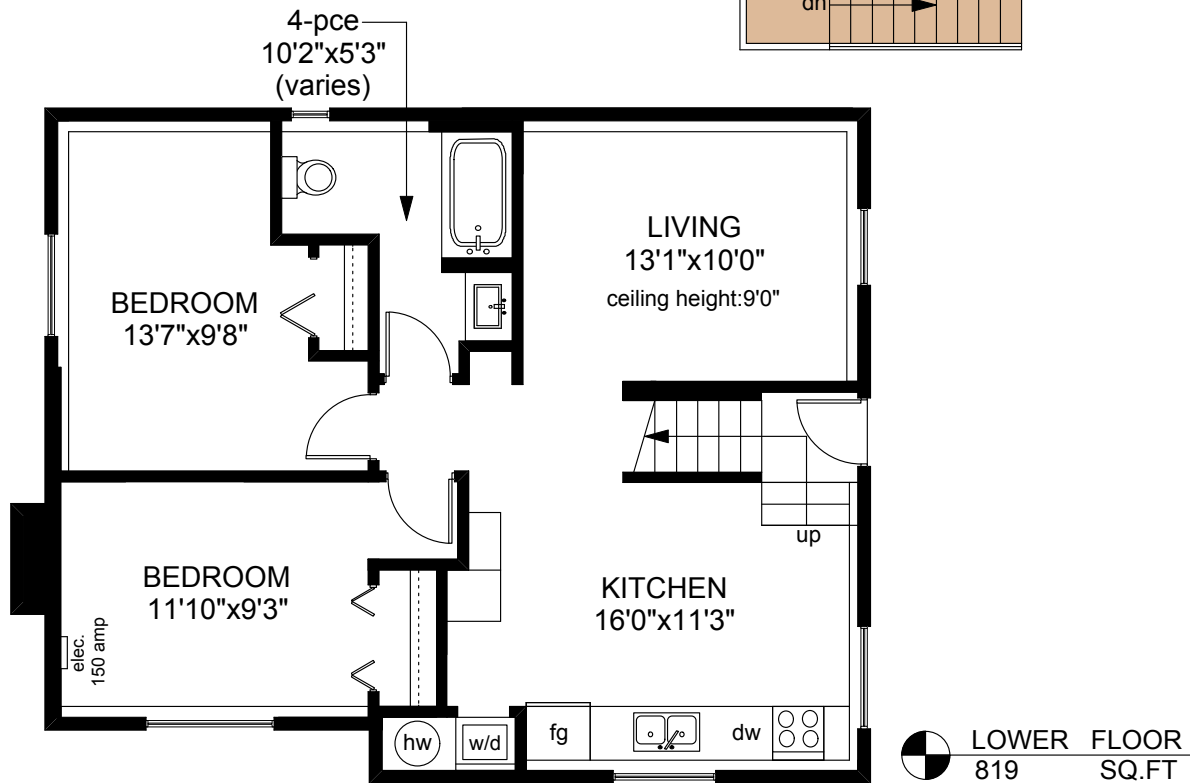

941 CONVENT PLACE

	FINISHED SQ. FT.	UNFINISHED SQ. FT.	TOTAL SQ. FT.
MAIN	819	0	819
LOWER	819	0	819
TOTAL	1638	0	1638
PORCH	0	36	36

PREPARED FOR THE EXCLUSIVE USE OF
BRETT JONES OF NEWPORT REALTY

MEASURED ON: 01/20/14
DRAWING FILE: 11597