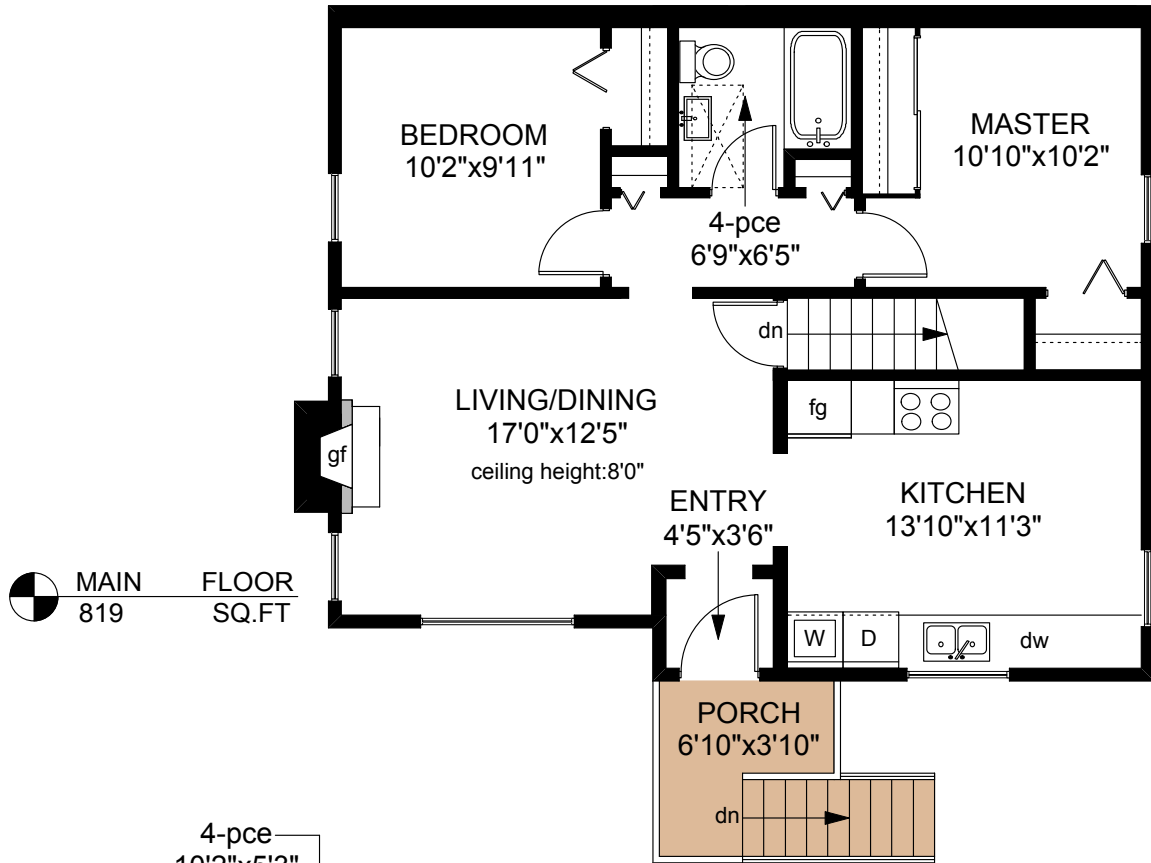

941 CONVENT PLACE

	FINISHED SQ. FT.	UNFINISHED SQ. FT.	TOTAL SQ. FT.
MAIN	819	0	819
LOWER	819	0	819
TOTAL	1638	0	1638
PORCH	0	36	36

PREPARED FOR THE EXCLUSIVE USE OF
BRETT JONES OF NEWPORT REALTY

MEASURED ON: 01/20/14
DRAWING FILE: 11597