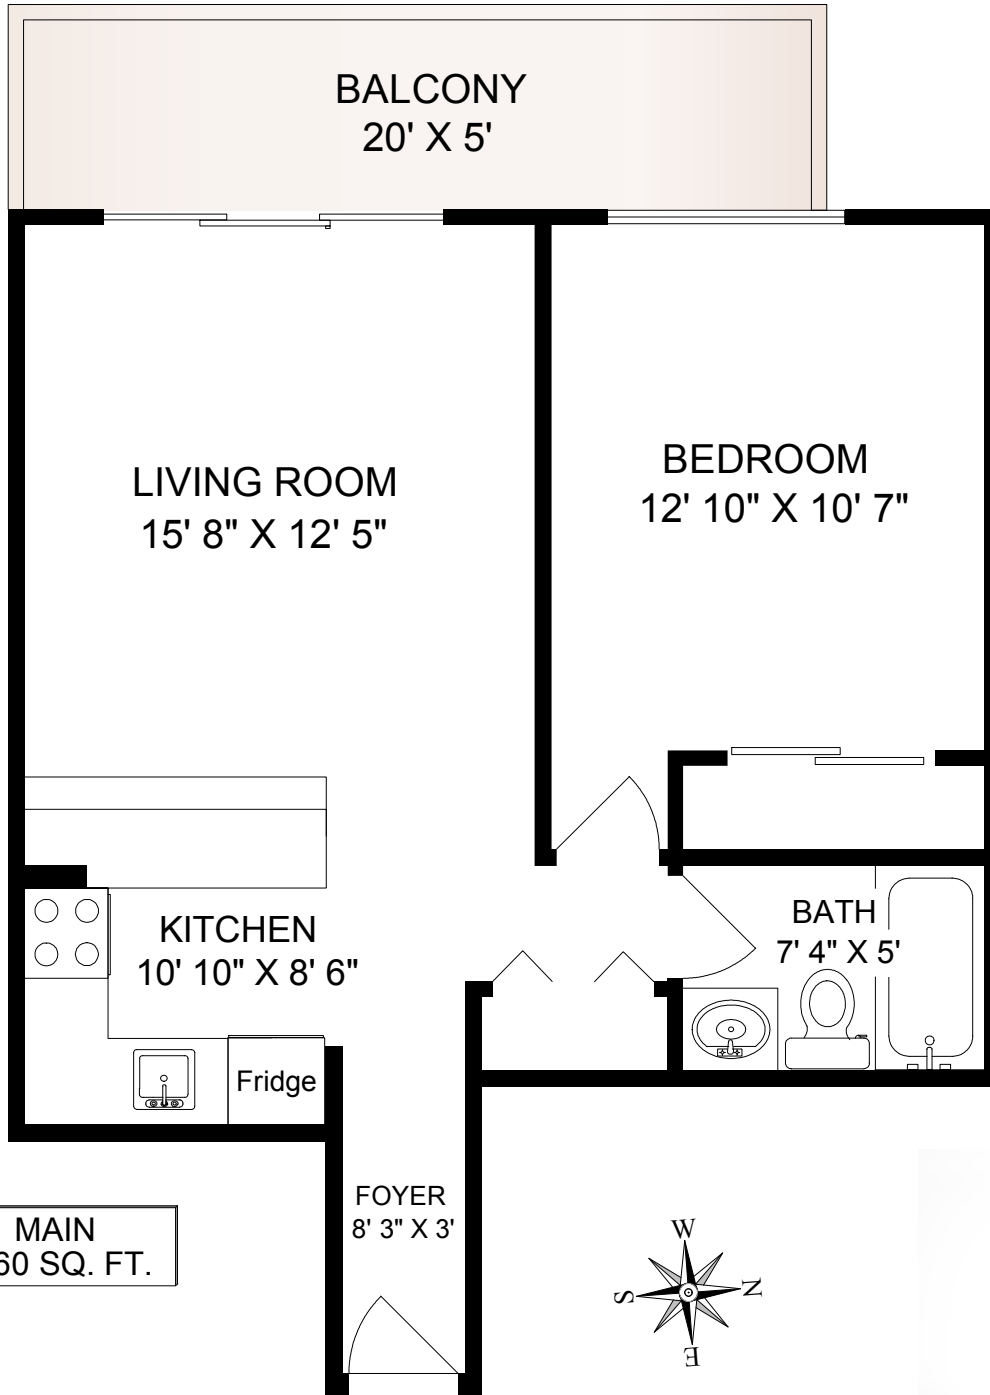

302-2095 OAK BAY AVENUE

	FINISH SQ. FT.	UNFINISH SQ. FT.	TOTAL SQ. FT.
MAIN	560		560
TOTAL	560		560
DECK		100	100

EXCLUSIVELY FOR PAT MEADOWS
OF ROYAL LEPAGE COAST CAPITAL REALTY

OCT. 3 2017

REF # 5182

Island Measure
Residential and Commercial Floor Plans
250-818-8273
islandmeasure.com

MEASUREMENTS MAY NOT BE 100% ACCURATE. IF CRITICAL, BUYER TO VERIFY.
ROOM SIZES ARE NOT USED TO CALCULATE AREA.
FLOOR PLANS ARE PROVIDED FOR CONVENIENCE ONLY.