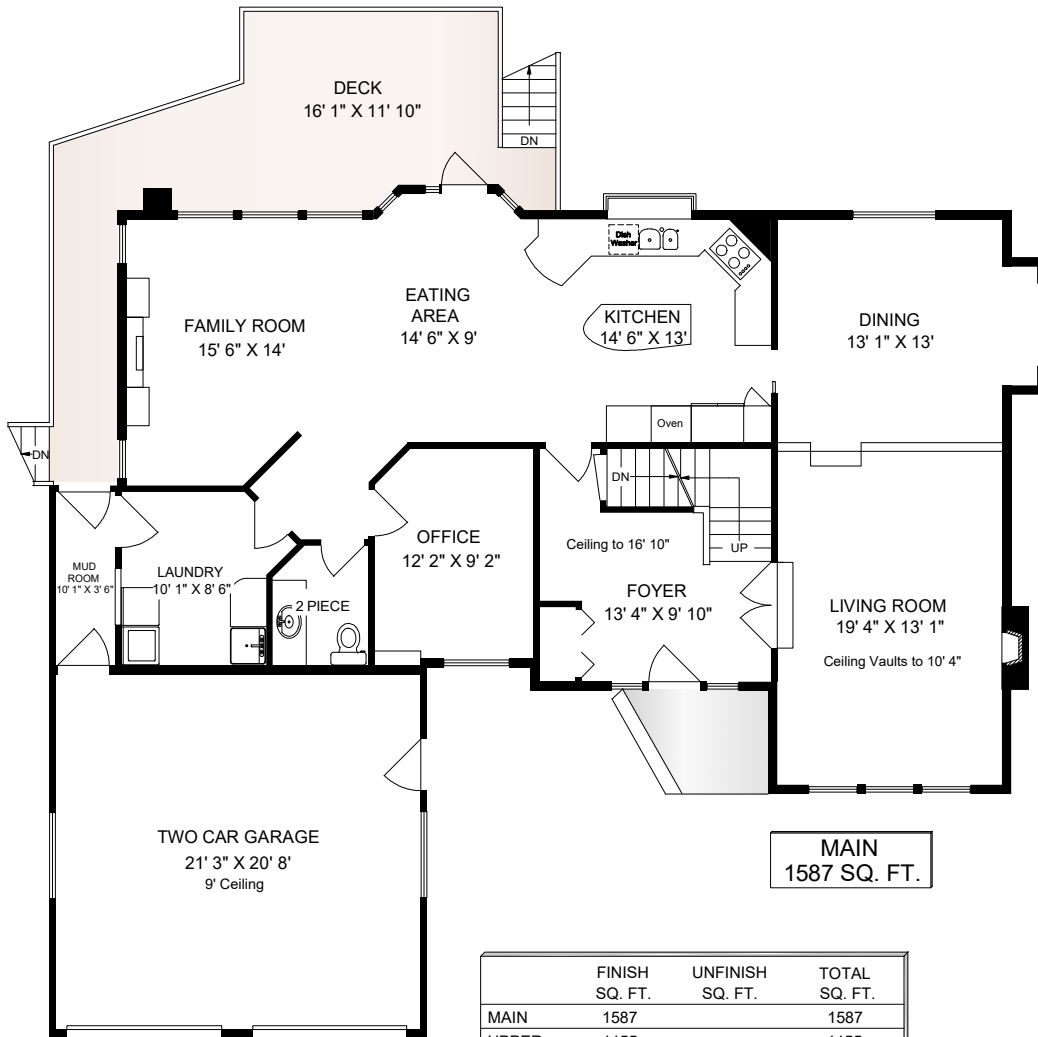

1902 NORN PLACE

MAIN
1587 SQ. FT.

	FINISH SQ. FT.	UNFINISH SQ. FT.	TOTAL SQ. FT.
MAIN	1587		1587
UPPER	1155		1155
LOWER	1290	273	1563
TOTAL	4032	273	4305
GARAGE		468	468
DECK		310	310
PATIO		188	188

EXCLUSIVELY FOR PAT MEADOWS
OF ROYAL LEPAGE COAST CAPITAL REALTY

APR. 16 2018

REF # 5272

250-818-8273

islandmeasure.com

MEASUREMENTS MAY NOT BE 100% ACCURATE. IF CRITICAL, BUYER TO VERIFY.
ROOM SIZES ARE NOT USED TO CALCULATE AREA.
FLOOR PLANS ARE PROVIDED FOR CONVENIENCE ONLY.

UPPER
1155 SQ. FT.

LOWER
1563 SQ. FT.