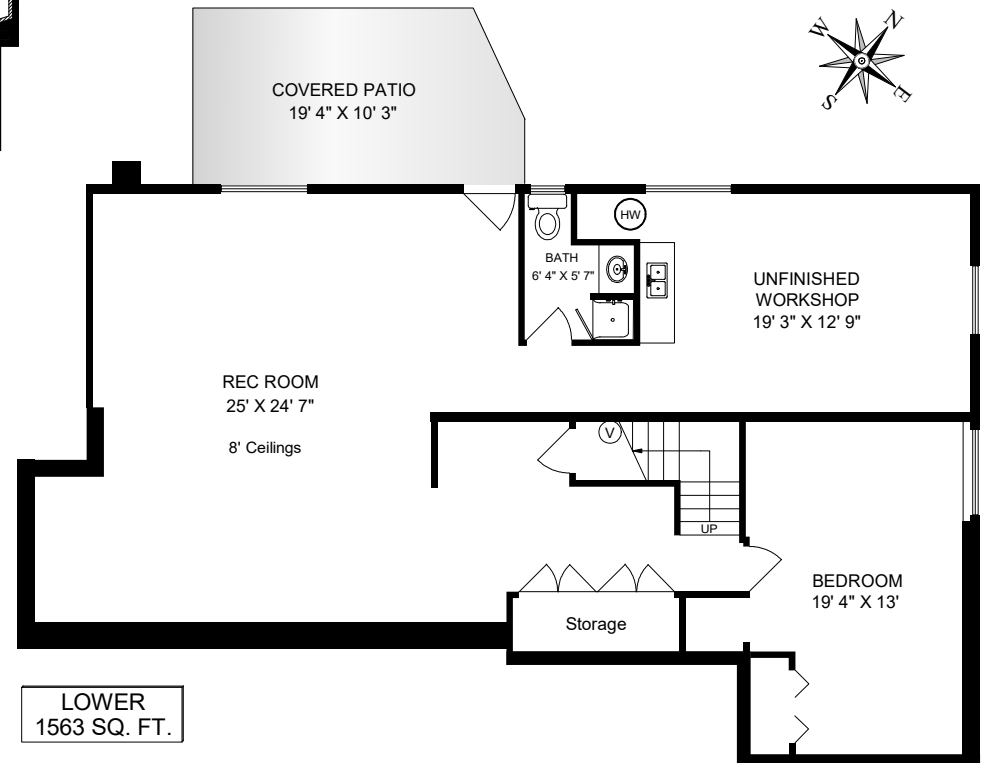

1902 NORN PLACE

MAIN
1587 SQ. FT.

	FINISH SQ. FT.	UNFINISH SQ. FT.	TOTAL SQ. FT.
MAIN	1587		1587
UPPER	1155		1155
LOWER	1290	273	1563
TOTAL	4032	273	4305
GARAGE		468	468
DECK		310	310
PATIO		188	188

EXCLUSIVELY FOR PAT MEADOWS
OF ROYAL LEPAGE COAST CAPITAL REALTY

APR. 16 2018

REF # 5272

250-818-8273

islandmeasure.com

MEASUREMENTS MAY NOT BE 100% ACCURATE. IF CRITICAL, BUYER TO VERIFY.
ROOM SIZES ARE NOT USED TO CALCULATE AREA.
FLOOR PLANS ARE PROVIDED FOR CONVENIENCE ONLY.

UPPER
1155 SQ. FT.

LOWER
1563 SQ. FT.