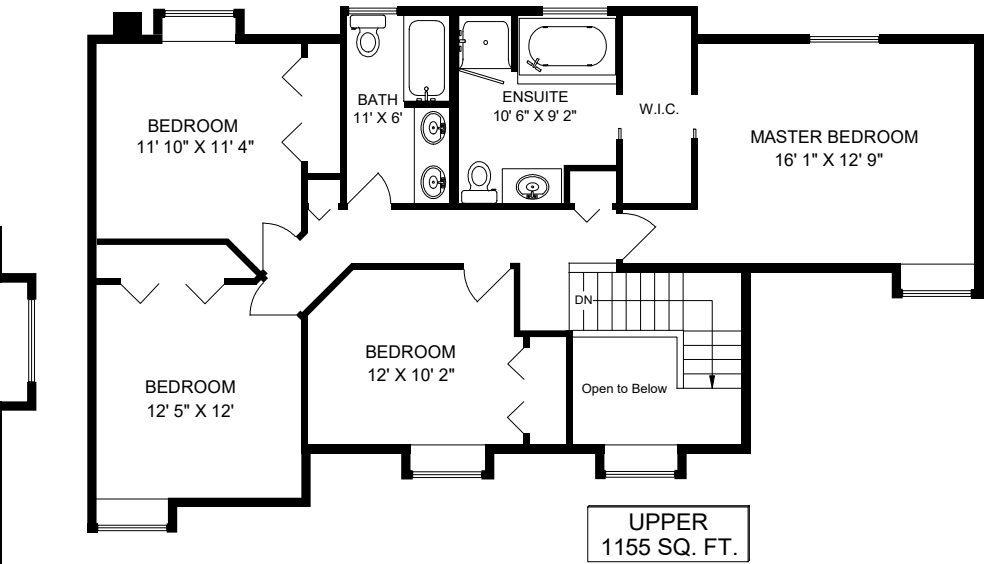

1902 NORN PLACE

MAIN
1587 SQ. FT.

	FINISH SQ. FT.	UNFINISH SQ. FT.	TOTAL SQ. FT.
MAIN	1587		1587
UPPER	1155		1155
LOWER	1290	273	1563
TOTAL	4032	273	4305
GARAGE		468	468
DECK		310	310
PATIO		188	188

EXCLUSIVELY FOR PAT MEADOWS
OF ROYAL LEPAGE COAST CAPITAL REALTY

APR. 16 2018

REF # 5272

250-818-8273

islandmeasure.com

MEASUREMENTS MAY NOT BE 100% ACCURATE. IF CRITICAL, BUYER TO VERIFY.
ROOM SIZES ARE NOT USED TO CALCULATE AREA.
FLOOR PLANS ARE PROVIDED FOR CONVENIENCE ONLY.

UPPER
1155 SQ. FT.

LOWER
1563 SQ. FT.