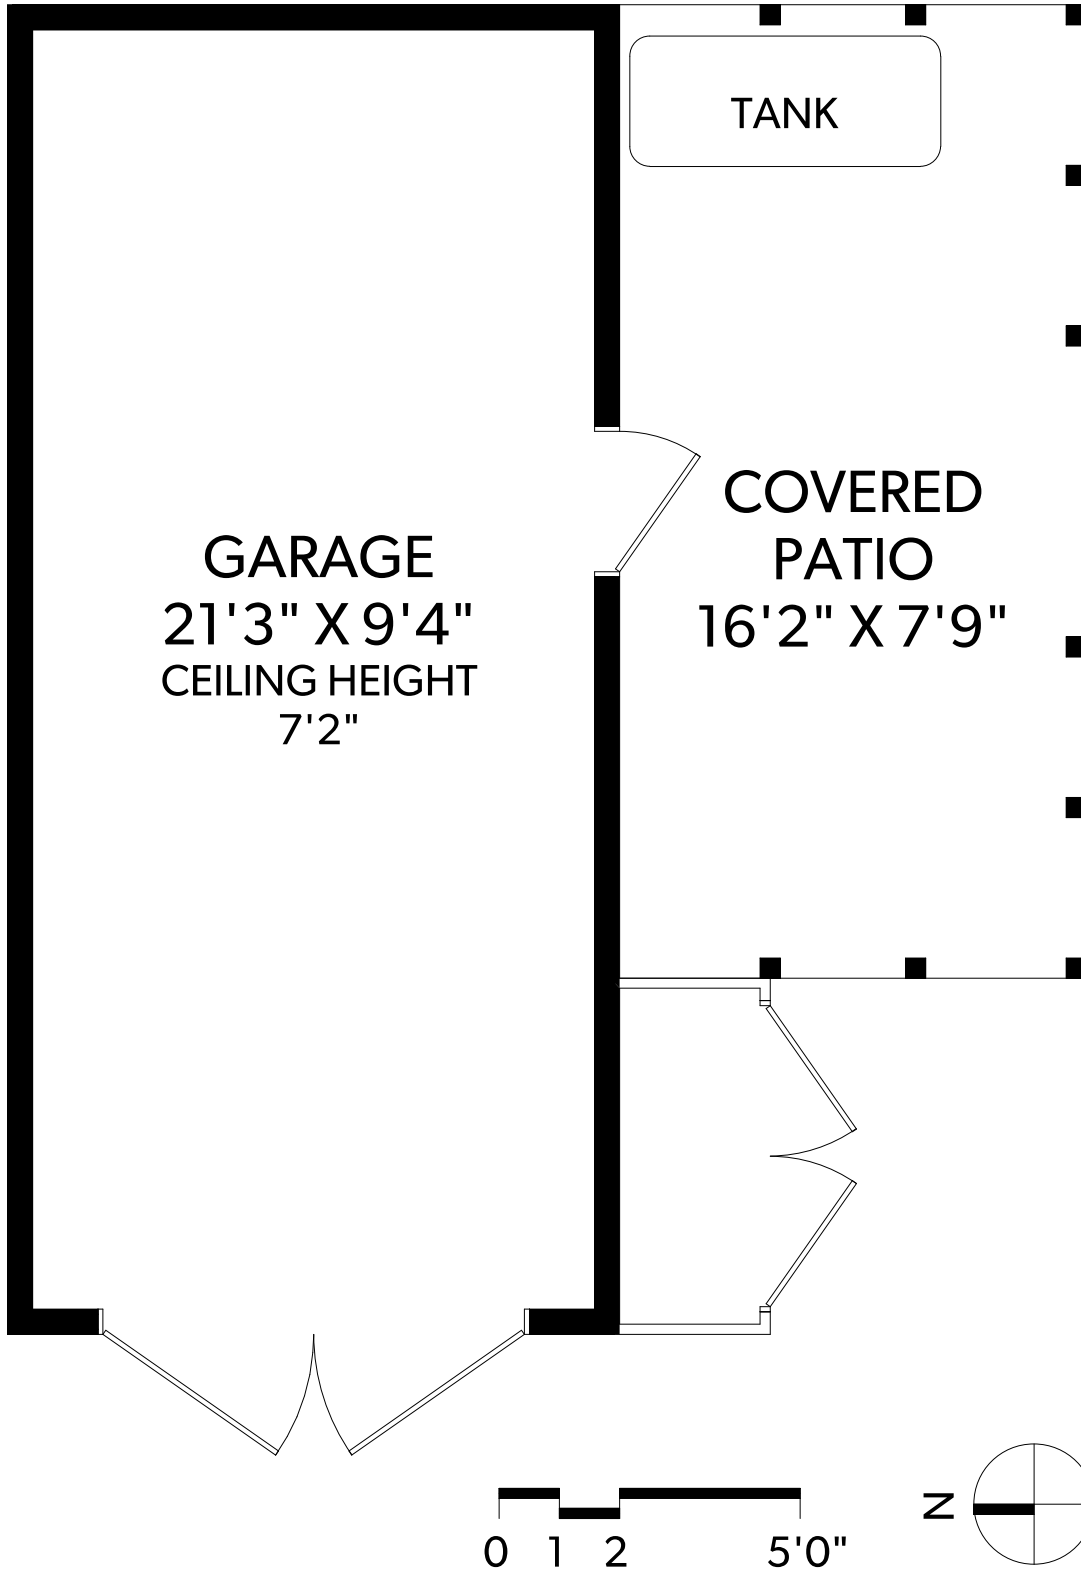

**MAIN FLOOR**

FLOOR	FINISHED	UNFINISHED	TOTAL	OTHER AREAS	
MAIN	1137	38	1175	GARAGE	225
TOTAL	1137	38	1175	PATIO	125

**147 JOSEPH STREET**

DOCUMENT PREPARED FOR THE EXCLUSIVE USE OF

**PAT MEADOWS\* & PATRICIA FOSTER**

# GARAGE

FLOOR	FINISHED	UNFINISHED	TOTAL	OTHER AREAS
MAIN	1137	38	1175	GARAGE 225
TOTAL	1137	38	1175	PATIO 125

**147 JOSEPH STREET**

DOCUMENT PREPARED FOR THE EXCLUSIVE USE OF

**PAT MEADOWS\* & PATRICIA FOSTER**