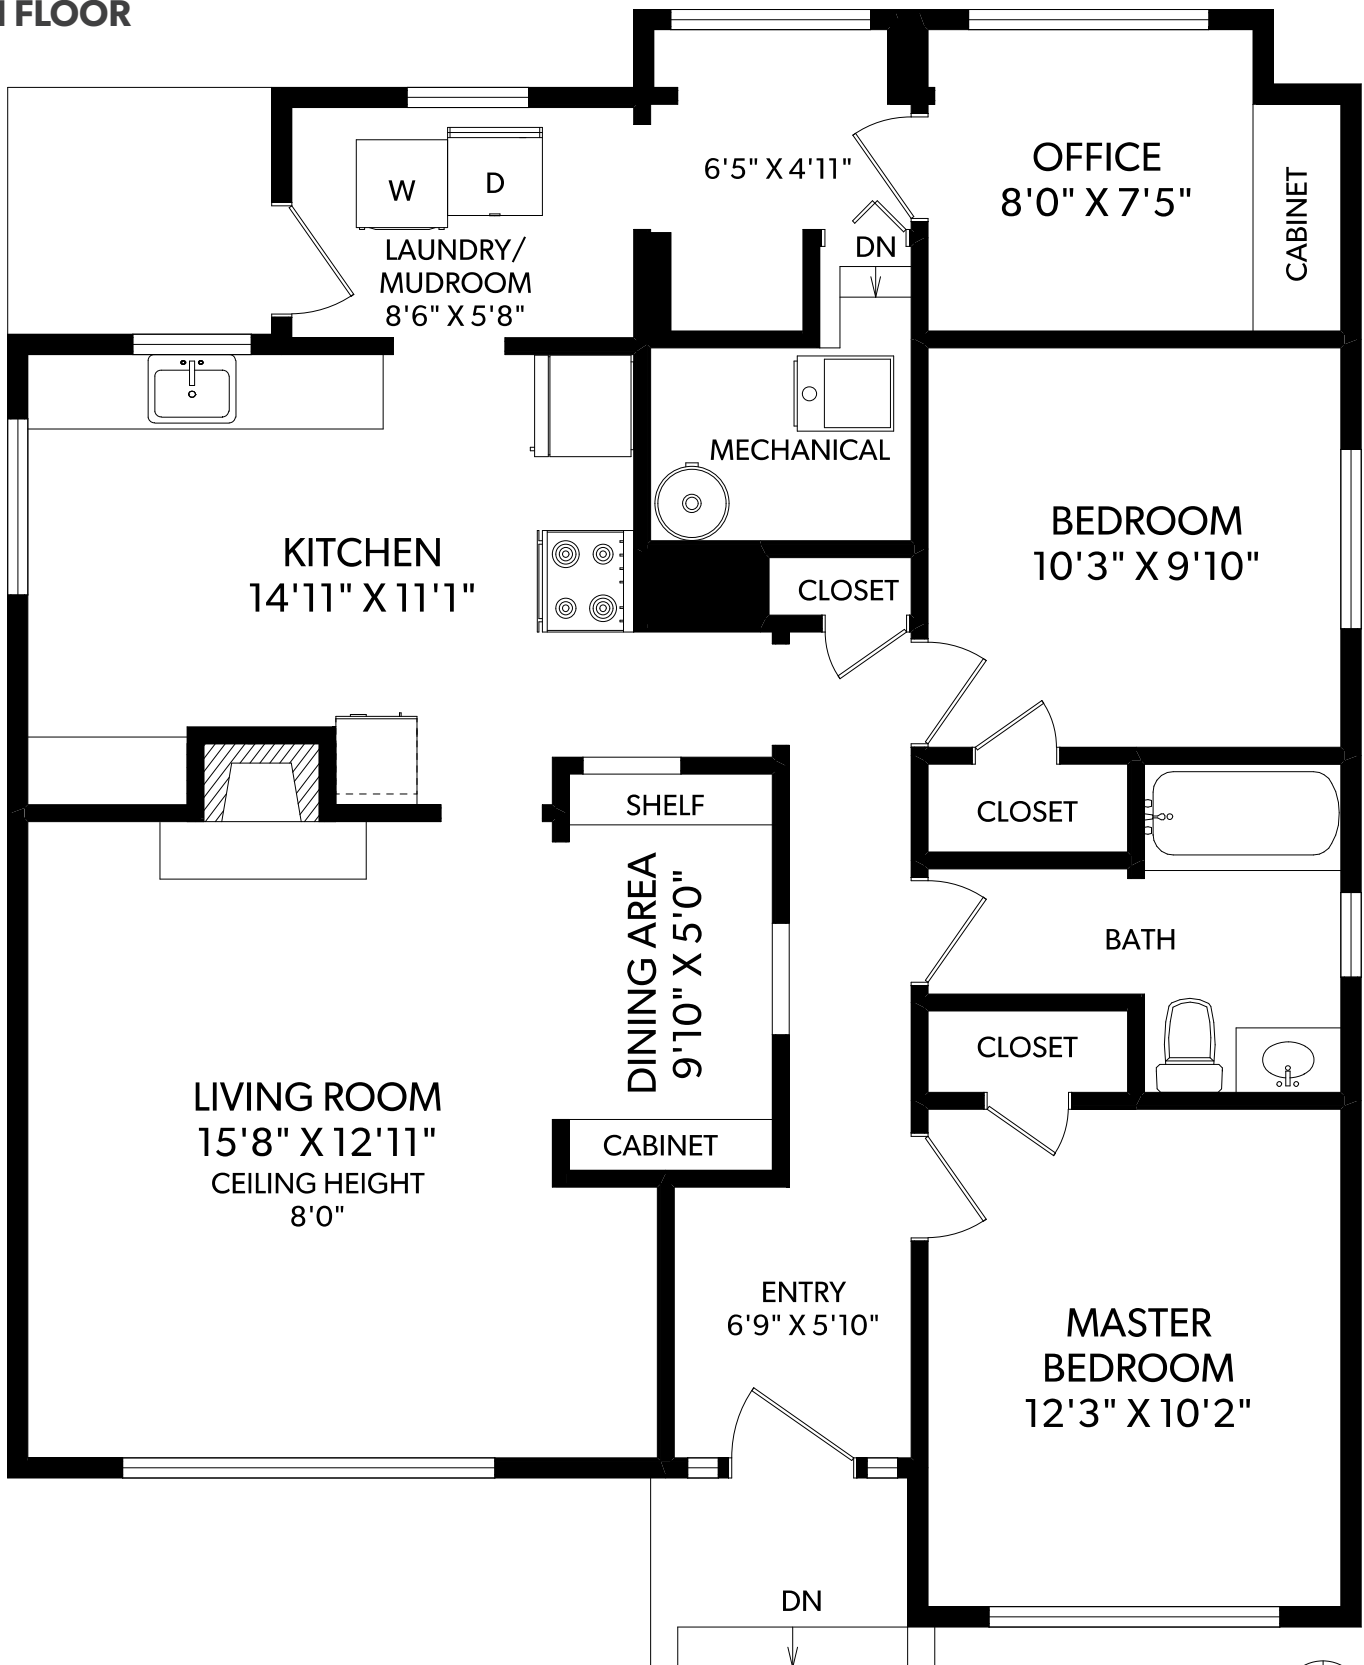

**MAIN FLOOR**

FLOOR	FINISHED	UNFINISHED	TOTAL	OTHER AREAS	
MAIN	1137	38	1175	GARAGE	225
TOTAL	1137	38	1175	PATIO	125

**147 JOSEPH STREET**

DOCUMENT PREPARED FOR THE EXCLUSIVE USE OF

**PAT MEADOWS\* & PATRICIA FOSTER**

# GARAGE

FLOOR	FINISHED	UNFINISHED	TOTAL	OTHER AREAS
MAIN	1137	38	1175	GARAGE 225
TOTAL	1137	38	1175	PATIO 125

**147 JOSEPH STREET**

DOCUMENT PREPARED FOR THE EXCLUSIVE USE OF

**PAT MEADOWS\* & PATRICIA FOSTER**