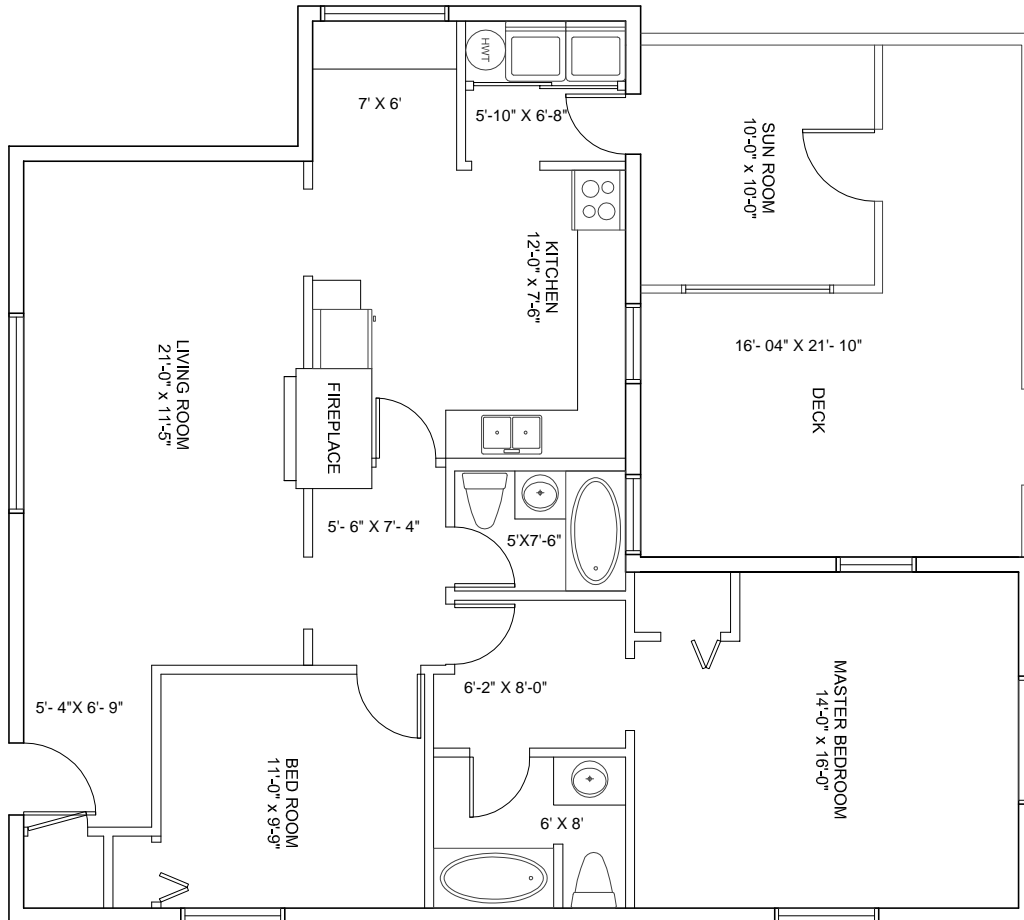

145 CREASE AVE.

MAIN 1024 SQ.FT

MEASUREMENTS MAY NOT BE 100% ACCURATE. IF CRITICAL, BUYER TO VERIFY.
ROOM SIZES ARE NOT USED TO CALCULATE AREA.
FLOOR PLANS ARE PROVIDED FOR CONVENIENCE ONLY.