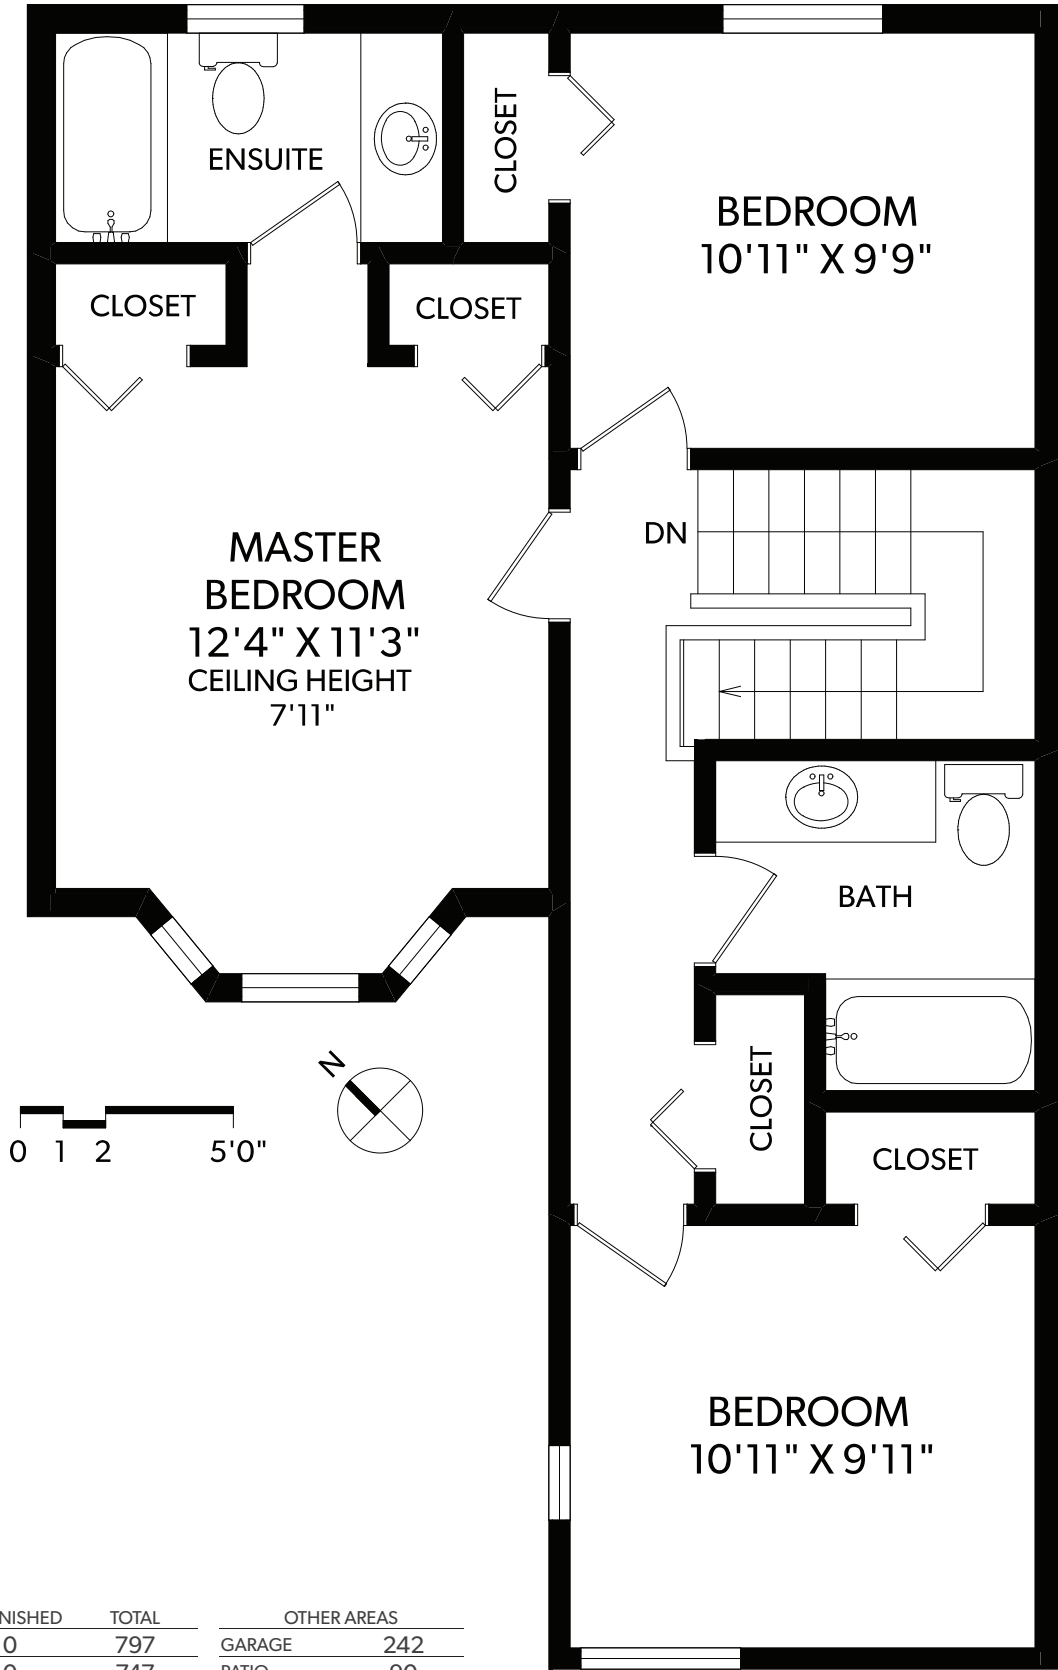

MAIN FLOOR

FLOOR	FINISHED	UNFINISHED	TOTAL	OTHER AREAS
MAIN	797	0	797	GARAGE 242
UPPER	747	0	747	PATIO 90
TOTAL	1544	0	1544	DECK 173

REAL FOTO 111-2721 JACKLIN ROAD
 DOCUMENT PREPARED FOR THE EXCLUSIVE USE OF
JOHN HIRCOCK

UPPER FLOOR

FLOOR	FINISHED	UNFINISHED	TOTAL	OTHER AREAS
MAIN	797	0	797	GARAGE 242
UPPER	747	0	747	PATIO 90
TOTAL	1544	0	1544	DECK 173

111-2721 JACKLIN ROAD

DOCUMENT PREPARED FOR THE EXCLUSIVE USE OF

JOHN HIRCOCK

250-388-6998
ORDERS@REALFOTO.CA

MEASURED 05/11/2017 BY MOIRA WHITE

All information furnished regarding this property is from sources deemed reliable but no warranty or representation is made to the accuracy thereof.