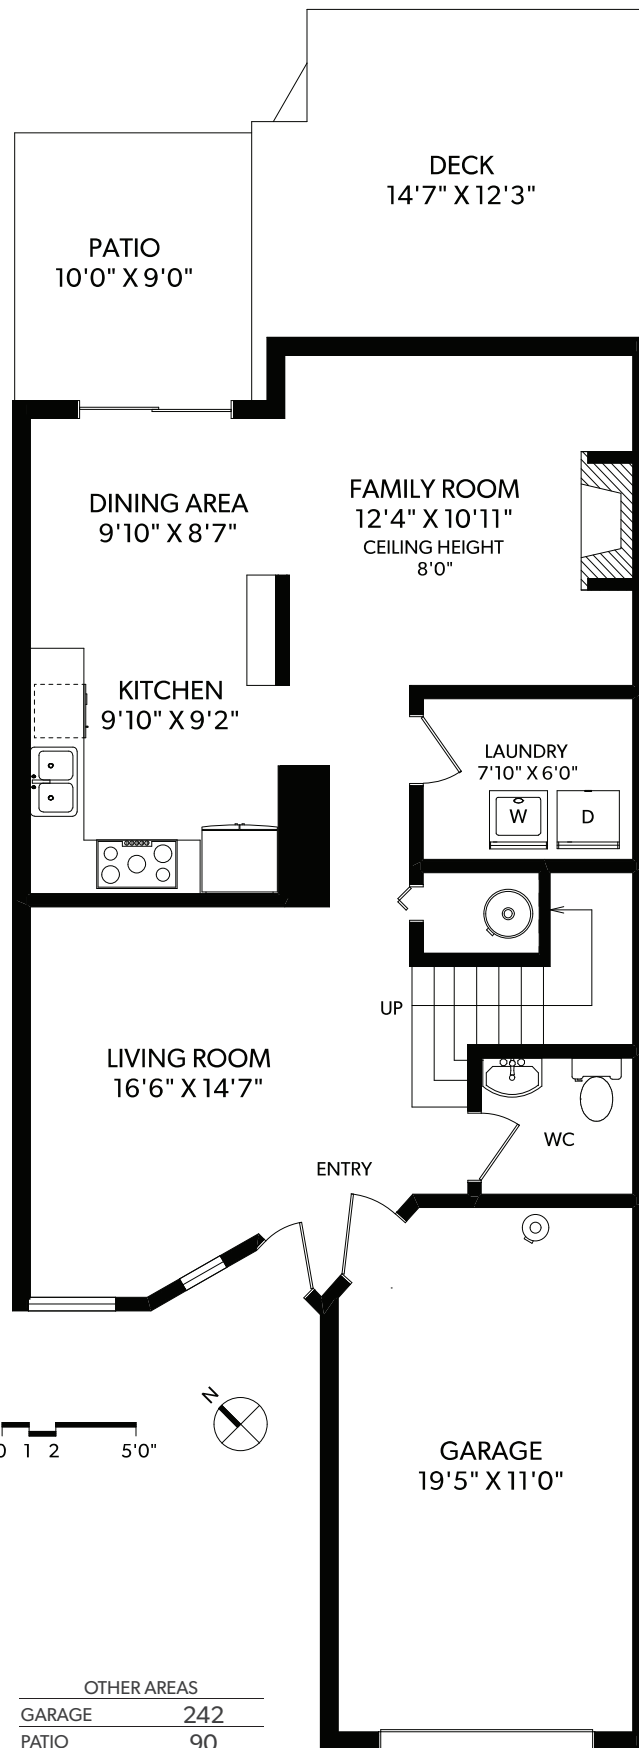

MAIN FLOOR

FLOOR	FINISHED	UNFINISHED	TOTAL	OTHER AREAS
MAIN	797	0	797	GARAGE 242
UPPER	747	0	747	PATIO 90
TOTAL	1544	0	1544	DECK 173

REAL FOTO 111-2721 JACKLIN ROAD
 DOCUMENT PREPARED FOR THE EXCLUSIVE USE OF
JOHN HIRCOCK

UPPER FLOOR

FLOOR	FINISHED	UNFINISHED	TOTAL	OTHER AREAS
MAIN	797	0	797	GARAGE 242
UPPER	747	0	747	PATIO 90
TOTAL	1544	0	1544	DECK 173

111-2721 JACKLIN ROAD

DOCUMENT PREPARED FOR THE EXCLUSIVE USE OF

JOHN HIRCOCK

250-388-6998
ORDERS@REALFOTO.CA

MEASURED 05/11/2017 BY MOIRA WHITE

All information furnished regarding this property is from sources deemed reliable but no warranty or representation is made to the accuracy thereof.