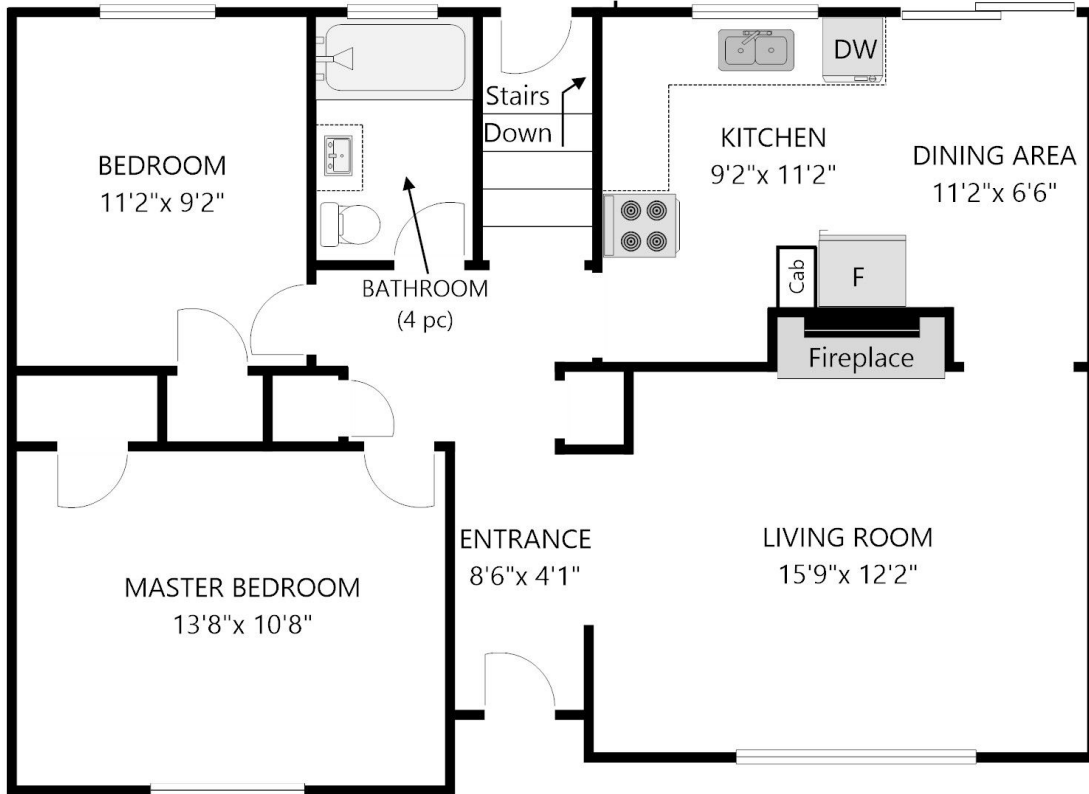

709 Daffodil Avenue

FLOOR	FINISHED	UNFINISHED	DECK	WRKSHP	TOTAL
MAIN	878	0	184	0	878
LOWER	693	121	562	164	814
TOTAL	1571	121	746	164	1692

CEILING: 8'0"

MAIN FLOOR

LOWER FLOOR

This floor plan was prepared for the exclusive use of the **Jane Logan** of Sutton West Coast Realty by BHK Property Promotions on 2017-04-09. All information furnished is from sources deemed reliable however no warranty or representation is made to the accuracy thereof. If important buyer to verify.