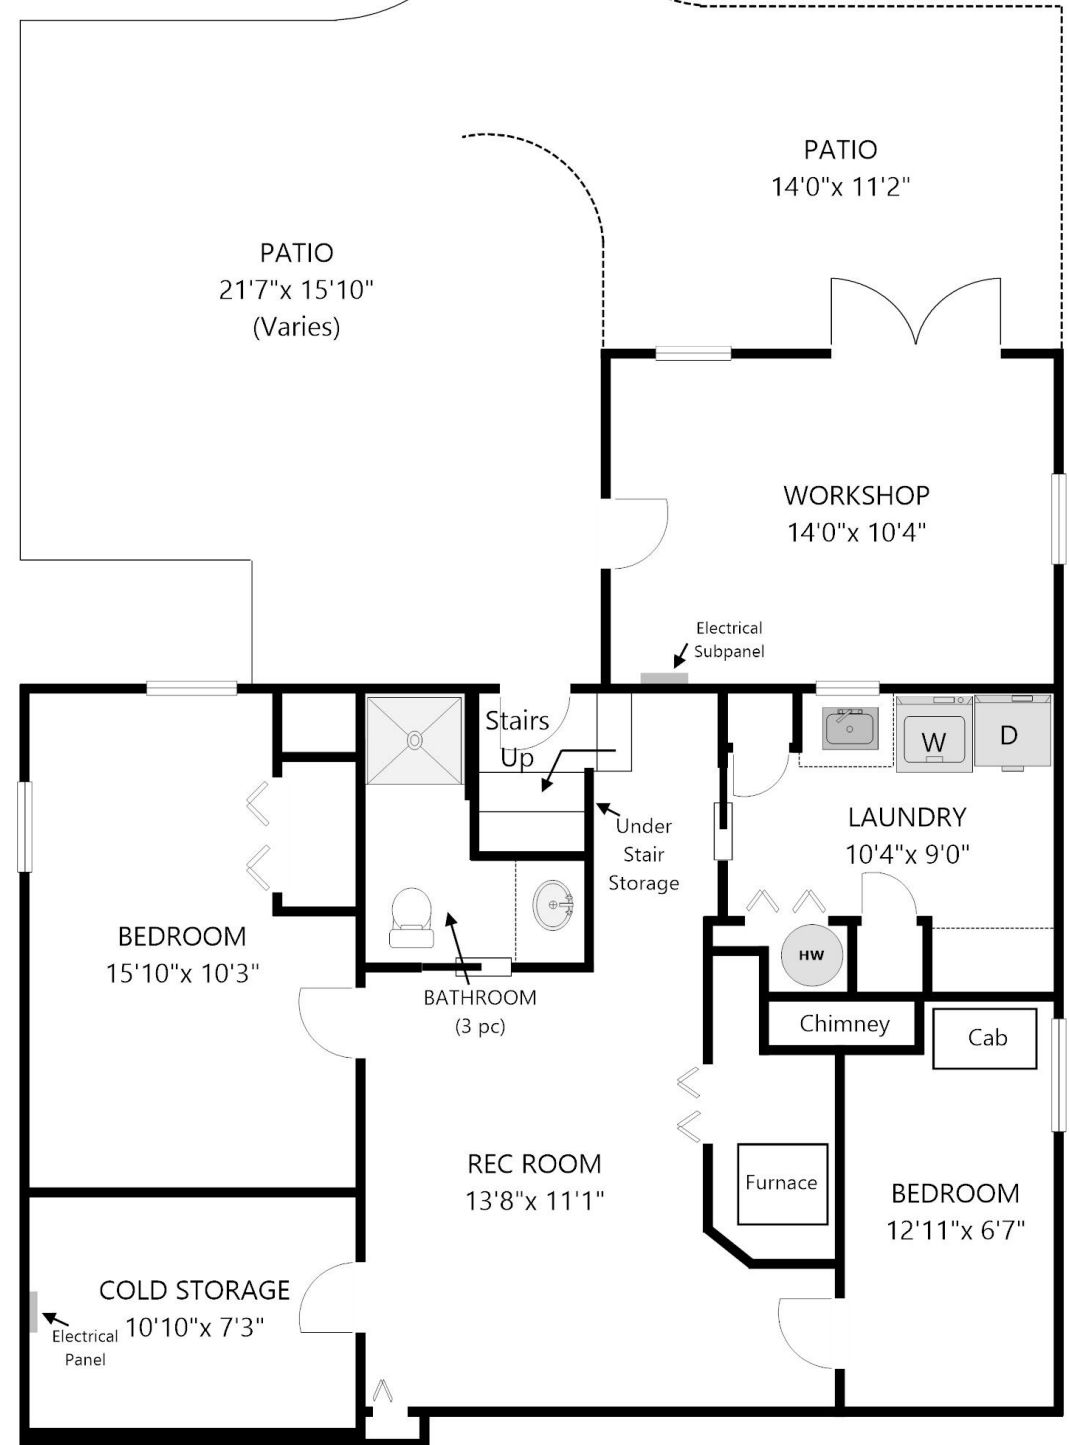

709 Daffodil Avenue

FLOOR	FINISHED	UNFINISHED	DECK	WRKSHP	TOTAL
MAIN	878	0	184	0	878
LOWER	693	121	562	164	814
TOTAL	1571	121	746	164	1692

CEILING: 8'0"

MAIN FLOOR

LOWER FLOOR

This floor plan was prepared for the exclusive use of the **Jane Logan** of Sutton West Coast Realty by BHK Property Promotions on 2017-04-09. All information furnished is from sources deemed reliable however no warranty or representation is made to the accuracy thereof. If important buyer to verify.