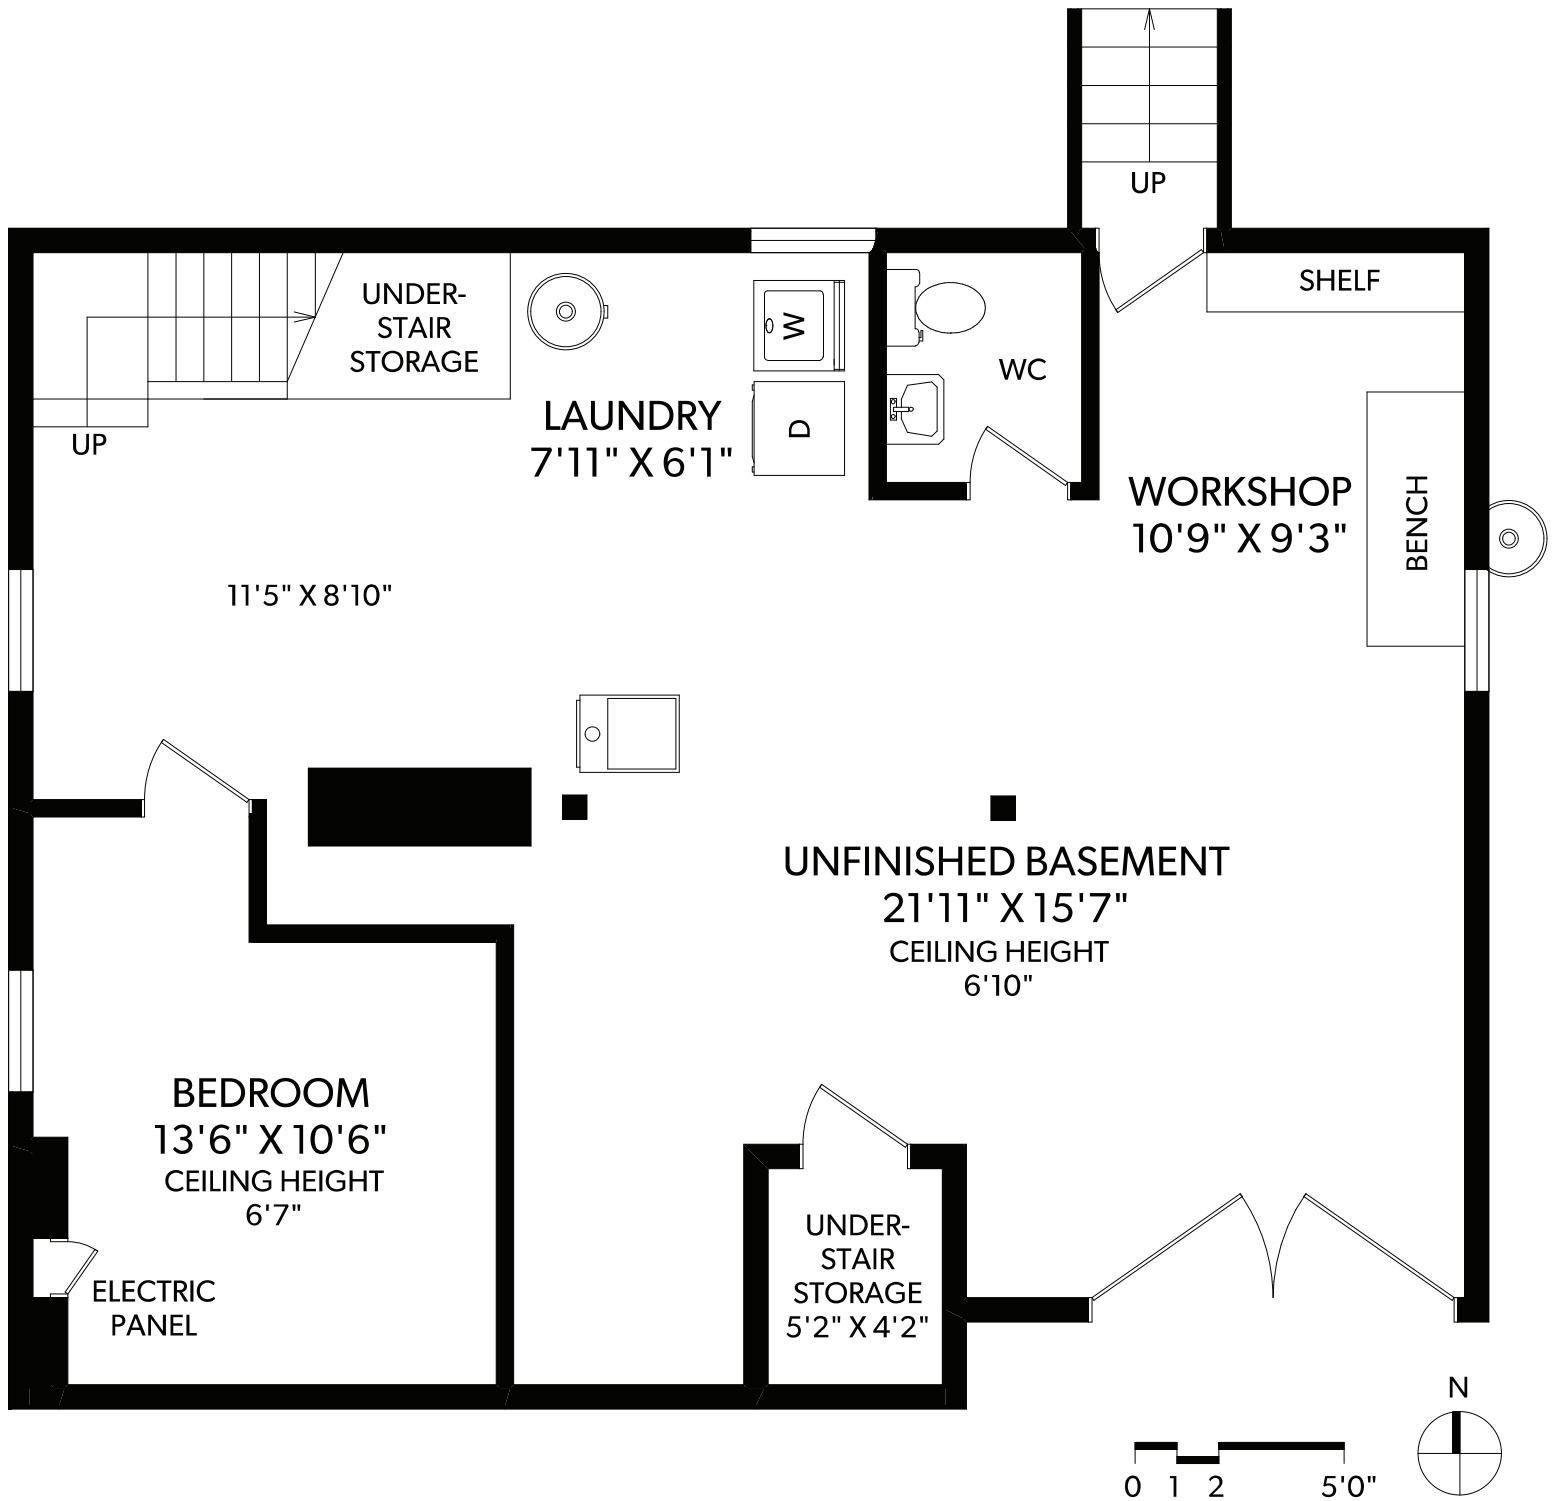

MAIN FLOOR

FLOOR	FINISHED	UNFINISHED	TOTAL	OTHER AREAS
MAIN	1166	0	1166	DECK 26
LOWER	194	780	974	
TOTAL	1360	780	2140	

REAL FOTO **2084 NEIL STREET**
DOCUMENT PREPARED FOR THE EXCLUSIVE USE OF
JANE LOGAN

250-388-6998
ORDERS@REALFOTO.CA MEASURED 07/09/2018 BY DAYTEN SHEFFAR

All information furnished regarding this property is from sources deemed reliable but no warranty or representation is made to the accuracy thereof.

LOWER FLOOR

FLOOR	FINISHED	UNFINISHED	TOTAL	OTHER AREAS
MAIN	1166	0	1166	DECK 26
LOWER	194	780	974	
TOTAL	1360	780	2140	

REAL FOTO 2084 NEIL STREET
 DOCUMENT PREPARED FOR THE EXCLUSIVE USE OF
JANE LOGAN