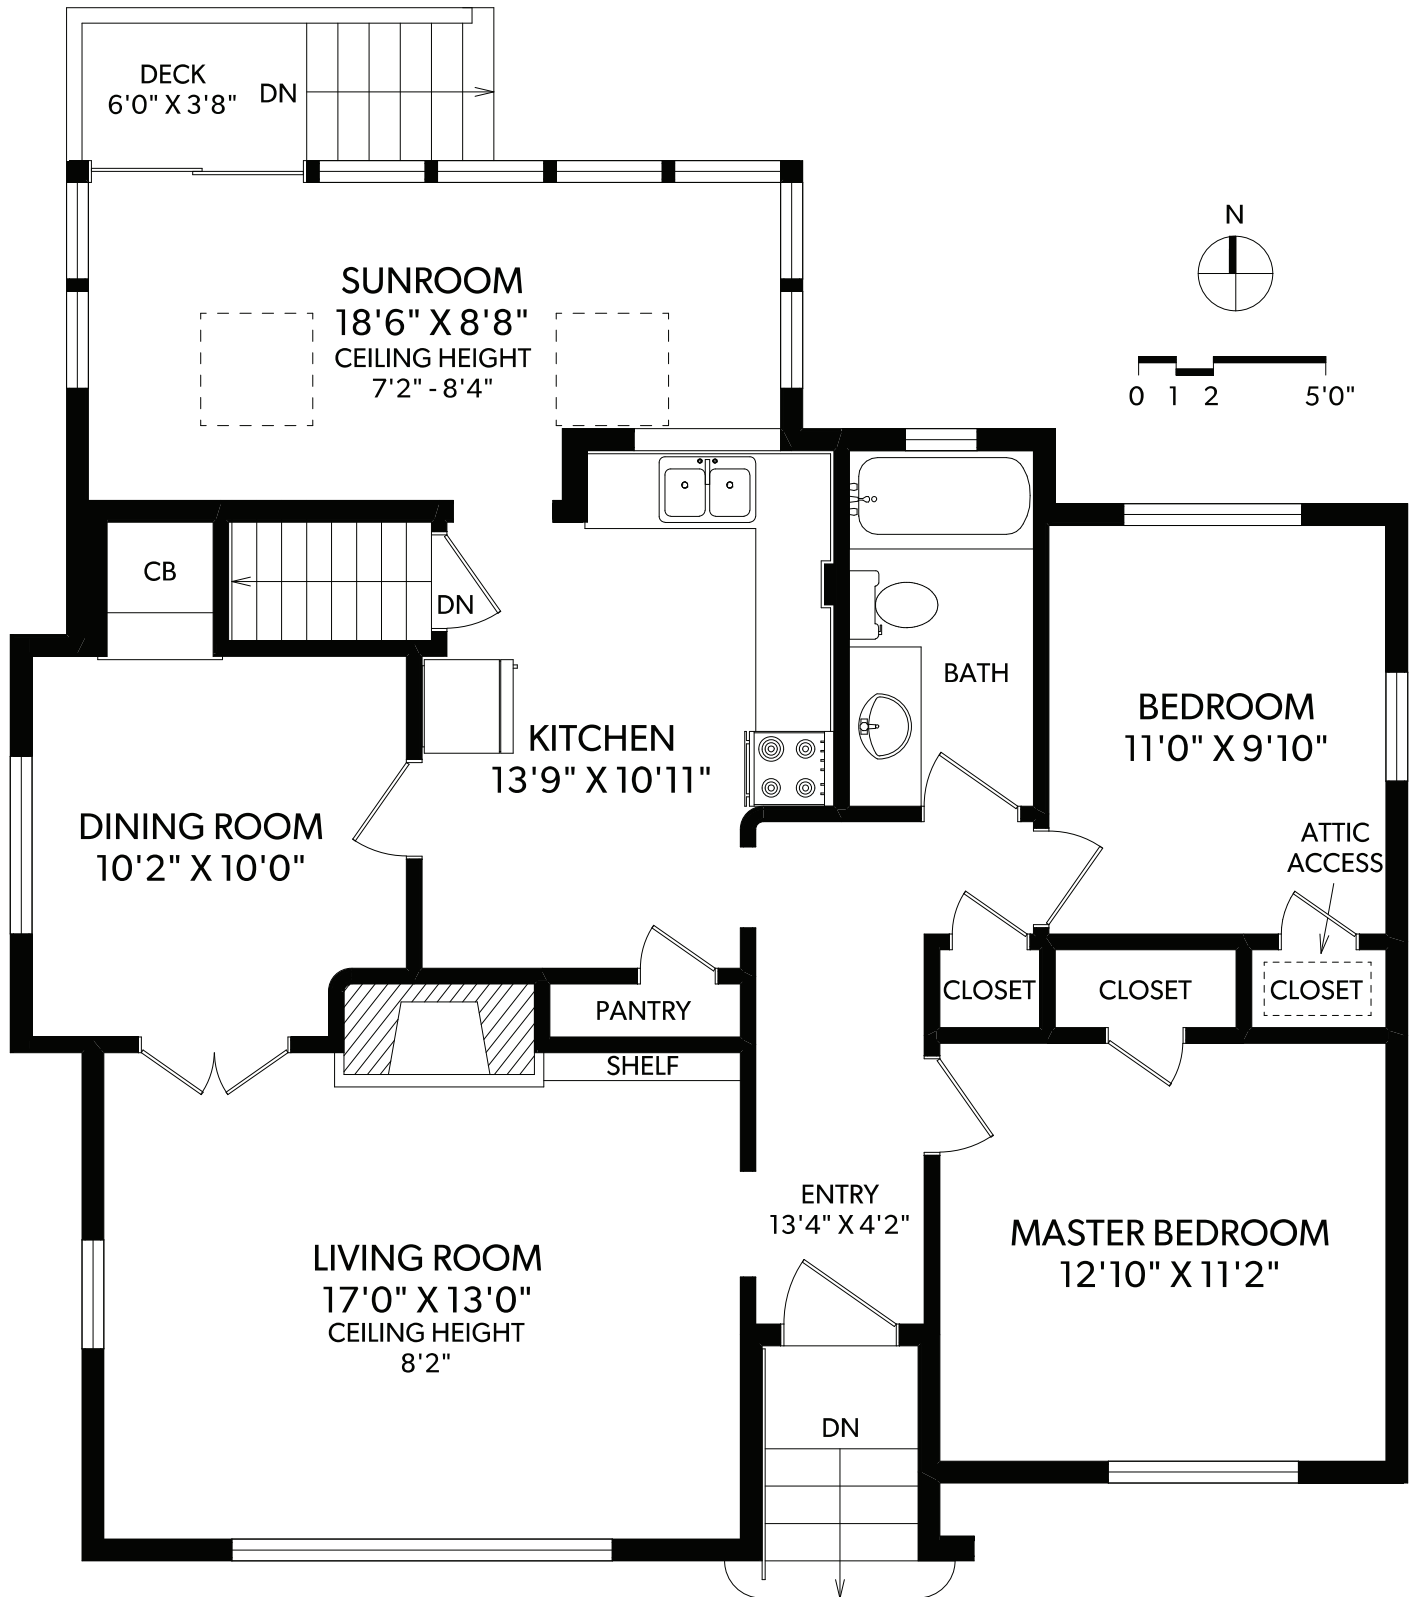

MAIN FLOOR

FLOOR	FINISHED	UNFINISHED	TOTAL	OTHER AREAS
MAIN	1166	0	1166	DECK 26
LOWER	194	780	974	
TOTAL	1360	780	2140	

REAL FOTO **2084 NEIL STREET**
DOCUMENT PREPARED FOR THE EXCLUSIVE USE OF
JANE LOGAN

250-388-6998
ORDERS@REALFOTO.CA MEASURED 07/09/2018 BY DAYTEN SHEFFAR

All information furnished regarding this property is from sources deemed reliable but no warranty or representation is made to the accuracy thereof.

LOWER FLOOR

FLOOR	FINISHED	UNFINISHED	TOTAL	OTHER AREAS
MAIN	1166	0	1166	DECK 26
LOWER	194	780	974	
TOTAL	1360	780	2140	

REAL FOTO 2084 NEIL STREET
 DOCUMENT PREPARED FOR THE EXCLUSIVE USE OF
JANE LOGAN