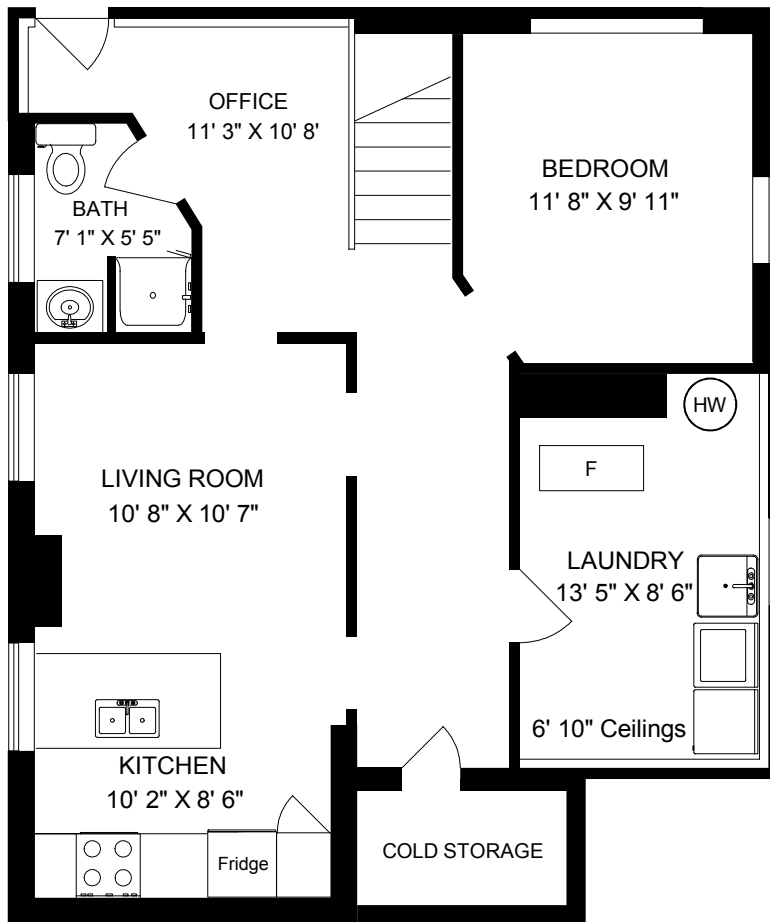

2528 ROSEBERRY AVENUE

LOWER
762 SQ. FT.

	FINISH SQ. FT.	UNFINISH SQ. FT.	TOTAL SQ. FT.
MAIN	762		762
LOWER	762		762
TOTAL	1524		1524
DECK		193	193

EXCLUSIVELY FOR GARY BAZUIK
OF PEMBERTON HOLMES

APRIL 13 2016

REF # 4766

Island Measure
250-818-8273
Victoria, B.C.

MEASUREMENTS MAY NOT BE 100% ACCURATE. IF CRITICAL, BUYER TO VERIFY.
ROOM SIZES ARE NOT USED TO CALCULATE AREA.
FLOOR PLANS ARE PROVIDED FOR CONVENIENCE ONLY.