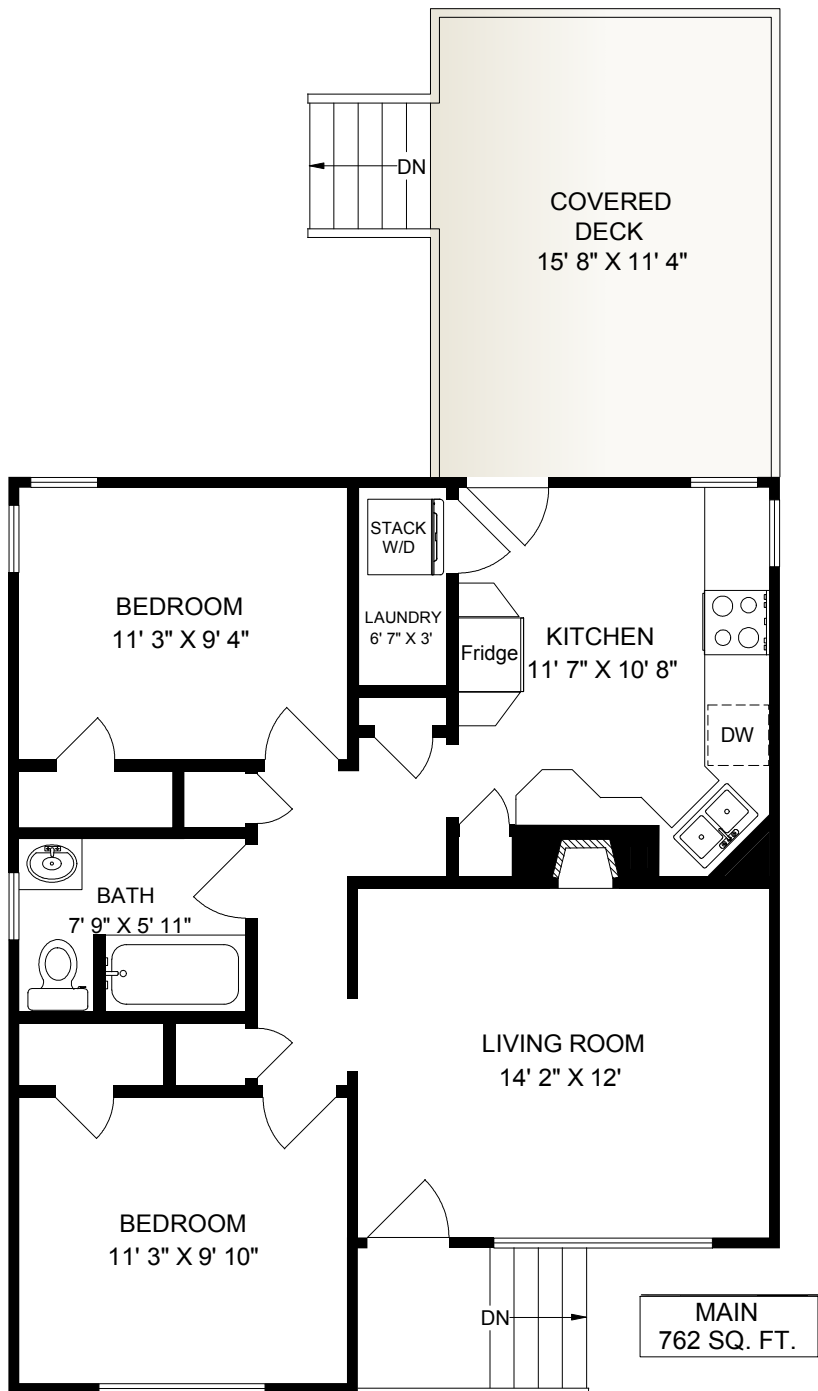

2528 ROSEBERRY AVENUE

LOWER
762 SQ. FT.

	FINISH SQ. FT.	UNFINISH SQ. FT.	TOTAL SQ. FT.
MAIN	762		762
LOWER	762		762
TOTAL	1524		1524
DECK		193	193

EXCLUSIVELY FOR GARY BAZUIK
OF PEMBERTON HOLMES

APRIL 13 2016

REF # 4766

Island Measure
250-818-8273
Victoria, B.C.

MEASUREMENTS MAY NOT BE 100% ACCURATE. IF CRITICAL, BUYER TO VERIFY.
ROOM SIZES ARE NOT USED TO CALCULATE AREA.
FLOOR PLANS ARE PROVIDED FOR CONVENIENCE ONLY.