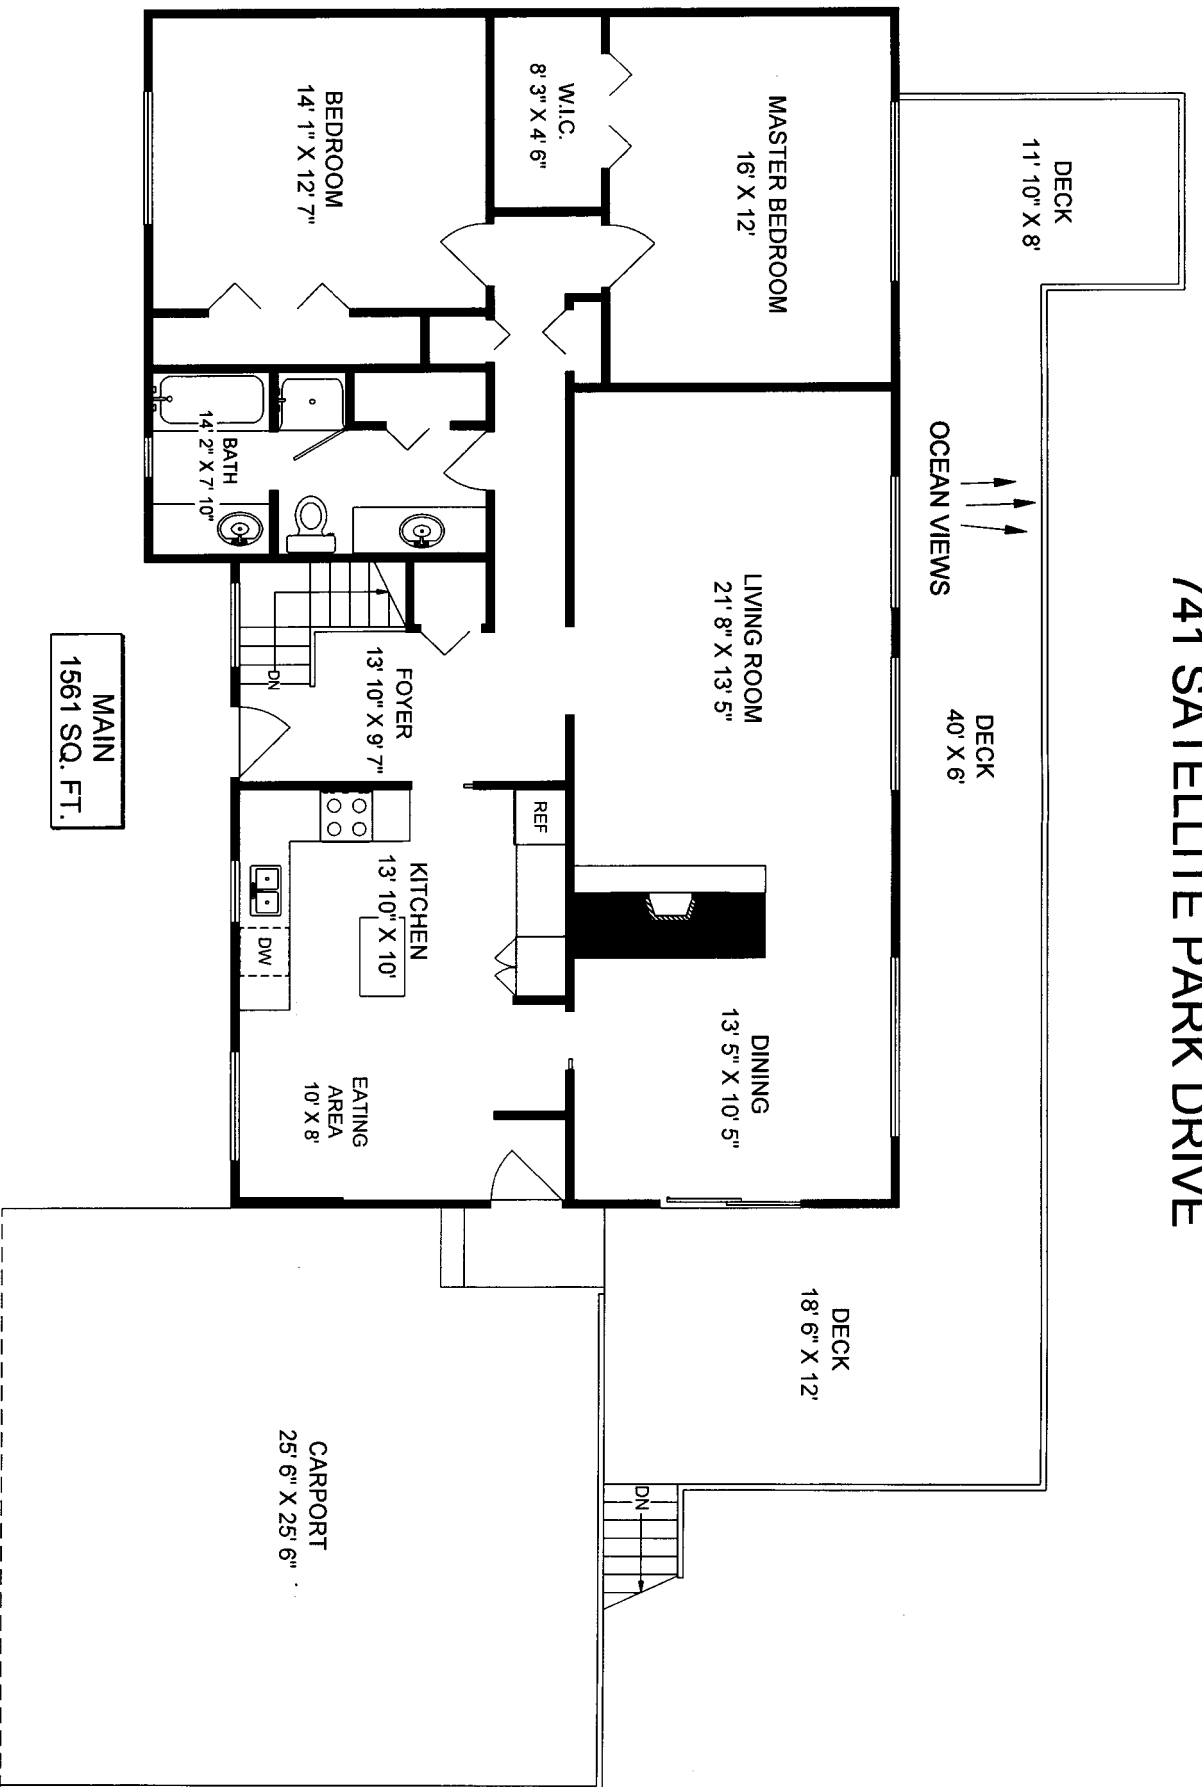

741 SATELLITE PARK DRIVE

	FINISH SQ. FT.	UNFINISH SQ. FT.	TOTAL SQ. FT.
MAIN	1561	267	1561
LOWER	1218	267	1485
TOTAL	2779	267	3046
DECKS		578	578
PATIO		416	416

EXCLUSIVELY FOR GARY BAZUK
OF PEMBERTON HOLMES

JULY 9 2015

Island Measure
Residential and Commercial Floor Plans

REF # 4596

250-418-4273

MEASUREMENTS MAY NOT BE 100% ACCURATE. IF CRITICAL, BUYER TO VERIFY. ROOM AREAS ARE NOT USED TO CALCULATE AREA ONLY. (ROOM) DIMENSIONS ARE INDICATED ON COMPARISON ONLY.

741 SATELLITE PARK DRIVE

LOWER
1485 SQ. FT.

0' scale: 5'

	FINISH SQ. FT.	UNFINISH SQ. FT.	TOTAL SQ. FT.
MAIN	1561		1561
LOWER	1218	267	1485
TOTAL	2779	267	3046
DECKS		578	578
PATIO		416	416

EXCLUSIVELY FOR GARY BAZUK
OF PEMBERTON HOLMES