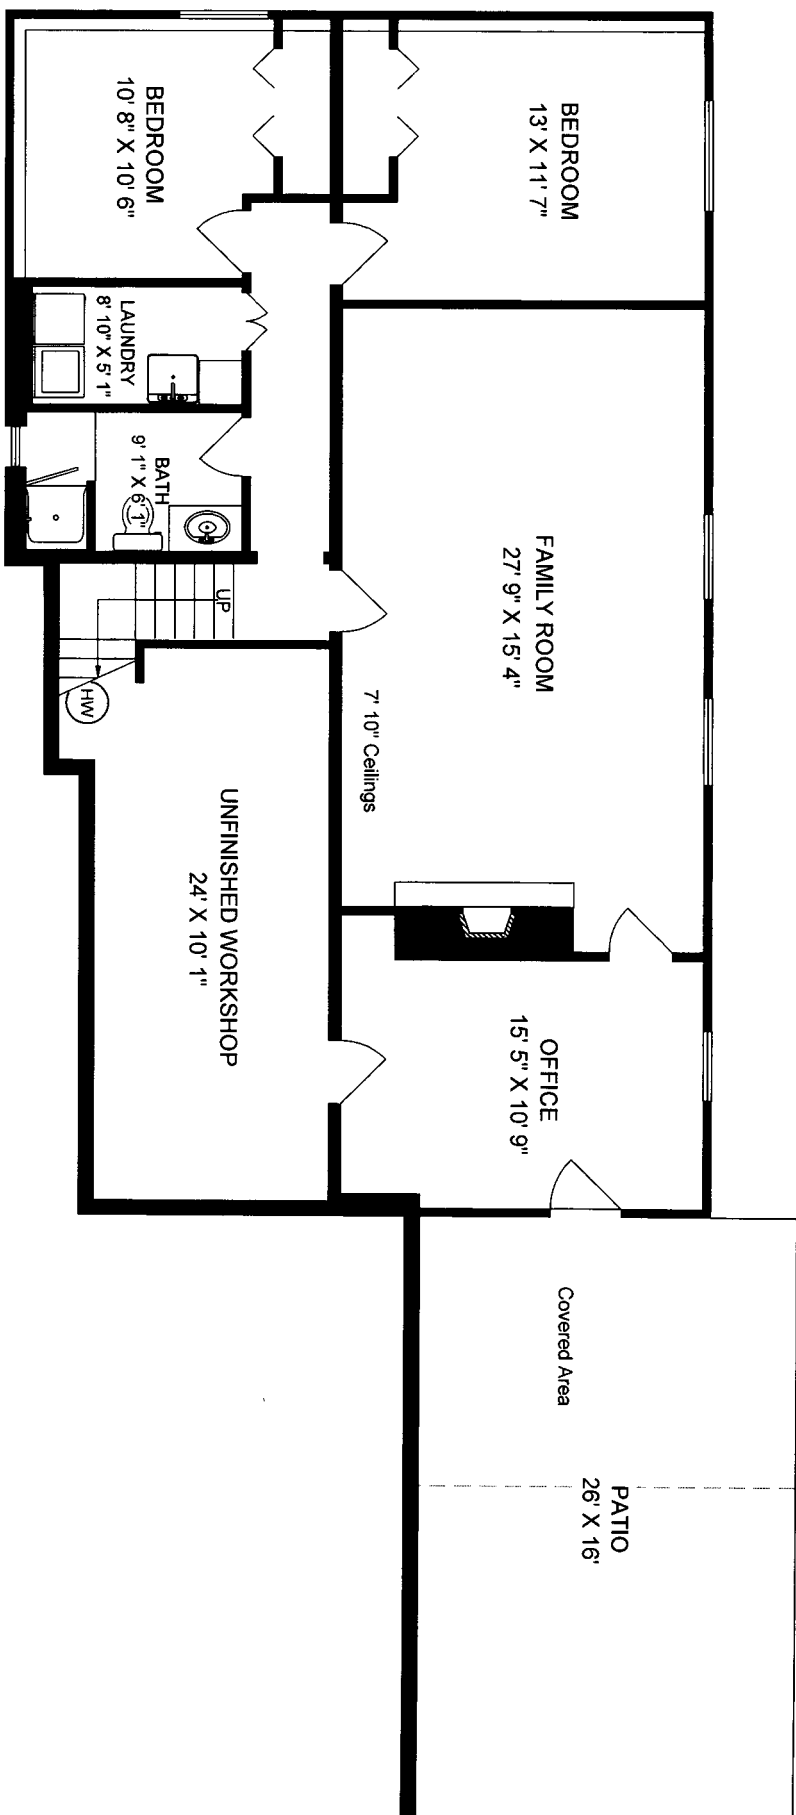

741 SATELLITE PARK DRIVE

	FINISH SQ. FT.	UNFINISH SQ. FT.	TOTAL SQ. FT.
MAIN	1561	267	1561
LOWER	1218	267	1485
TOTAL	2779	267	3046
DECKS		578	578
PATIO		416	416

EXCLUSIVELY FOR GARY BAZUK
OF PEMBERTON HOLMES

JULY 9 2015

Island Measure
Residential and Commercial Floor Plans

REF # 4596

250-418-4273

MEASUREMENTS MAY NOT BE 100% ACCURATE. IF CRITICAL, BUYER TO VERIFY. ROOM AREAS ARE NOT USED TO CALCULATE AREA ONLY. (ROOM) DIMENSIONS ARE INDICATED ON COMPARISON ONLY.

741 SATELLITE PARK DRIVE

LOWER
1485 SQ. FT.

0' scale: 5'

	FINISH SQ. FT.	UNFINISH SQ. FT.	TOTAL SQ. FT.
MAIN	1561		1561
LOWER	1218	267	1485
TOTAL	2779	267	3046
DECKS		578	578
PATIO		416	416

EXCLUSIVELY FOR GARY BAZUK
OF PEMBERTON HOLMES

JULY 9 2015

REF # 4986

250-418-8273

Island Measure
Residential and Commercial Floor Plans

MEASUREMENTS MAY VARY BY 1/8" FROM ASSUMED. * CRITICAL BUYER TO VERIFY. * ROOM DIMENSIONS NOT USED TO CALCULATE AREA. AREA CALCULATED FROM EXTERIOR FINISHES ONLY.