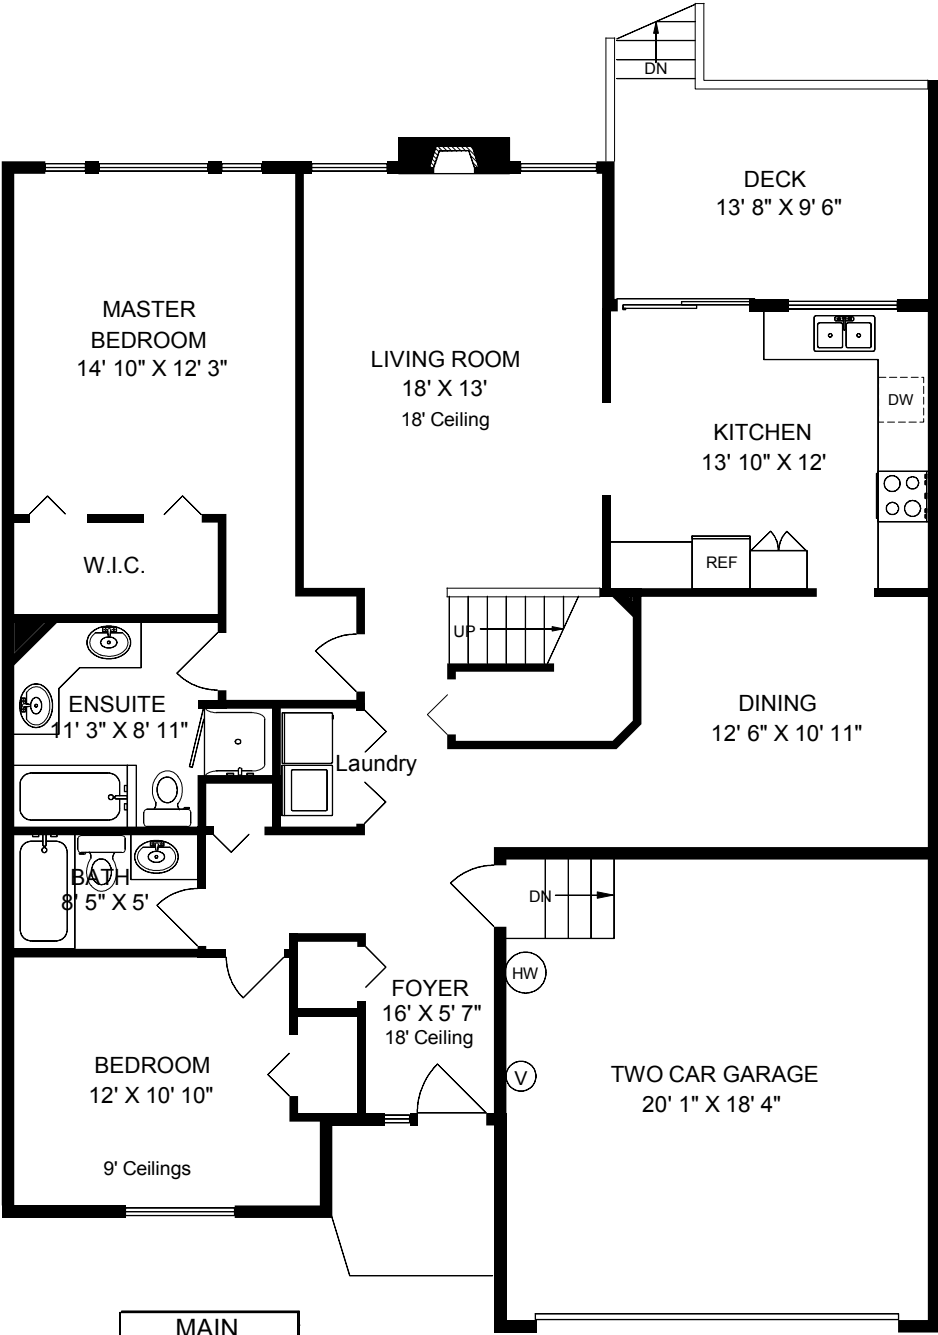

2-912 BRULETTE PLACE

MAIN
1473 SQ. FT.

0' scale: 5'

UPPER
664 SQ. FT.

	FINISH SQ. FT.	UNFINISH SQ. FT.	TOTAL SQ. FT.
MAIN	1473		1473
UPPER	664		664
TOTAL	2137		2137
GARAGE		394	394
DECK		130	130

EXCLUSIVELY FOR GARY BAZUIK
OF PEMBERTON HOLMES

JULY 7 2014

REF # 4337

250-818-8273

Island Measure
Victoria, B.C.

MEASUREMENTS MAY NOT BE 100% ACCURATE. IF CRITICAL, BUYER TO VERIFY.
ROOM SIZES ARE NOT USED TO CALCULATE AREA.
FLOOR PLANS ARE PROVIDED FOR CONVENIENCE ONLY.