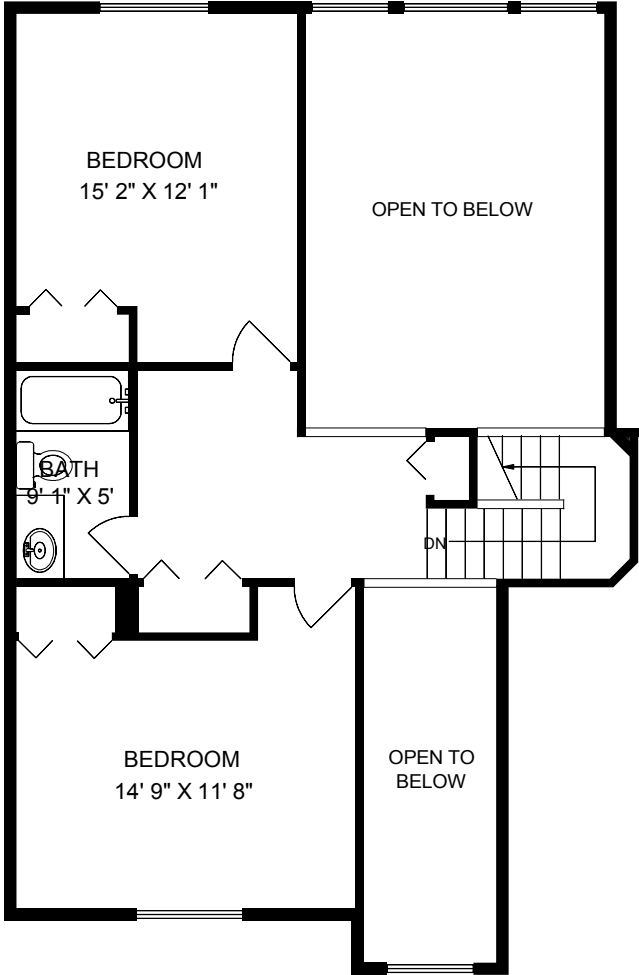

2-912 BRULETTE PLACE

MAIN
1473 SQ. FT.

0' scale: 5'

UPPER
664 SQ. FT.

	FINISH SQ. FT.	UNFINISH SQ. FT.	TOTAL SQ. FT.
MAIN	1473		1473
UPPER	664		664
TOTAL	2137		2137
GARAGE		394	394
DECK		130	130

EXCLUSIVELY FOR GARY BAZUIK
OF PEMBERTON HOLMES

JULY 7 2014

REF # 4337

250-818-8273

Island Measure
Victoria, B.C.

MEASUREMENTS MAY NOT BE 100% ACCURATE. IF CRITICAL, BUYER TO VERIFY.
ROOM SIZES ARE NOT USED TO CALCULATE AREA.
FLOOR PLANS ARE PROVIDED FOR CONVENIENCE ONLY.