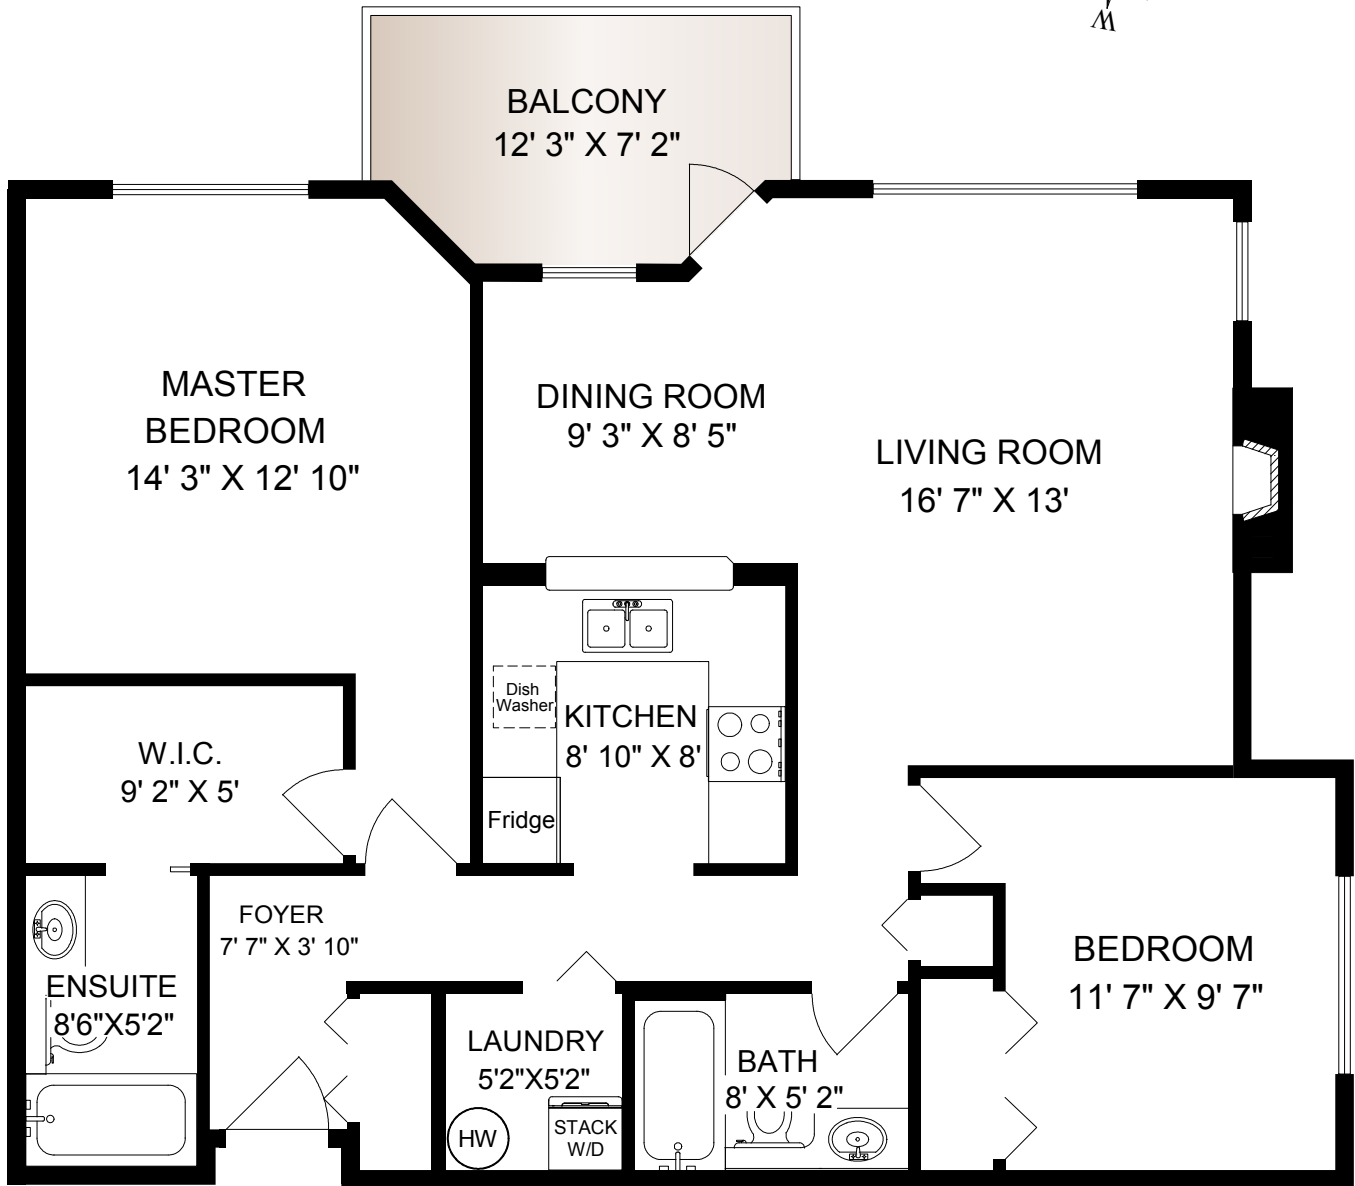

407-951 TOPAZ AVENUE

MAIN
1086 SQ. FT.

	FINISH SQ. FT.	UNFINISH SQ. FT.	TOTAL SQ. FT.
MAIN	1086		1086
TOTAL	1086		1086
PATIO		81	81

EXCLUSIVELY FOR GARY BAZUIK
OF PEMBERTON HOLMES

OCT 8 2017

REF # 5186

Island Measure
Residential and Commercial Floor Plans
250-818-8273
islandmeasure.com

MEASUREMENTS MAY NOT BE 100% ACCURATE. IF CRITICAL, BUYER TO VERIFY.
ROOM SIZES ARE NOT USED TO CALCULATE AREA.
FLOOR PLANS ARE PROVIDED FOR CONVENIENCE ONLY.