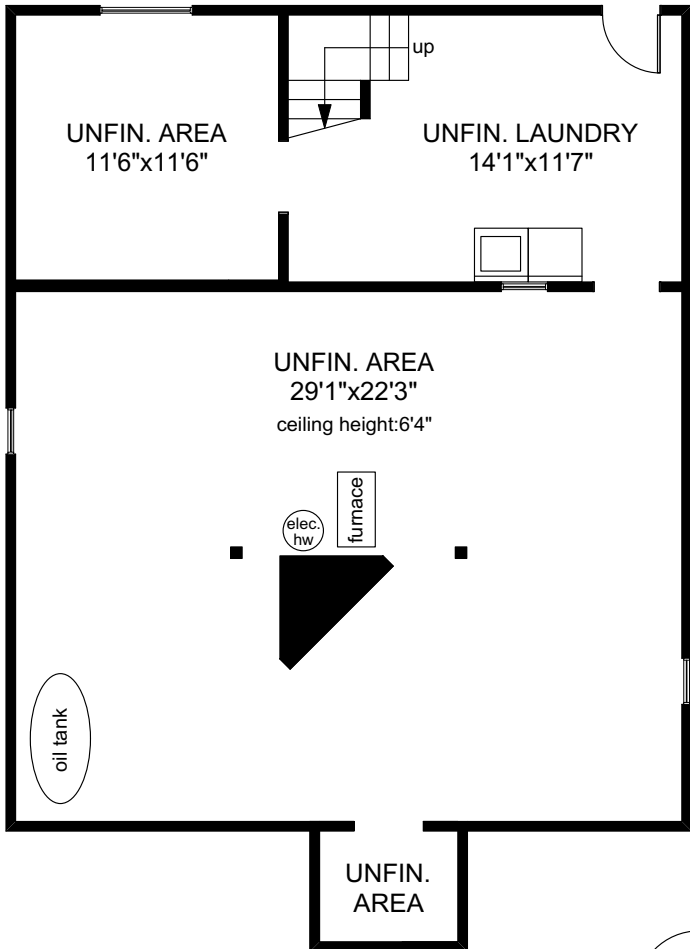

# 892 LAMPSON STREET

MAIN FLOOR  
1264 SQ.FT

LOWER FLOOR  
1101 SQ.FT

	FINISHED SQ. FT.	UNFINISHED SQ. FT.	TOTAL SQ. FT.
MAIN	1264	0	1264
LOWER	0	1101	1101
TOTAL	1264	1101	2365
DECK	0	73	73

PREPARED FOR THE EXCLUSIVE USE OF  
DAVE PHILPS OF DFH REAL ESTATE

MEASURED ON: 06/08/18  
DRAWING FILE: 15687

**Tafe Measure** VICTORIA, B.C.  
Ph. 883.8894  
www.tafemeasure.com