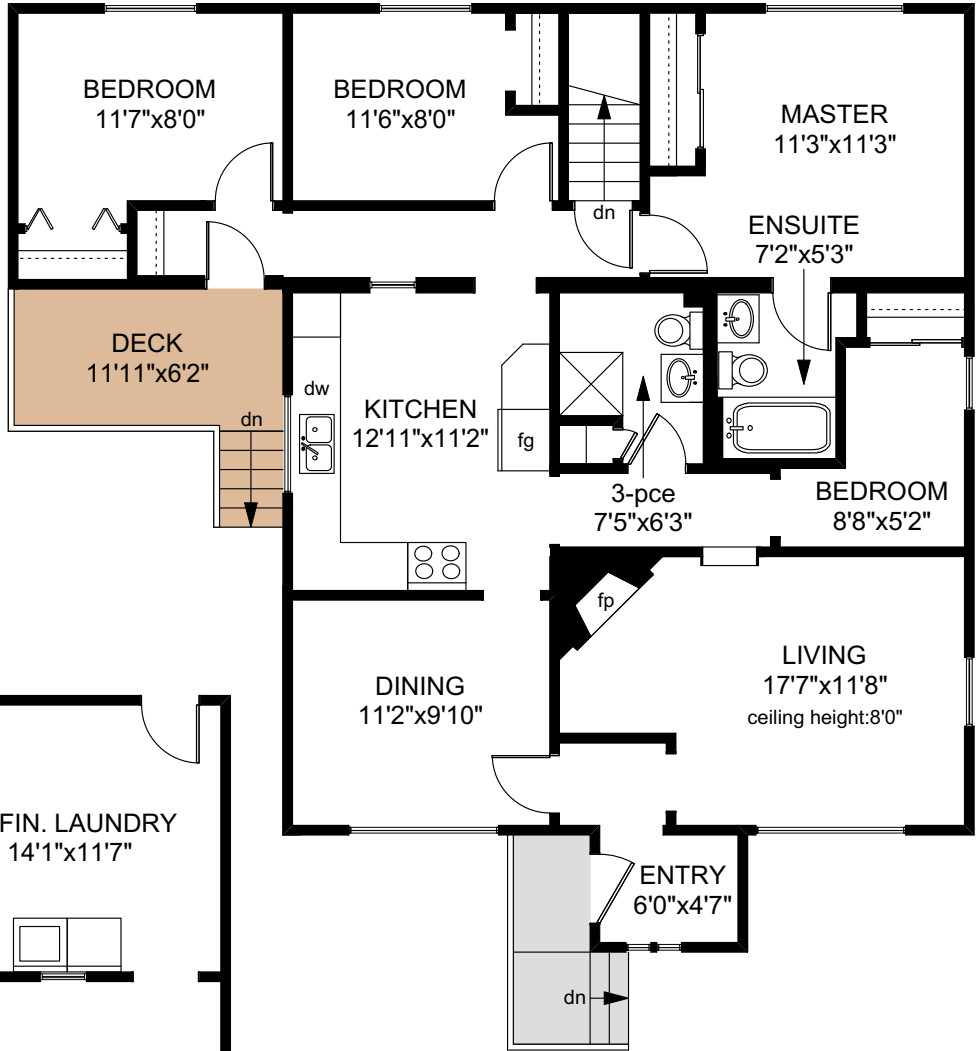

# 892 LAMPSON STREET

MAIN FLOOR  
1264 SQ.FT

LOWER FLOOR  
1101 SQ.FT

	FINISHED SQ. FT.	UNFINISHED SQ. FT.	TOTAL SQ. FT.
MAIN	1264	0	1264
LOWER	0	1101	1101
TOTAL	1264	1101	2365
DECK	0	73	73

PREPARED FOR THE EXCLUSIVE USE OF  
DAVE PHILPS OF DFH REAL ESTATE

MEASURED ON: 06/08/18  
DRAWING FILE: 15687

**Tafe Measure** VICTORIA, B.C.  
Ph. 883.8894  
www.tafemeasure.com