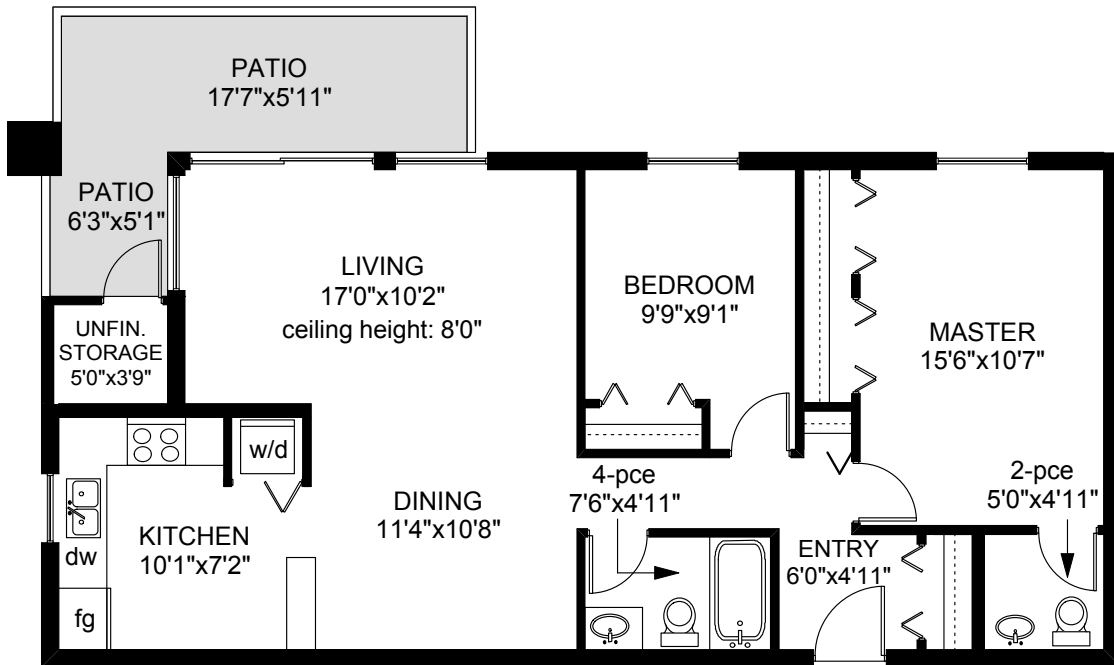

401-1034 JOHNSON STREET

UNIT 401
950 SQ.FT

	FINISHED SQ. FT.	UNFINISHED SQ. FT.	TOTAL SQ. FT.
UNIT 401	950	26	950
TOTAL	950	26	950
DECK	0	156	156

PREPARED FOR THE EXCLUSIVE USE OF
DAVE PHILIPS OF DFH REAL ESTATE

MEASURED ON: 09/13/11
DRAWING FILE: 09703

Taf Measure VICTORIA, B.C.
Ph. 883.8894
www.tafmeasure.com