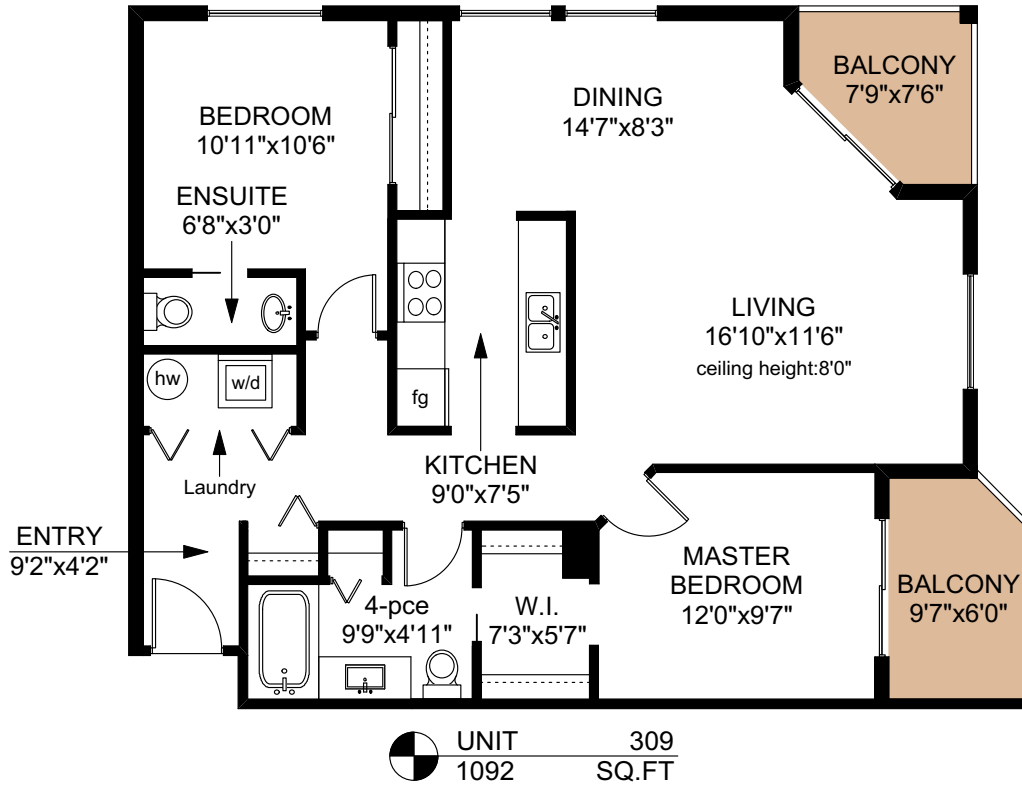

309 - 1694 CEDAR HILL CROSS ROAD

	FINISHED SQ. FT.	UNFINISHED SQ. FT.	TOTAL SQ. FT.
UNIT 309	1092	0	1092
TOTAL	1092	0	1092
BALCONIES	0	109	109

PREPARED FOR THE EXCLUSIVE USE OF
DAVE PHILPS OF DFH REAL ESTATE