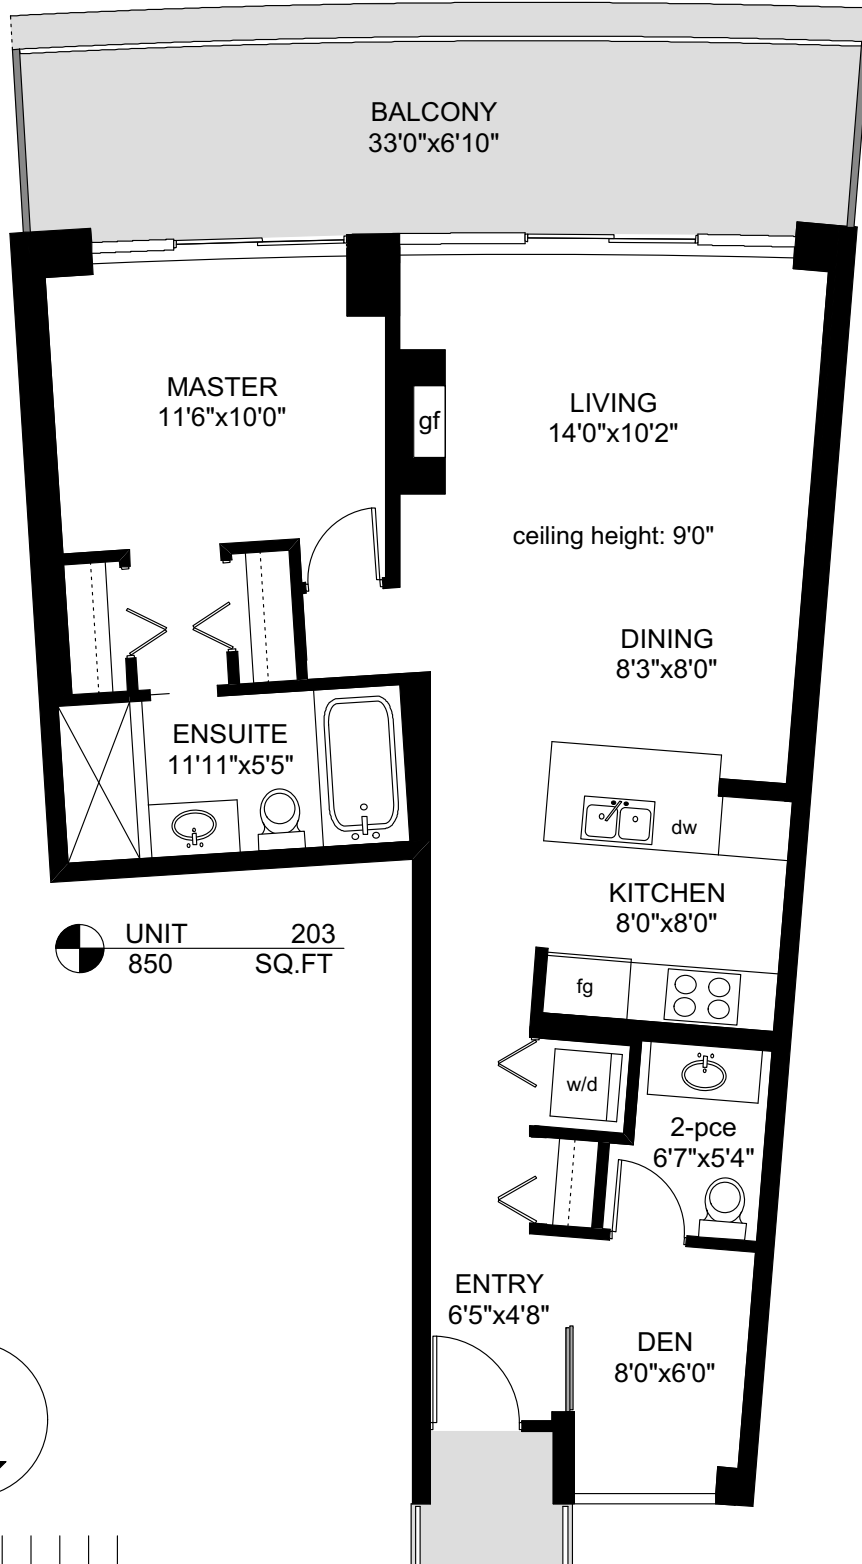

# 203 - 68 SONGHEES ROAD

UNIT 203  
850 SQ.FT

|          | FINISHED<br>SQ. FT. | UNFINISHED<br>SQ. FT. | TOTAL<br>SQ. FT. |
|----------|---------------------|-----------------------|------------------|
| UNIT 203 | 850                 | 0                     | 850              |
| TOTAL    | 850                 | 0                     | 850              |
| BALCONY  | 0                   | 212                   | 212              |

PREPARED FOR THE EXCLUSIVE USE OF  
DAVE PHILIPS OF DFH REAL ESTATE

MEASURED ON: 06/08/18  
DRAWING FILE: 15686

**Tafe** Measure VICTORIA, B.C.  
Ph. 883.8894  
www.tafemeasure.com