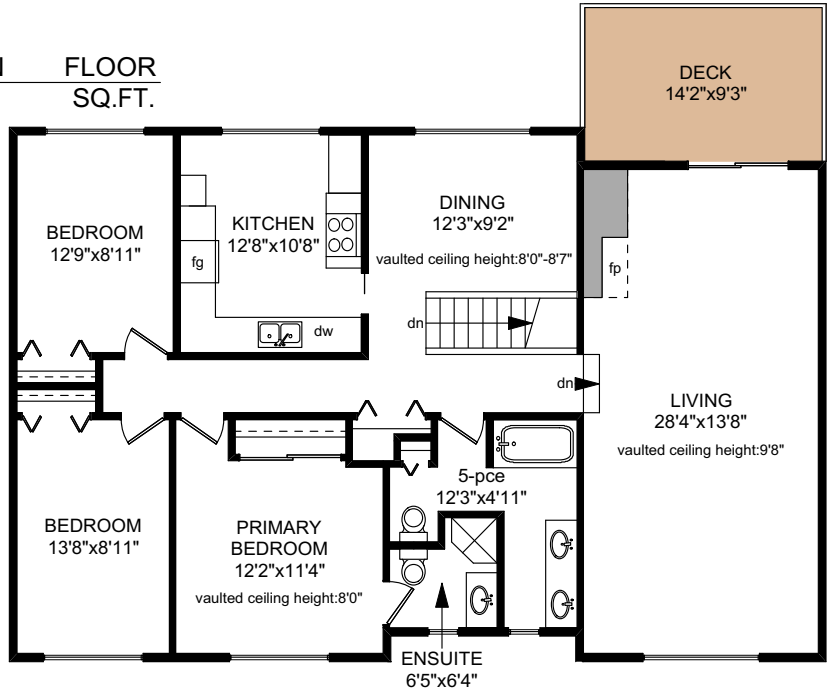

1461 MERRITT PLACE

MAIN FLOOR
1454 SQ.FT.

LOWER FLOOR
1482 SQ.FT.
(ground level)

NOTE: The room name labels/sizes are for viewing reference only. They are not to be used for calculating total square footage.

	FINISHED SQ. FT.	UNFINISHED SQ. FT.	TOTAL SQ. FT.
MAIN	1454	0	1454
LOWER	1460	22	1482
TOTAL	2914	22	2936
GARAGE	0	452	452
DECK	0	131	131
PATIO	0	960	960

PREPARED FOR THE EXCLUSIVE USE OF
DAVE PHILPS OF DFH REAL ESTATE