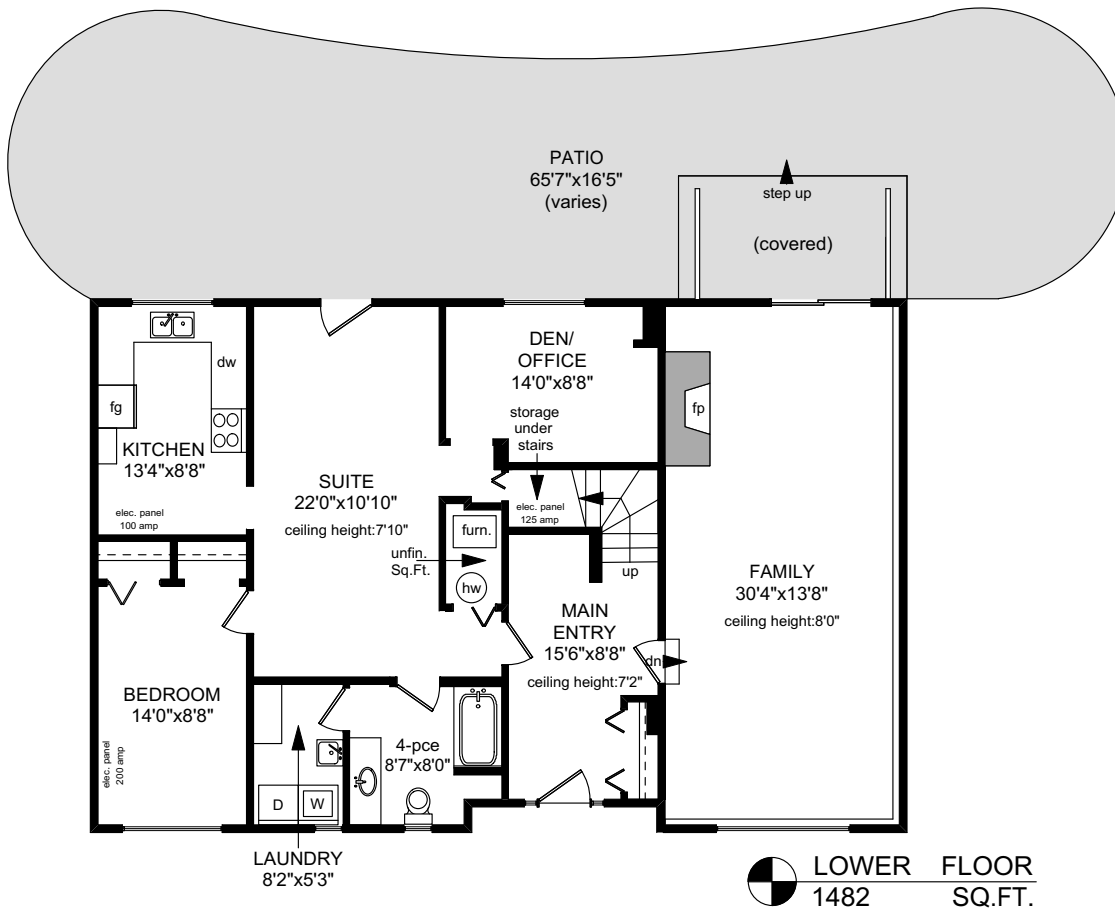

1461 MERRITT PLACE

MAIN FLOOR
1454 SQ.FT.

LOWER FLOOR
1482 SQ.FT.
(ground level)

NOTE: The room name labels/sizes are for viewing reference only. They are not to be used for calculating total square footage.

	FINISHED SQ. FT.	UNFINISHED SQ. FT.	TOTAL SQ. FT.
MAIN	1454	0	1454
LOWER	1460	22	1482
TOTAL	2914	22	2936
GARAGE	0	452	452
DECK	0	131	131
PATIO	0	960	960

PREPARED FOR THE EXCLUSIVE USE OF
DAVE PHILPS OF DFH REAL ESTATE