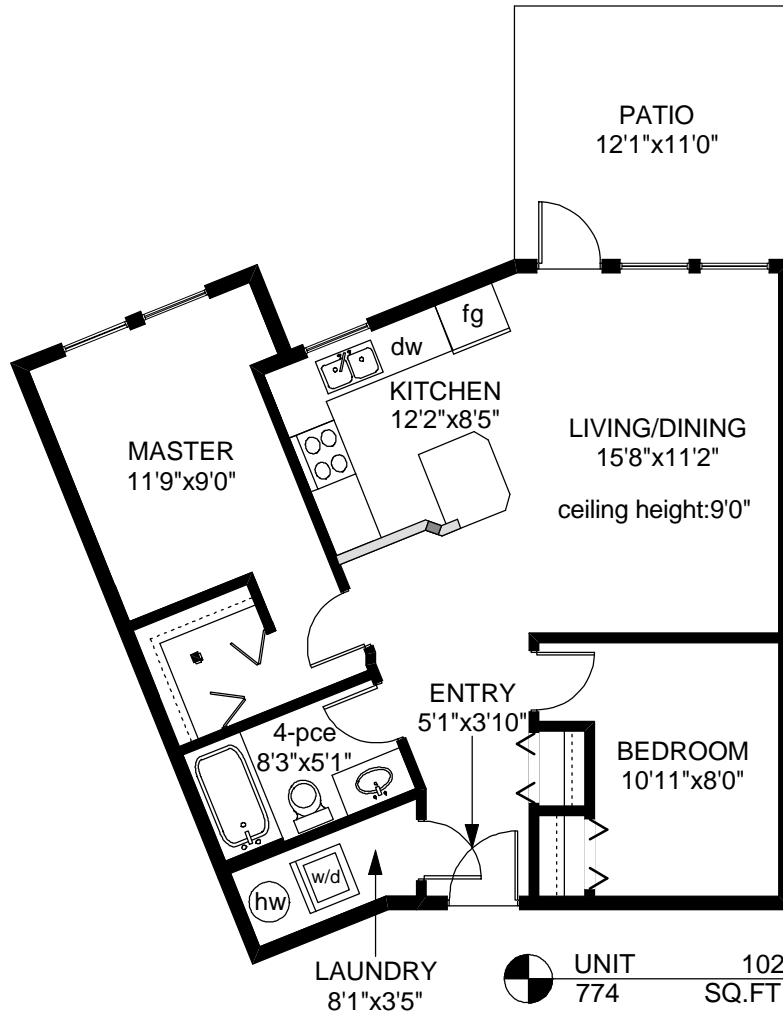

# 102-3915 CAREY ROAD

	FINISHED SQ. FT.	UNFINISHED SQ. FT.	TOTAL SQ. FT.
UNIT 102	774	0	774
<b>TOTAL</b>	<b>774</b>	<b>0</b>	<b>774</b>
PATIO	0	133	133

PREPARED FOR THE EXCLUSIVE USE OF  
DAVE PHILPS OF DFH REAL ESTATE

MEASURED ON: 01/21/10  
DRAWING FILE: 07871

**Taf**measure VICTORIA, B.C.  
Ph. 883.8894  
www.tafmeasure.com