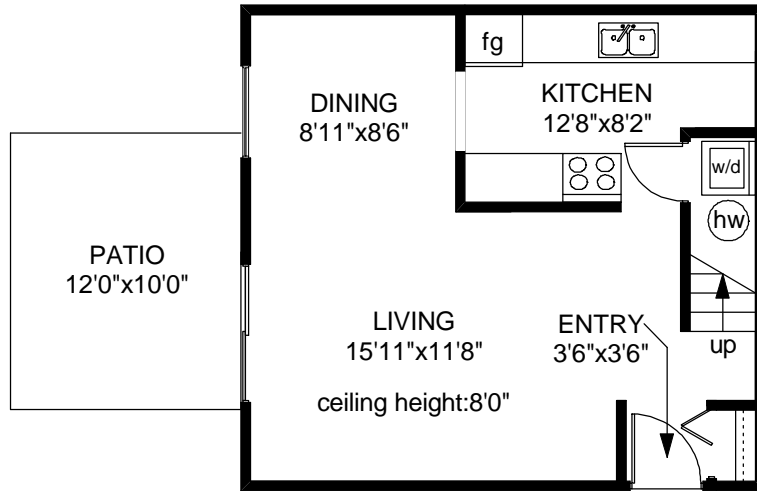

117 - 724 SEA TERRACE

MAIN FLOOR
462 SQ.FT

UPPER FLOOR
462 SQ.FT

	FINISHED SQ. FT.	UNFINISHED SQ. FT.	TOTAL SQ. FT.
MAIN	462	0	462
UPPER	462	0	462
TOTAL	924	0	924
PATIO	0	120	120

PREPARED FOR THE EXCLUSIVE USE OF
APRIL PRINZ OF RE/MAX CAMOSUN

MEASURED ON: 04/26/10
DRAWING FILE: 08261

Tafe Measure VICTORIA, B.C.
Ph. 883.8894
www.tafemeasure.com