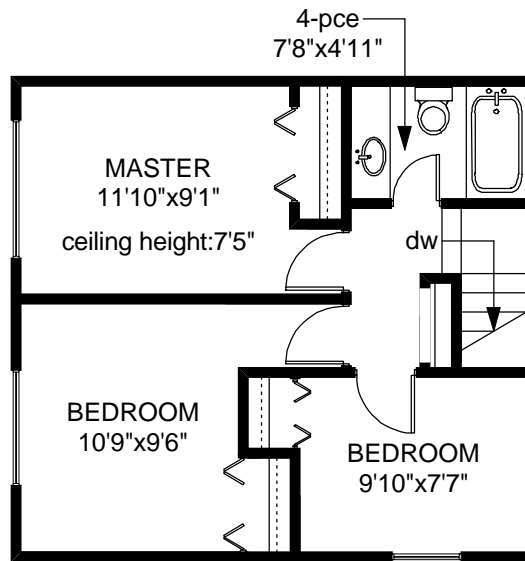

117 - 724 SEA TERRACE

MAIN FLOOR
462 SQ.FT

UPPER FLOOR
462 SQ.FT

	FINISHED SQ. FT.	UNFINISHED SQ. FT.	TOTAL SQ. FT.
MAIN	462	0	462
UPPER	462	0	462
TOTAL	924	0	924
PATIO	0	120	120

PREPARED FOR THE EXCLUSIVE USE OF
APRIL PRINZ OF RE/MAX CAMOSUN

MEASURED ON: 04/26/10
DRAWING FILE: 08261

Tafe Measure VICTORIA, B.C.
Ph. 883.8894
www.tafemeasure.com