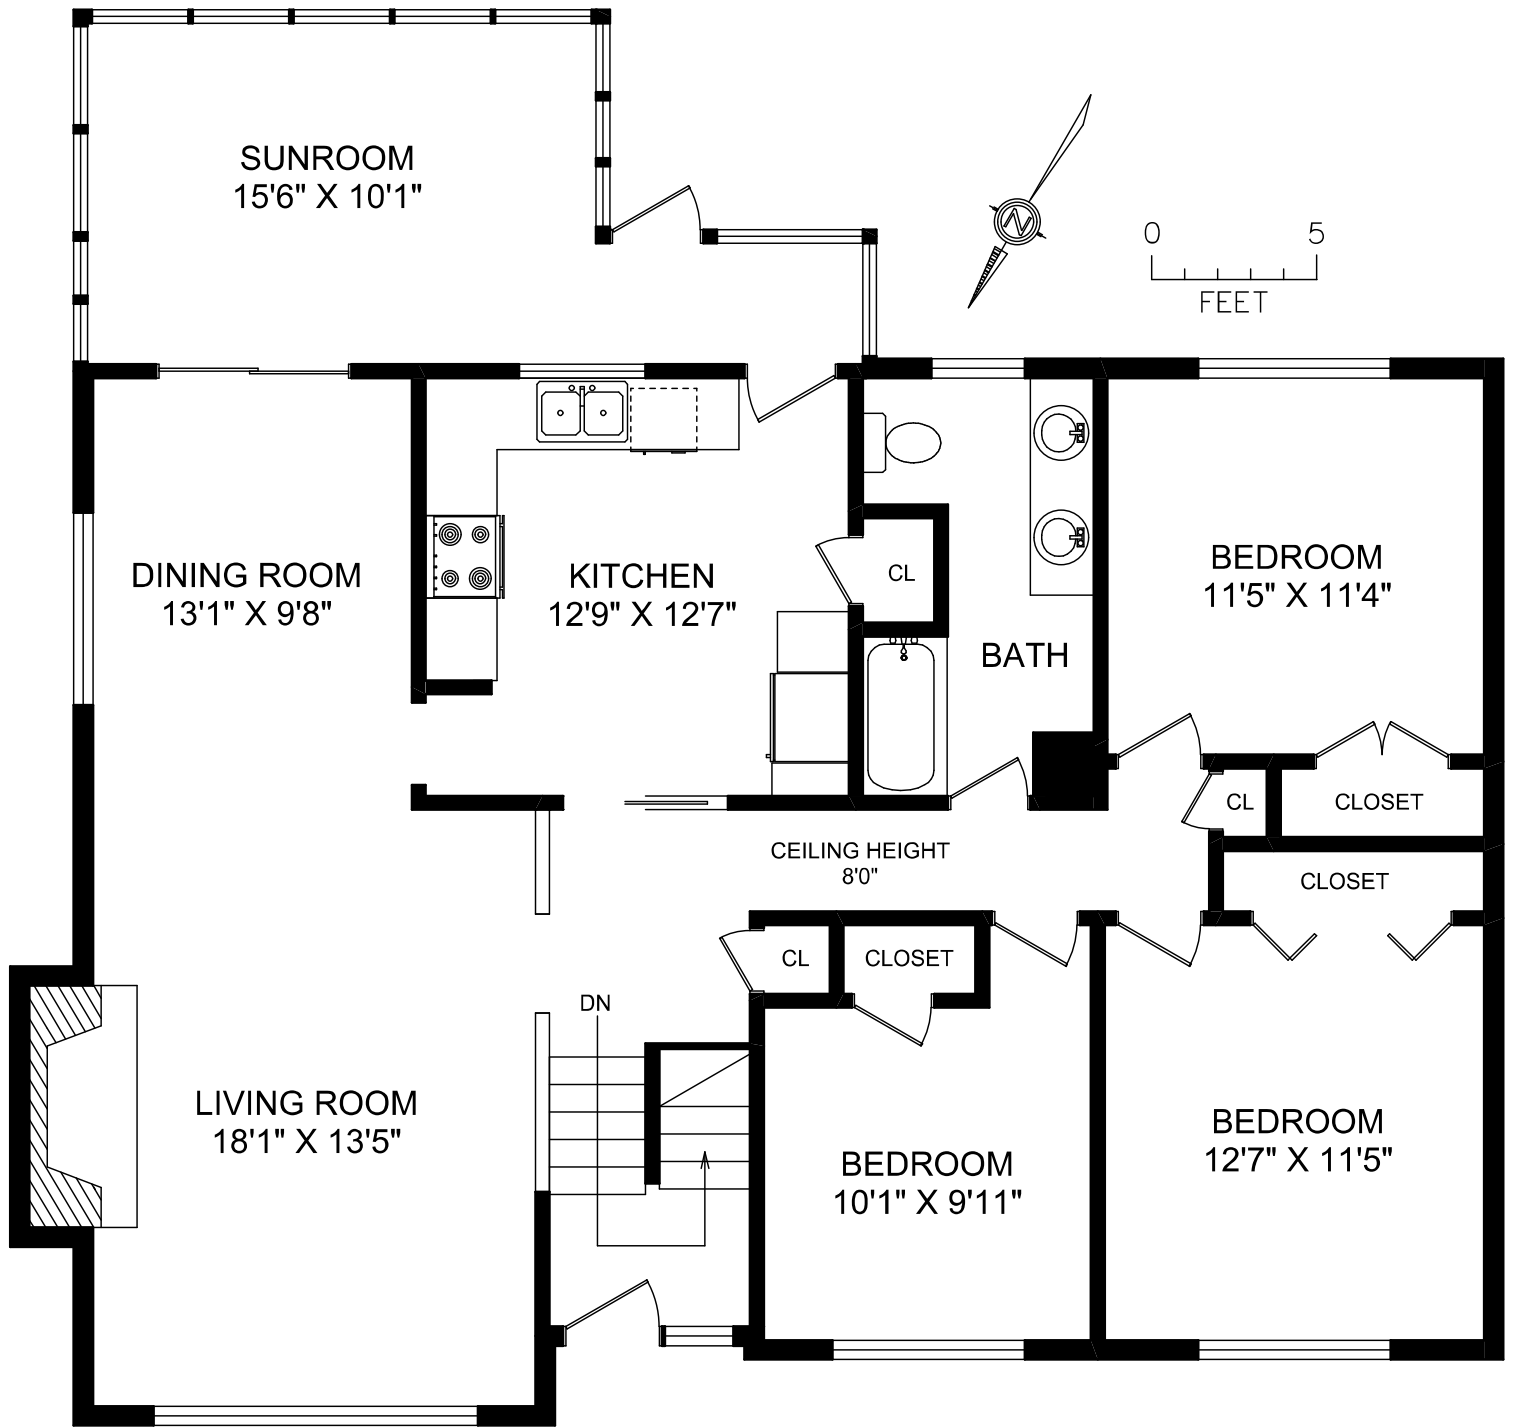

MAIN FLOOR

AREA		SQ FT	
FLOOR	FINISHED	UNFINISHED	TOTAL
MAIN	1545	0	1545
LOWER	1141	198	1339
TOTAL	2686	198	2884

751 ROCKHEIGHTS AVENUE

MEASURED FOR THE EXCLUSIVE USE OF
APRIL PRINZ
RE/MAX CAMOSUN

MEASURED APRIL 12TH, 2010 BY LOGAN SMITH

250.388.6998 orders@realfoto.ca www.realfoto.ca

All information furnished regarding this property is from sources deemed reliable but no warranty or representation is made to the accuracy thereof.

LOWER FLOOR

AREA		SQ FT	
FLOOR	FINISHED	UNFINISHED	TOTAL
MAIN	1545	0	1545
LOWER	1141	198	1339
TOTAL	2686	198	2884

751 ROCKHEIGHTS AVENUE

MEASURED FOR THE EXCLUSIVE USE OF
 APRIL PRINZ
 RE/MAX CAMOSUN

MEASURED APRIL 12TH, 2010 BY LOGAN SMITH