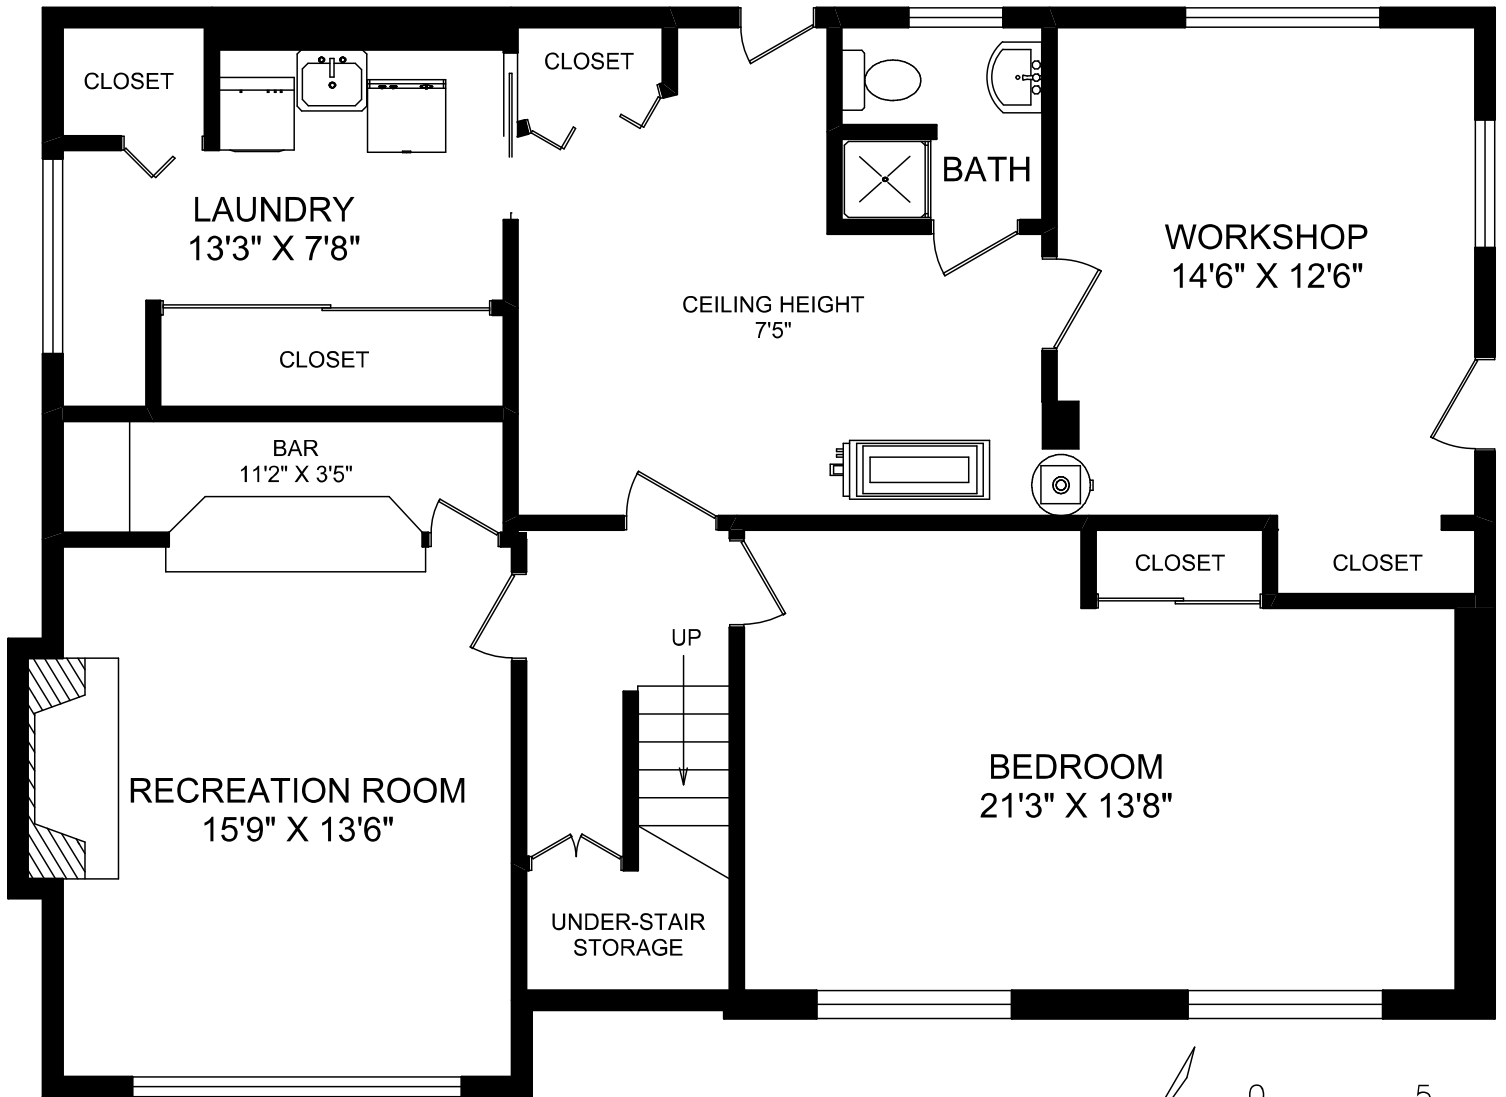

MAIN FLOOR

AREA		SQ FT	
FLOOR	FINISHED	UNFINISHED	TOTAL
MAIN	1545	0	1545
LOWER	1141	198	1339
TOTAL	2686	198	2884

751 ROCKHEIGHTS AVENUE

MEASURED FOR THE EXCLUSIVE USE OF
APRIL PRINZ
RE/MAX CAMOSUN

MEASURED APRIL 12TH, 2010 BY LOGAN SMITH

250.388.6998 orders@realfoto.ca www.realfoto.ca

All information furnished regarding this property is from sources deemed reliable but no warranty or representation is made to the accuracy thereof.

LOWER FLOOR

AREA		SQ FT	
FLOOR	FINISHED	UNFINISHED	TOTAL
MAIN	1545	0	1545
LOWER	1141	198	1339
TOTAL	2686	198	2884

751 ROCKHEIGHTS AVENUE

MEASURED FOR THE EXCLUSIVE USE OF
 APRIL PRINZ
 RE/MAX CAMOSUN

MEASURED APRIL 12TH, 2010 BY LOGAN SMITH