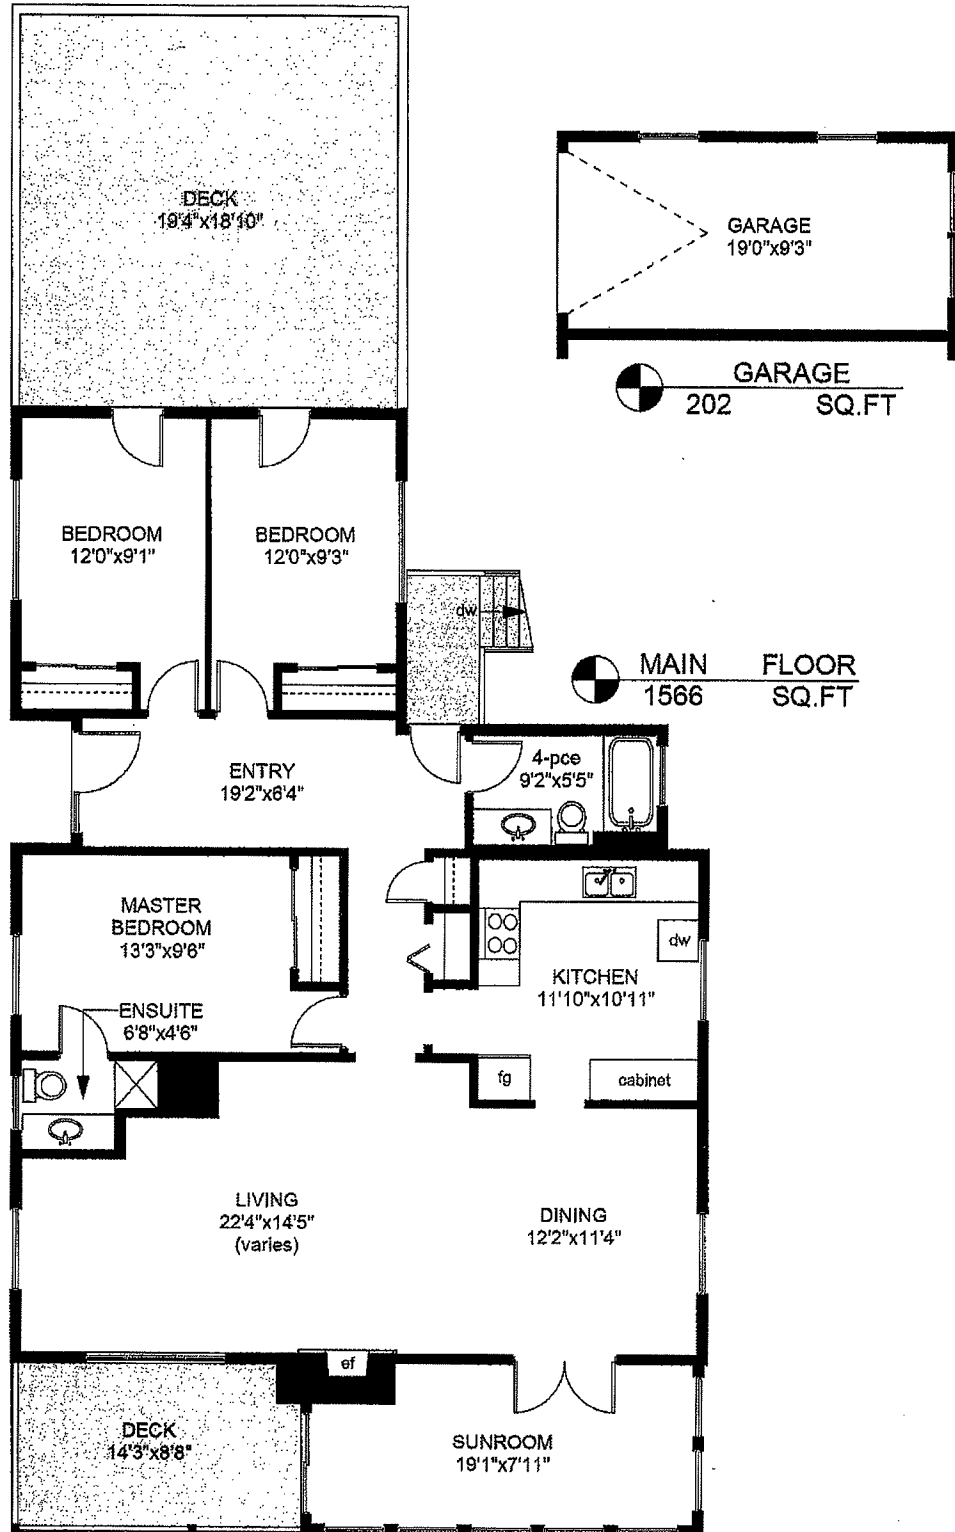

801 LANGHAM COURT

GARAGE
202 SQ.FT

MAIN FLOOR
1566 SQ.FT

	FINISHED SQ. FT.	UNFINISHED SQ. FT.	TOTAL SQ. FT.
MAIN	1566	0	1566
TOTAL	1566	0	1566
GARAGE	0	202	202
DECKS	0	486	486