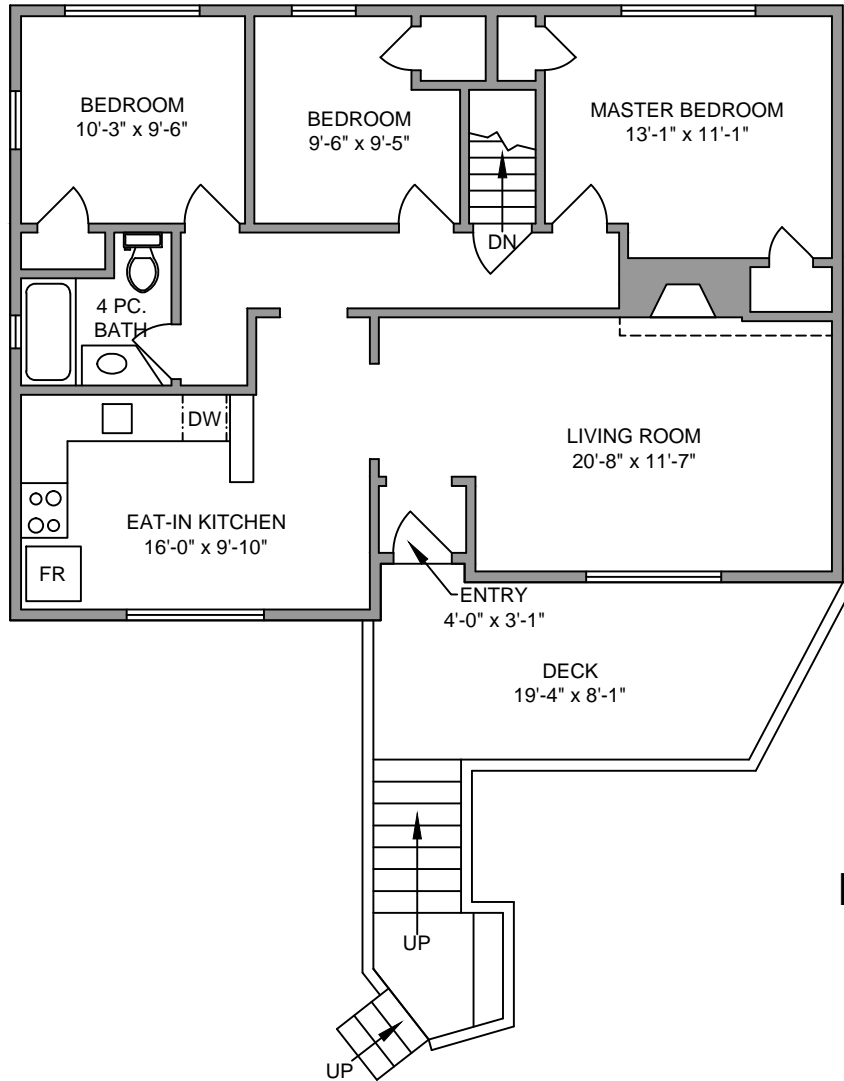

MAIN FLOOR
1029 FINISHED SQ. FT.

LOWER FLOOR
178 FINISHED SQ. FT.
6'-9" CEILING

NORTH

1225 PEARCE CRESCENT NOVEMBER 27, 2013 PREPARED FOR THE EXCLUSIVE USE OF APRIL PRINZ PLANS MAY NOT BE 100% ACCURATE, IF CRITICAL BUYER TO VERIFY.			
FLOOR	AREA (SQ. FT.)		
	FINISHED	UNFINISHED	DECK
MAIN	1029	0	160
LOWER	178	851	0
TOTAL	1207	851	160