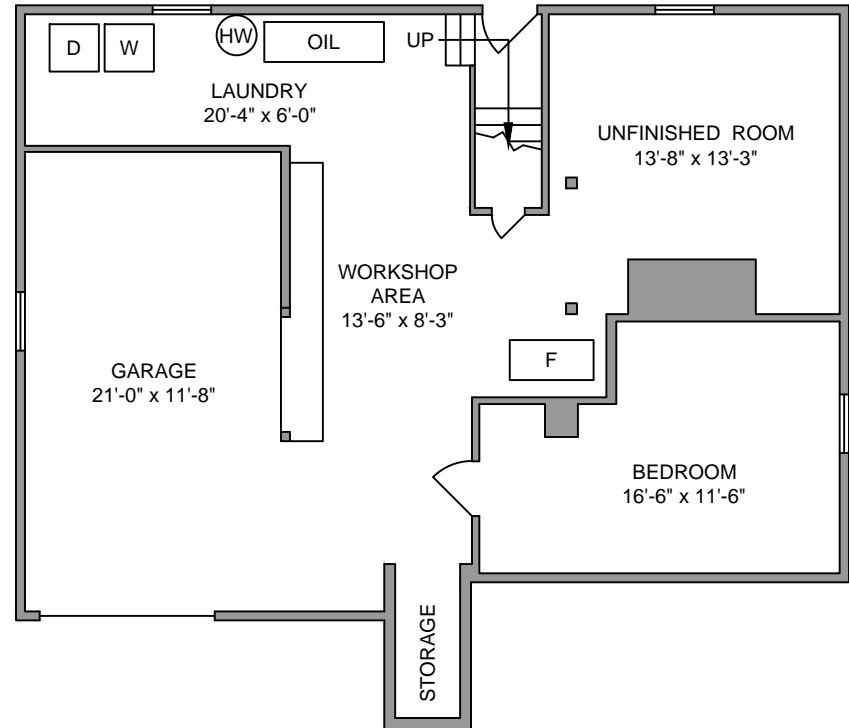

MAIN FLOOR
1029 FINISHED SQ. FT.

LOWER FLOOR
178 FINISHED SQ. FT.
6'-9" CEILING

NORTH

1225 PEARCE CRESCENT NOVEMBER 27, 2013 PREPARED FOR THE EXCLUSIVE USE OF APRIL PRINZ PLANS MAY NOT BE 100% ACCURATE, IF CRITICAL BUYER TO VERIFY.			
FLOOR	AREA (SQ. FT.)		
	FINISHED	UNFINISHED	DECK
MAIN	1029	0	160
LOWER	178	851	0
TOTAL	1207	851	160