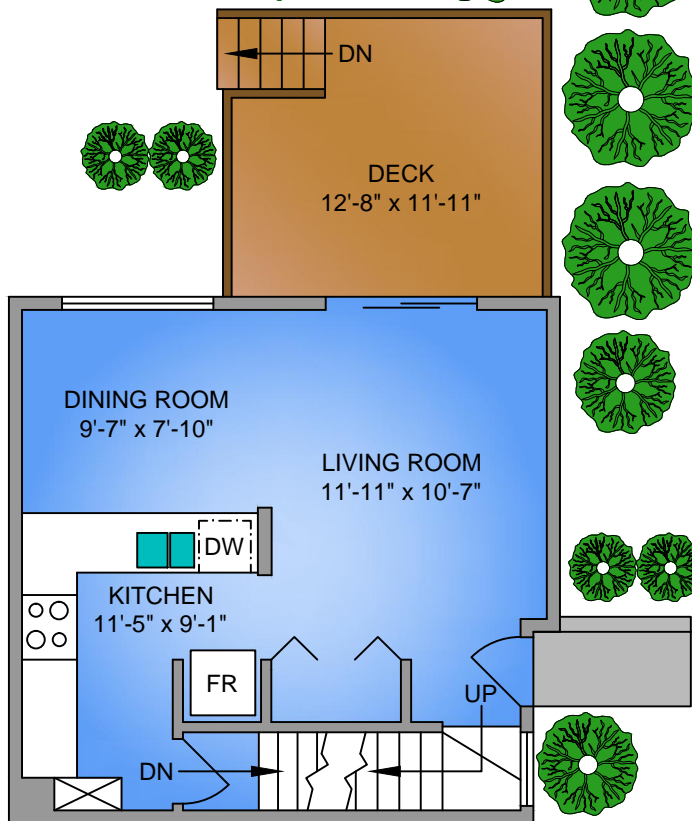

MAIN FLOOR
402 SQ. FT.

LOWER FLOOR
402 SQ. FT.
7'-5" CEILING

UPPER FLOOR
426 SQ. FT.

NORTH

SCALE

579 CROSSANDRA CRESCENT
JUNE 12, 2013

PREPARED FOR THE EXCLUSIVE USE OF APRIL PRINZ
PLANS MAY NOT BE 100% ACCURATE, IF CRITICAL BUYER TO VERIFY.

FLOOR	AREA (SQ. FT.)	
	FINISHED	DECK
LOWER	402	0
MAIN	402	128
UPPER	426	0
TOTAL	1230	128