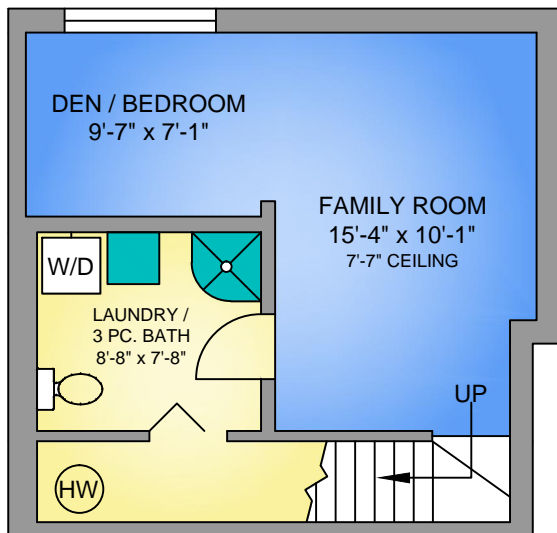

MAIN FLOOR
402 SQ. FT.

LOWER FLOOR
402 SQ. FT.
7'-5" CEILING

UPPER FLOOR
426 SQ. FT.

NORTH

SCALE

579 CROSSANDRA CRESCENT
JUNE 12, 2013

PREPARED FOR THE EXCLUSIVE USE OF APRIL PRINZ
PLANS MAY NOT BE 100% ACCURATE, IF CRITICAL BUYER TO VERIFY.

FLOOR	AREA (SQ. FT.)	
	FINISHED	DECK
LOWER	402	0
MAIN	402	128
UPPER	426	0
TOTAL	1230	128