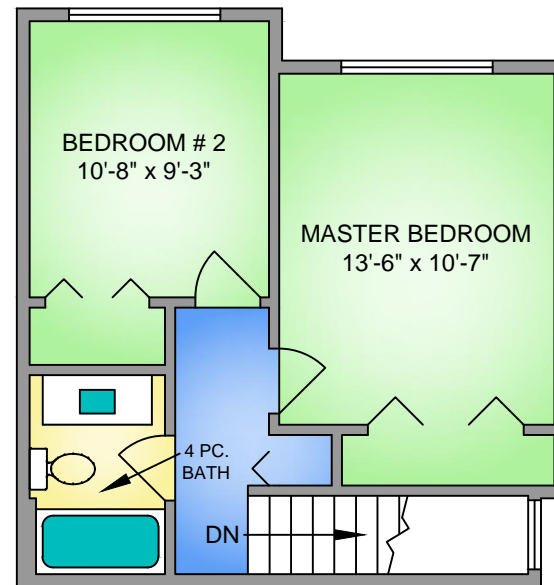

MAIN FLOOR
402 SQ. FT.

LOWER FLOOR
402 SQ. FT.
7'-5" CEILING

UPPER FLOOR
426 SQ. FT.

NORTH

SCALE

579 CROSSANDRA CRESCENT
JUNE 12, 2013

PREPARED FOR THE EXCLUSIVE USE OF APRIL PRINZ
PLANS MAY NOT BE 100% ACCURATE, IF CRITICAL BUYER TO VERIFY.

FLOOR	AREA (SQ. FT.)	
	FINISHED	DECK
LOWER	402	0
MAIN	402	128
UPPER	426	0
TOTAL	1230	128