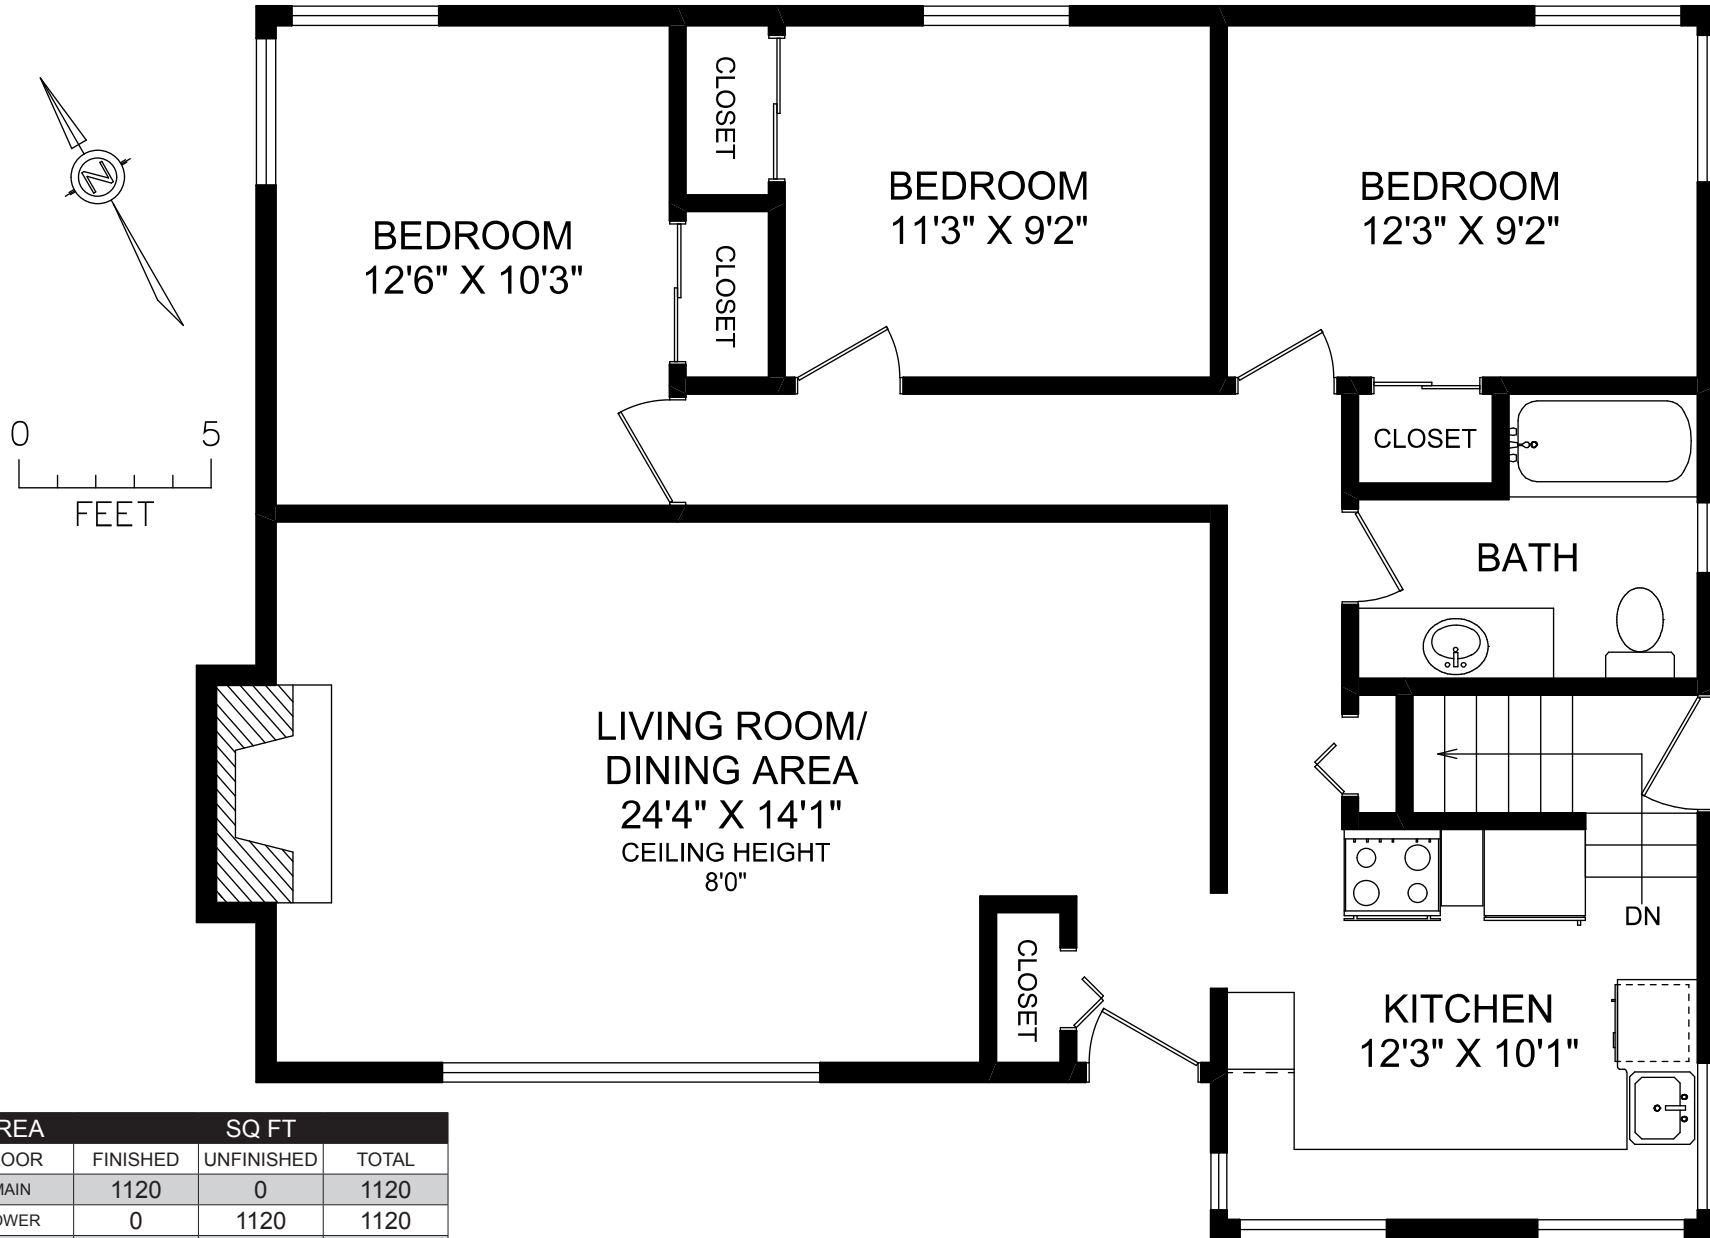

MAIN FLOOR

AREA		SQ FT	
FLOOR	FINISHED	UNFINISHED	TOTAL
MAIN	1120	0	1120
LOWER	0	1120	1120
TOTAL	1120	1120	2240

419 BIDWELL PLACE

MEASURED FOR THE EXCLUSIVE USE OF  
 APRIL PRINZ  
 RE/MAX CAMOSUN

MEASURED MAY 11TH, 2010 BY CARTER SMITH

250.388.6998 orders@realfoto.ca www.realfoto.ca

LOWER FLOOR

AREA		SQ FT	
FLOOR	FINISHED	UNFINISHED	TOTAL
MAIN	1120	0	1120
LOWER	0	1120	1120
TOTAL	1120	1120	2240

419 BIDWELL PLACE

MEASURED FOR THE EXCLUSIVE USE OF  
 APRIL PRINZ  
 RE/MAX CAMOSUN

MEASURED MAY 11TH, 2010 BY CARTER SMITH

250.388.6998 orders@realfoto.ca www.realfoto.ca

All information furnished regarding this property is from sources deemed reliable but no warranty or representation is made to the accuracy thereof.