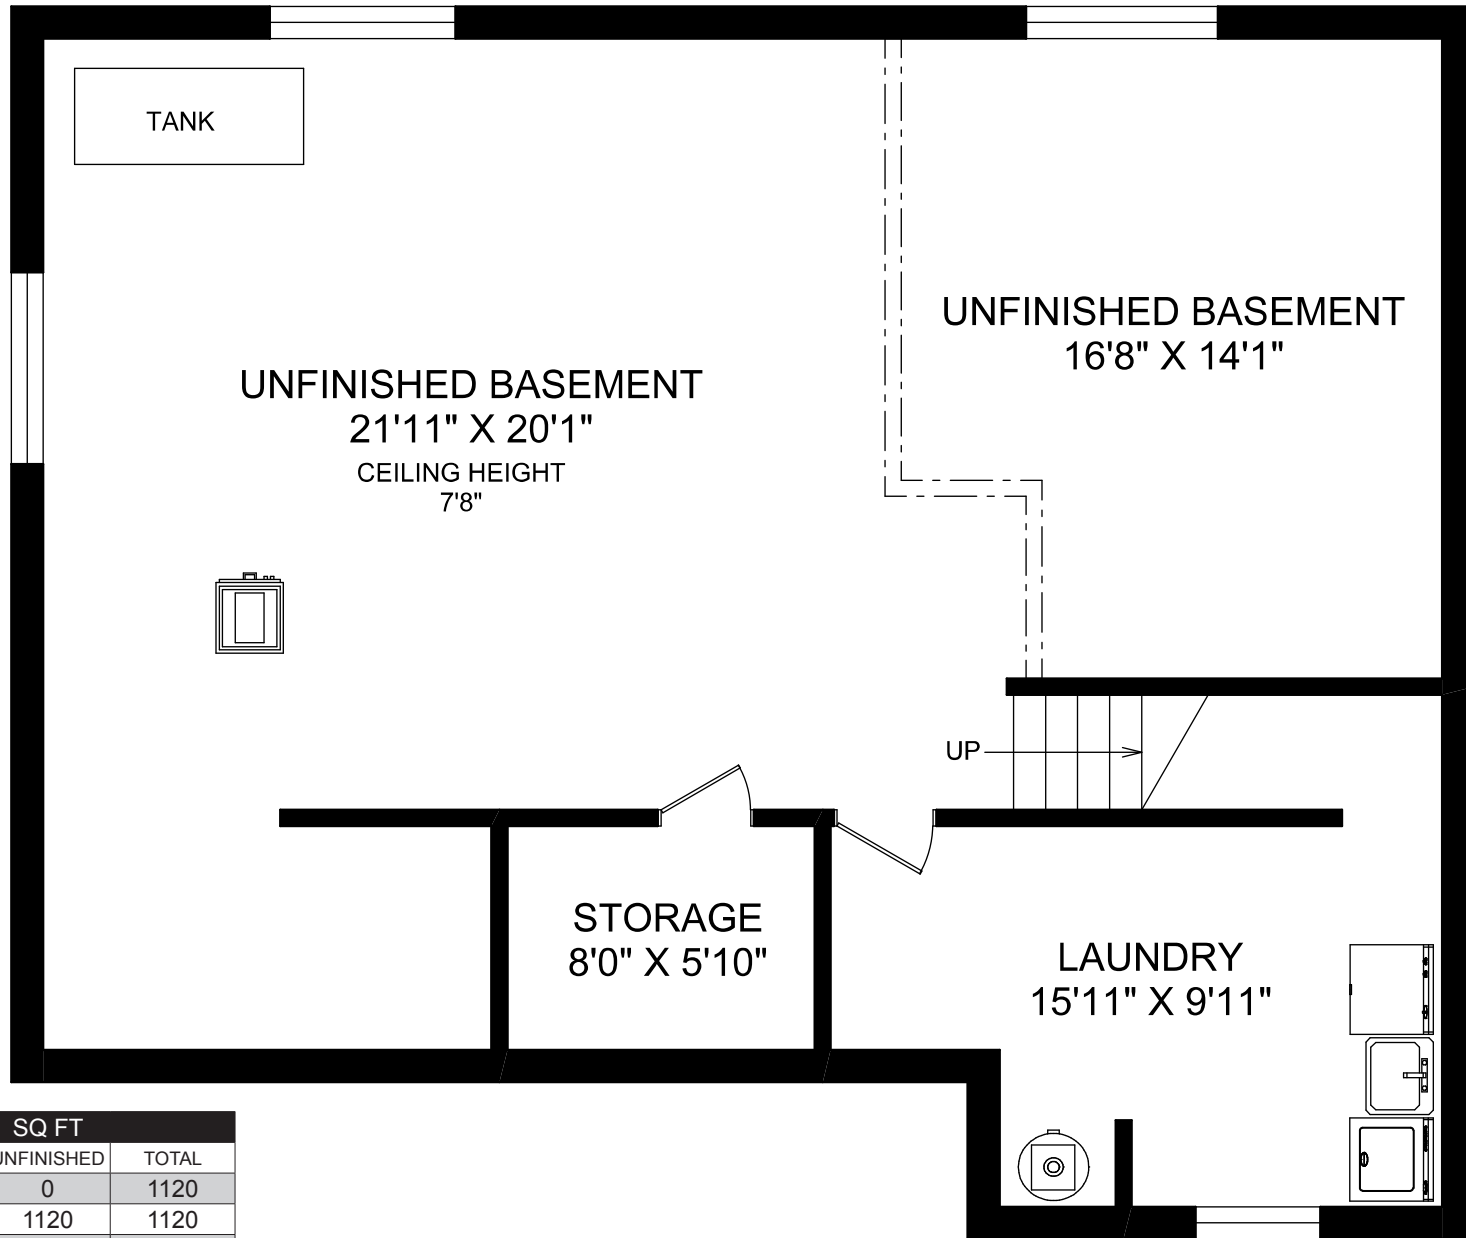

MAIN FLOOR

AREA		SQ FT	
FLOOR	FINISHED	UNFINISHED	TOTAL
MAIN	1120	0	1120
LOWER	0	1120	1120
TOTAL	1120	1120	2240

419 BIDWELL PLACE

MEASURED FOR THE EXCLUSIVE USE OF  
 APRIL PRINZ  
 RE/MAX CAMOSUN

MEASURED MAY 11TH, 2010 BY CARTER SMITH

250.388.6998 orders@realfoto.ca www.realfoto.ca

LOWER FLOOR

AREA		SQ FT	
FLOOR	FINISHED	UNFINISHED	TOTAL
MAIN	1120	0	1120
LOWER	0	1120	1120
TOTAL	1120	1120	2240

419 BIDWELL PLACE

MEASURED FOR THE EXCLUSIVE USE OF  
 APRIL PRINZ  
 RE/MAX CAMOSUN